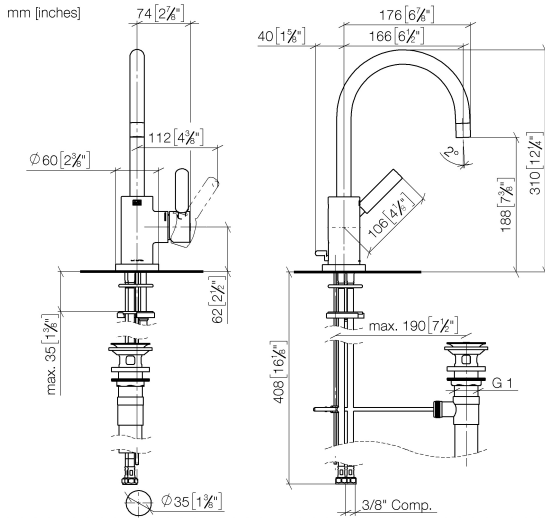

TARA Single-lever lavatory mixer with drain - Champagne (22kt Gold)

33 513 882 Product version from 4/1/2024

- 6-1/2" Projection
- Swiveling spout 360°
- Round aerated stream
- Total height 12-1/4"
- Height to aerator/spout outlet 7-3/8"
- 1-3/8" hole diameter
- 2x 3/8" flexible supply lines
- Water flow rate limited to max. 1.2 gpm
- lead-free
- This product can help a building meet the requirements of Green Building Rating Systems, e.g. LEED®, BREEAM®, DGNB

TARA Single-lever lavatory mixer with drain - Champagne (22kt Gold)

33 513 882 Product version from 4/1/2024

Flow rate chart

Codes & Standards

ASME A112.18.1	California Energy Commission (CEC)	cUPC	EPA WaterSense
NSF372	NSF61	Water Sense	WaterSense

TARA Single-lever lavatory mixer with drain - Champagne (22kt Gold)

33 513 882 Product version from 4/1/2024

Certificates

IAPMO_8834

IAPMO_N-4976

IAPMO_6397

IAPMO_4976 (

TARA Single-lever lavatory mixer with drain - Champagne (22kt Gold)

33 513 882 Product version from 4/1/2024

Parts for other finishes can be found here: [Chrome](#)

Spare parts list

Number	Item Number	Designation	Number of units	Lead time
1	90 28 22 372 01-47	spout	1	30
2	09 30 30 054 90	screw	1	2
3	04 20 16 031 80-47	pull-rod	1	60
4	90 15 05 065 00 90	cartridge	1	2
5	09 24 04 107-47	nut	1	60
6	90 20 88 040 00-47	handle	1	30
7	09 31 11 010 90	pin	1	2
8	90 24 04 048 00-47	nipple	1	30
9	11 170 880-47	handle	1	-
Spare part can no longer be ordered, please order the replacement item				
10	09 14 10 034 90	seal	1	2
11	09 28 10 055-47	rosette	1	60
12	04 30 04 106 00 90	hose	2	2
13	09 31 11 011 90	pin	1	2
14	04 30 11 038 00 90	fixing set	1	2
15	90 11 01 023 00-47	pop-up waste	1	30