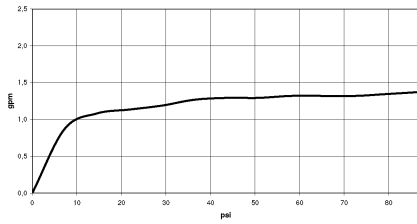

TARA Single-lever lavatory mixer with drain - Champagne (22kt Gold)

33 513 882 Product version from 4/1/2024

- 6-1/2" Projection
- Swiveling spout 360°
- Round aerated stream
- Total height 12-1/4"
- Height to aerator/spout outlet 7-3/8"
- 1-3/8" hole diameter
- 2x 3/8" flexible supply lines
- Water flow rate limited to max. 1.2 gpm
- lead-free
- This product can help a building meet the requirements of Green Building Rating Systems, e.g. LEED®, BREEAM®, DGNB

Suitable only for basins with overflow.
(ADA)

	Champagne (22kt Gold)	33 513 882-47 0010
	Chrome	33 513 882-00 0010
	Brushed Platinum	33 513 882-06 0010
	Platinum	33 513 882-08 0010
	Dark Chrome	33 513 882-19 0010
	Brushed Durabronze (23kt Gold)	33 513 882-28 0010
	Matte Black	33 513 882-33 0010
	Brushed Bronze	33 513 882-42 0010
	Brushed Champagne (22kt Gold)	33 513 882-46 0010
	Brushed Chrome	33 513 882-93 0010
	Brushed Dark Platinum	33 513 882-99 0010

TARA Single-lever lavatory mixer with drain - Champagne (22kt Gold)

33 513 882 Product version from 4/1/2024

Flow rate chart

Codes & Standards

ASME A112.18.1	California Energy Commission (CEC)	cUPC	EPA WaterSense
NSF372	NSF61	Water Sense	WaterSense