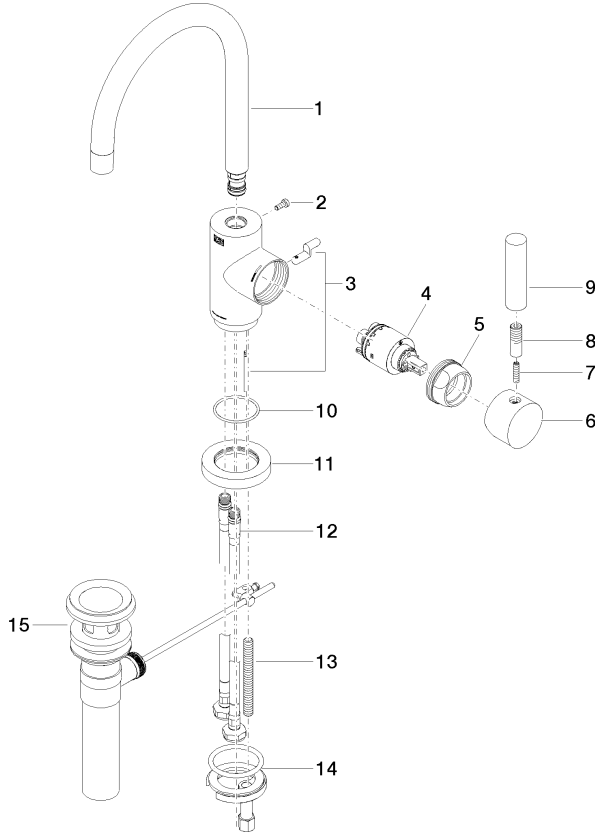

TARA Single-lever lavatory mixer with drain - Champagne (22kt Gold)

33 513 882 Product version from 4/1/2024

- 6-1/2" Projection
- Swiveling spout 360°
- Round aerated stream
- Total height 12-1/4"
- Height to aerator/spout outlet 7-3/8"
- 1-3/8" hole diameter
- 2x 3/8" flexible supply lines
- Water flow rate limited to max. 1.2 gpm
- lead-free
- This product can help a building meet the requirements of Green Building Rating Systems, e.g. LEED®, BREEAM®, DGNB

TARA Single-lever lavatory mixer with drain - Champagne (22kt Gold)

33 513 882 Product version from 4/1/2024

Flow rate chart

Codes & Standards

ASME A112.18.1	California Energy Commission (CEC)	cUPC	EPA WaterSense
NSF372	NSF61	Water Sense	WaterSense

TARA Single-lever lavatory mixer with drain - Champagne (22kt Gold)

33 513 882 Product version from 4/1/2024

Certificates

IAPMO_8834

IAPMO_N-4976

IAPMO_6397

IAPMO_4976 (

TARA Single-lever lavatory mixer with drain - Champagne (22kt Gold)

33 513 882 Product version from 4/1/2024

Parts for other finishes can be found here: [Chrome](#)

Spare parts list

Number	Item Number	Designation	Number of units	Lead time
1	90 28 22 372 01-47	spout	1	30
2	09 30 30 054 90	screw	1	2
3	04 20 16 031 80-47	pull-rod	1	60
4	90 15 05 065 00 90	cartridge	1	2
5	09 24 04 107-47	nut	1	60
6	90 20 88 040 00-47	handle	1	30
7	09 31 11 010 90	pin	1	2
8	90 24 04 048 00-47	nipple	1	30
9	11 170 880-47	handle	1	-
Spare part can no longer be ordered, please order the replacement item				
10	09 14 10 034 90	seal	1	2
11	09 28 10 055-47	rosette	1	60
12	04 30 04 106 00 90	hose	2	2
13	09 31 11 011 90	pin	1	2
14	04 30 11 038 00 90	fixing set	1	2
15	90 11 01 023 00-47	pop-up waste	1	30