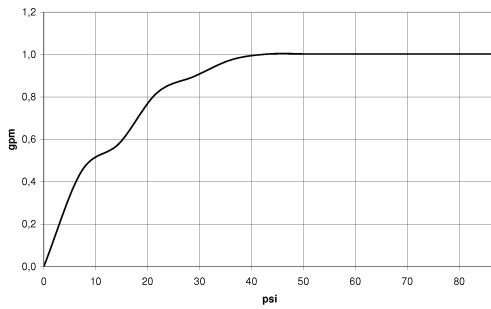

CL.1 Single-lever lavatory mixer without drain - Champagne (22kt Gold)

33 521 705 Product version from 5/10/2021

- 6-3/4" Projection
- Rigid spout
- Rectangular aerator with 40 individual streams
- Total height 8-7/8"
- 2-1/4" x 2" base dimension
- Height to aerator/spout outlet 8-3/8"
- 1-3/8" hole diameter
- 2 x pressure hose with 3/8" compression fitting
- Water flow rate limited to max. 1.1 gpm
- lead-free
- This product can help a building meet the requirements of Green Building Rating Systems, e.g. LEED®, BREEAM®, DGNB

CL.1 Single-lever lavatory mixer without drain - Champagne (22kt Gold)

33 521 705 Product version from 5/10/2021

mm [inches]

Flow rate chart

Codes & Standards

ADA	ASME A112.18.1/CSA B125.1	California Energy Commission (CEC)	EPA WaterSense
NSF/ANSI 372	NSF/ANSI/CAN 61	NSF372	NSF61
Water Sense	WaterSense		