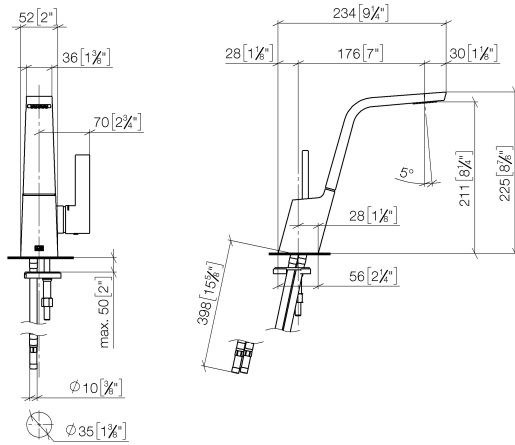

CL.1 Single-lever lavatory mixer without drain - Champagne (22kt Gold)

33 521 705 Product version from 5/10/2021

- 6-3/4" Projection
- Rigid spout
- Rectangular aerator with 40 individual streams
- Total height 8-7/8"
- 2-1/4" x 2" base dimension
- Height to aerator/spout outlet 8-3/8"
- 1-3/8" hole diameter
- 2 x pressure hose with 3/8" compression fitting
- Water flow rate limited to max. 1.1 gpm
- lead-free
- This product can help a building meet the requirements of Green Building Rating Systems, e.g. LEED®, BREEAM®, DGNB

CL.1 Single-lever lavatory mixer without drain - Champagne (22kt Gold)

33 521 705 Product version from 5/10/2021

mm [inches]

Flow rate chart

Codes & Standards

ADA	ASME A112.18.1/CSA B125.1	California Energy Commission (CEC)	EPA WaterSense
NSF/ANSI 372	NSF/ANSI/CAN 61	NSF372	NSF61
Water Sense	WaterSense		

CL.1 Single-lever lavatory mixer without drain - Champagne (22kt Gold)

33 521 705 Product version from 5/10/2021

Certificates

IAPMO_N-4976

IAPMO_6397

IAPMO_8834

CL.1 Single-lever lavatory mixer without drain - Champagne (22kt Gold)

33 521 705 Product version from 5/10/2021

Parts for other finishes can be found here: [Chrome](#)

Spare parts list

Number	Item Number	Designation	Number of units	Lead time
1	90 11 70 001 00-47	spout	1	30
2	90 15 05 042 00 90	cartridge	1	2
3	09 31 11 152 90	pin	1	2
4	09 14 10 137 90	seal	1	2
5	09 24 04 294 90	sleeve	1	2
6	90 14 10 063 00 90	seal	1	2
7	09 28 30 029-47	cover	1	60
8	09 20 67 010-47	handle	1	60
9	90 31 11 030 00 90	pin	1	2
10	90 31 20 109 00 90	plug	1	2
11	04 30 04 102 00 90	Flexible supply line 3/8" -	2	2
12	09 23 01 034 90	flow reducer	1	2
13	04 31 20 039 11 90	plug	1	2
14	09 31 11 012 90	pin	1	2
15	04 30 11 038 75 90	fixing set	1	2