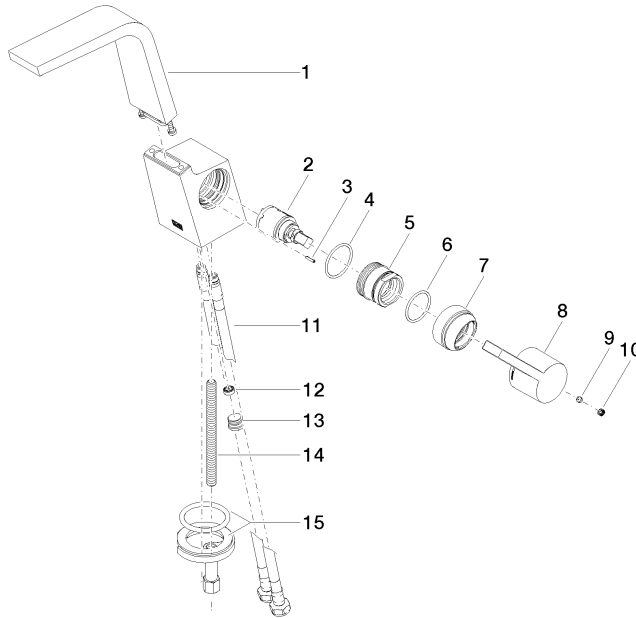

CL.1 Single-lever lavatory mixer without drain - Champagne (22kt Gold)

33 521 705 Product version from 5/10/2021

- 6-3/4" Projection
- Rigid spout
- Rectangular aerator with 40 individual streams
- Total height 8-7/8"
- 2-1/4" x 2" base dimension
- Height to aerator/spout outlet 8-3/8"
- 1-3/8" hole diameter
- 2 x pressure hose with 3/8" compression fitting
- Water flow rate limited to max. 1.1 gpm
- lead-free
- This product can help a building meet the requirements of Green Building Rating Systems, e.g. LEED®, BREEAM®, DGNB

CL.1 Single-lever lavatory mixer without drain - Champagne (22kt Gold)

33 521 705 Product version from 5/10/2021

mm [inches]

Flow rate chart

Codes & Standards

ADA	ASME A112.18.1/CSA B125.1	California Energy Commission (CEC)	EPA WaterSense
NSF/ANSI 372	NSF/ANSI/CAN 61	NSF372	NSF61
Water Sense	WaterSense		

CL.1 Single-lever lavatory mixer without drain - Champagne (22kt Gold)

33 521 705 Product version from 5/10/2021

Certificates

IAPMO_N-4976

IAPMO_6397

IAPMO_8834

CL.1 Single-lever lavatory mixer without drain - Champagne (22kt Gold)

33 521 705 Product version from 5/10/2021

Parts for other finishes can be found here: [Chrome](#)

Spare parts list

Number	Item Number	Designation	Number of units	Lead time
1	90 11 70 001 00-47	spout	1	30
2	90 15 05 042 00 90	cartridge	1	2
3	09 31 11 152 90	pin	1	2
4	09 14 10 137 90	seal	1	2
5	09 24 04 294 90	sleeve	1	2
6	90 14 10 063 00 90	seal	1	2
7	09 28 30 029-47	cover	1	60
8	09 20 67 010-47	handle	1	60
9	90 31 11 030 00 90	pin	1	2
10	90 31 20 109 00 90	plug	1	2
11	04 30 04 102 00 90	Flexible supply line 3/8" -	2	2
12	09 23 01 034 90	flow reducer	1	2
13	04 31 20 039 11 90	plug	1	2
14	09 31 11 012 90	pin	1	2
15	04 30 11 038 75 90	fixing set	1	2