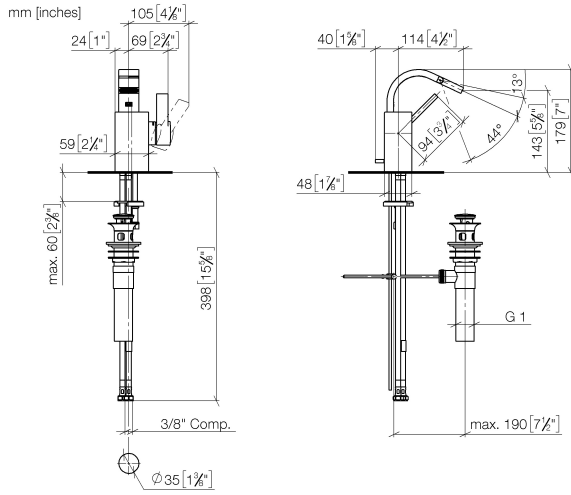

Single-lever bidet mixer with drain - Brushed Platinum

33 600 782

- 4-3/8" Projection
- US drain with overflow
- Ball-joint pivotable through 44°
- Rectangular aerated stream
- Total height 7-1/8"
- Height to aerator/spout outlet 5-1/2"
- 1-3/8" hole diameter
- 2 x pressure hose with 3/8" compression fitting
- Water flow rate limited to max. 1.6 gpm

(ADA)

	Brushed Platinum	33 600 782-06 0010
	Chrome	33 600 782-00 0010
	Dark Chrome	33 600 782-19 0010
	Brushed Durabronze (23kt Gold)	33 600 782-28 0010
	Brushed Dark Platinum	33 600 782-99 0010

Single-lever bidet mixer with drain - Brushed Platinum

33 600 782

Single-lever bidet mixer with drain - Brushed Platinum

33 600 782

Parts for other
finishes can be found
here: [Chrome](#)

Single-lever bidet mixer with drain - Brushed Platinum

33 600 782

Spare parts list

Number	Item Number	Designation	Number of units	Lead time
1	90 28 22 265 00-06	spout	1	10
2	09 20 78 032-06	handle	1	10
3	90 15 05 042 00 90	cartridge	1	2
4	09 24 04 288 90	nut	1	2
5	09 14 10 137 90	seal	1	2
6	90 14 10 063 00 90	seal	1	2
7	09 31 11 152 90	pin	1	2
8	09 28 30 028-06	cover	1	10
9	09 20 78 057-06	handle	1	10
10	90 31 11 063 00 90	pin	1	2
11	90 31 20 109 00 90	plug	1	2
12	09 14 10 042 90	seal	1	2
13	09 24 04 289-06	nipple	1	10
14	09 14 10 166 90	seal	1	2
15	09 24 04 290 90	nipple	1	2
16	09 31 09 080-06	pull-rod	1	10
17	04 30 04 106 00 90	hose	2	2
18	09 14 10 132 90	seal	1	2
19	09 31 20 027 10-00	plug	1	10
20	04 30 11 038 75 90	fixing set	1	2
21	09 31 11 012 90	pin	1	2
22	90 11 01 023 00-06	pop-up waste	1	10