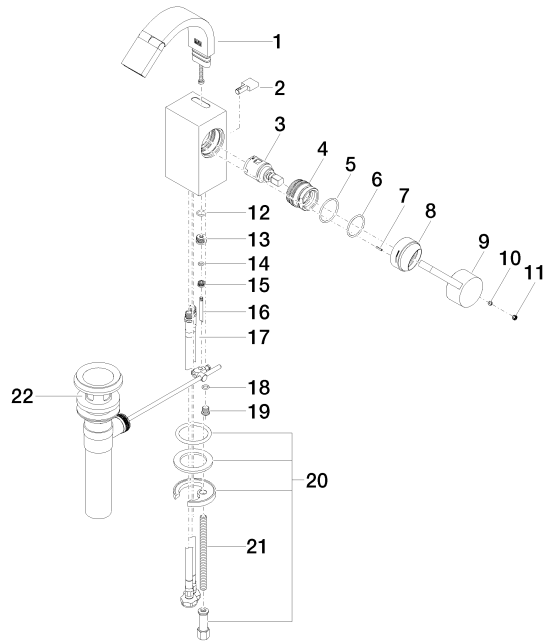

Single-lever bidet mixer with drain - Brushed Platinum

33 600 782

- 4-3/8" Projection
- US drain with overflow
- Ball-joint pivotable through 44°
- Rectangular aerated stream
- Total height 7-1/8"
- Height to aerator/spout outlet 5-1/2"
- 1-3/8" hole diameter
- 2 x pressure hose with 3/8" compression fitting
- Water flow rate limited to max. 1.6 gpm

(ADA)

	Brushed Platinum	33 600 782-06 0010
	Chrome	33 600 782-00 0010
	Dark Chrome	33 600 782-19 0010
	Brushed Durabronze (23kt Gold)	33 600 782-28 0010
	Brushed Dark Platinum	33 600 782-99 0010

Single-lever bidet mixer with drain - Brushed Platinum

33 600 782

Single-lever bidet mixer with drain - Brushed Platinum

33 600 782

Parts for other
finishes can be found
here: [Chrome](#)

Single-lever bidet mixer with drain - Brushed Platinum

33 600 782

Spare parts list

Number	Item Number	Designation	Number of units	Lead time
1	90 28 22 265 00-06	spout	1	10
2	09 20 78 032-06	handle	1	10
3	90 15 05 042 00 90	cartridge	1	2
4	09 24 04 288 90	nut	1	2
5	09 14 10 137 90	seal	1	2
6	90 14 10 063 00 90	seal	1	2
7	09 31 11 152 90	pin	1	2
8	09 28 30 028-06	cover	1	10
9	09 20 78 057-06	handle	1	10
10	90 31 11 063 00 90	pin	1	2
11	90 31 20 109 00 90	plug	1	2
12	09 14 10 042 90	seal	1	2
13	09 24 04 289-06	nipple	1	10
14	09 14 10 166 90	seal	1	2
15	09 24 04 290 90	nipple	1	2
16	09 31 09 080-06	pull-rod	1	10
17	04 30 04 106 00 90	hose	2	2
18	09 14 10 132 90	seal	1	2
19	09 31 20 027 10-00	plug	1	10
20	04 30 11 038 75 90	fixing set	1	2
21	09 31 11 012 90	pin	1	2
22	90 11 01 023 00-06	pop-up waste	1	10