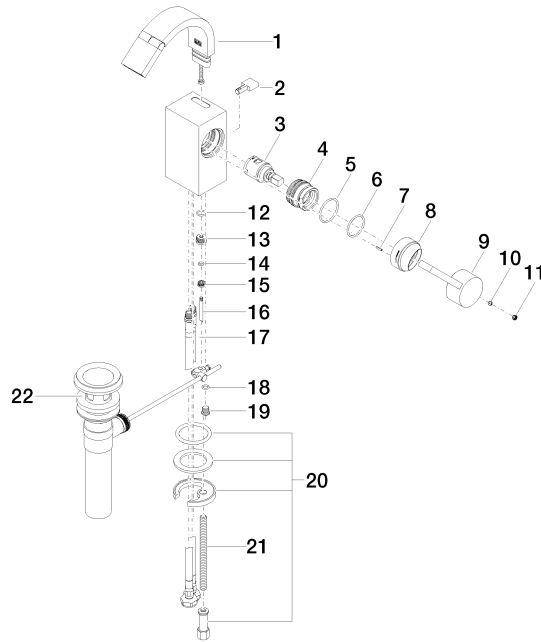

Single-lever bidet mixer with drain - Brushed Dark Platinum

33 600 782

- 4-3/8" Projection
- US drain with overflow
- Ball-joint pivotable through 44°
- Rectangular aerated stream
- Total height 7-1/8"
- Height to aerator/spout outlet 5-1/2"
- 1-3/8" hole diameter
- 2 x pressure hose with 3/8" compression fitting
- Water flow rate limited to max. 1.6 gpm

(ADA)

	Brushed Dark Platinum	33 600 782-99 0010
	Chrome	33 600 782-00 0010
	Brushed Platinum	33 600 782-06 0010
	Dark Chrome	33 600 782-19 0010
	Brushed Durabronze (23kt Gold)	33 600 782-28 0010

Single-lever bidet mixer with drain - Brushed Dark Platinum

33 600 782

Single-lever bidet mixer with drain - Brushed Dark Platinum

33 600 782

Parts for other
finishes can be found
here: [Chrome](#)

Single-lever bidet mixer with drain - Brushed Dark Platinum

33 600 782

Spare parts list

Number	Item Number	Designation	Number of units	Lead time
1	90 28 22 265 00-99	spout	1	20
2	09 20 78 032-99	handle	1	20
3	90 15 05 042 00 90	cartridge	1	2
4	09 24 04 288 90	nut	1	2
5	09 14 10 137 90	seal	1	2
6	90 14 10 063 00 90	seal	1	2
7	09 31 11 152 90	pin	1	2
8	09 28 30 028-99	cover	1	20
9	09 20 78 057-99	handle	1	20
10	90 31 11 063 00 90	pin	1	2
11	90 31 20 109 00 90	plug	1	2
12	09 14 10 042 90	seal	1	2
13	09 24 04 289-99	nipple	1	20
14	09 14 10 166 90	seal	1	2
15	09 24 04 290 90	nipple	1	2
16	09 31 09 080-99	pull-rod	1	20
17	04 30 04 106 00 90	hose	2	2
18	09 14 10 132 90	seal	1	2
19	09 31 20 027 10-00	plug	1	10
20	04 30 11 038 75 90	fixing set	1	2
21	09 31 11 012 90	pin	1	2
22	90 11 01 023 00-99	pop-up waste	1	20