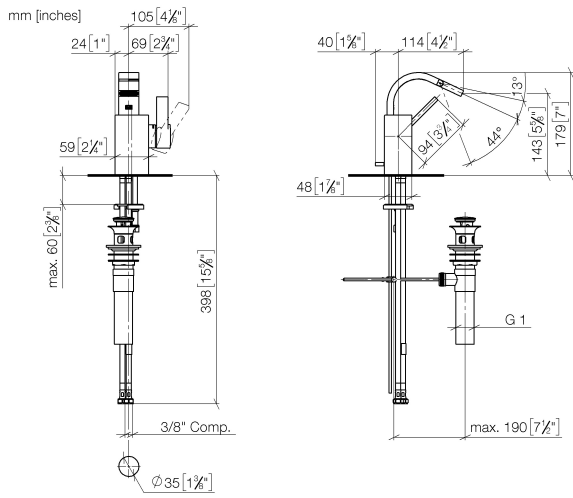

Single-lever bidet mixer with drain - Brushed Dark Platinum

33 600 782

- 4-3/8" Projection
- US drain with overflow
- Ball-joint pivotable through 44°
- Rectangular aerated stream
- Total height 7-1/8"
- Height to aerator/spout outlet 5-1/2"
- 1-3/8" hole diameter
- 2 x pressure hose with 3/8" compression fitting
- Water flow rate limited to max. 1.6 gpm

(ADA)

	Brushed Dark Platinum	33 600 782-99 0010
	Chrome	33 600 782-00 0010
	Brushed Platinum	33 600 782-06 0010
	Dark Chrome	33 600 782-19 0010
	Brushed Durabronze (23kt Gold)	33 600 782-28 0010

Single-lever bidet mixer with drain - Brushed Dark Platinum

33 600 782

Single-lever bidet mixer with drain - Brushed Dark Platinum

33 600 782

Parts for other
finishes can be found
here: [Chrome](#)

Single-lever bidet mixer with drain - Brushed Dark Platinum

33 600 782

Spare parts list

Number	Item Number	Designation	Number of units	Lead time
1	90 28 22 265 00-99	spout	1	20
2	09 20 78 032-99	handle	1	20
3	90 15 05 042 00 90	cartridge	1	2
4	09 24 04 288 90	nut	1	2
5	09 14 10 137 90	seal	1	2
6	90 14 10 063 00 90	seal	1	2
7	09 31 11 152 90	pin	1	2
8	09 28 30 028-99	cover	1	20
9	09 20 78 057-99	handle	1	20
10	90 31 11 063 00 90	pin	1	2
11	90 31 20 109 00 90	plug	1	2
12	09 14 10 042 90	seal	1	2
13	09 24 04 289-99	nipple	1	20
14	09 14 10 166 90	seal	1	2
15	09 24 04 290 90	nipple	1	2
16	09 31 09 080-99	pull-rod	1	20
17	04 30 04 106 00 90	hose	2	2
18	09 14 10 132 90	seal	1	2
19	09 31 20 027 10-00	plug	1	10
20	04 30 11 038 75 90	fixing set	1	2
21	09 31 11 012 90	pin	1	2
22	90 11 01 023 00-99	pop-up waste	1	20