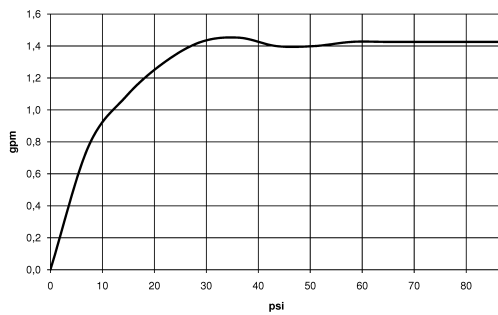

MEM Single-lever mixer - Chrome

33 800 682 Product version from 3/1/2023

- 7-7/8" Projection
- Swiveling spout 360°
- Optional restricted swivel available with swivel limiter set 12 820 970 90
- Aerated stream
- Total height 13-3/8"
- Height to aerator/spout outlet 8-5/8"
- 1-3/8" hole diameter
- 2 x pressure hose with 3/8" compression fitting
- Water flow rate limited to max. 1.5 gpm
- lead-free
- This product can help a building meet the requirements of Green Building Rating Systems, e.g. LEED®, BREEAM®, DGNB

82 424 970-00

MEM Single-lever mixer - Chrome

33 800 682 Product version from 3/1/2023

Flow rate chart

Codes & Standards

California Energy
Commission
(CEC)

NSF372

MEM Single-lever mixer - Chrome