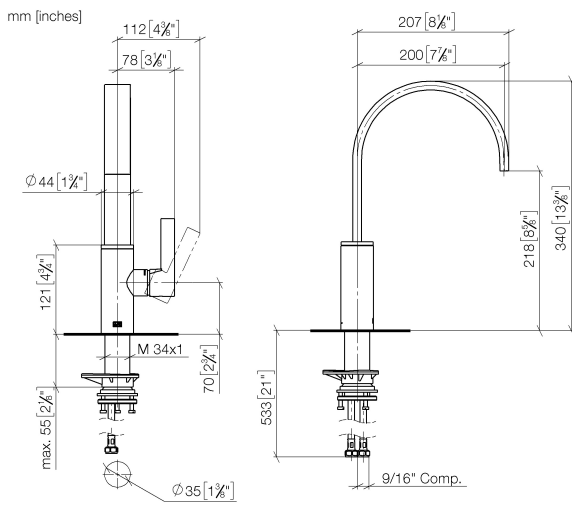

MEM Single-lever mixer - Chrome

33 800 682 Product version from 3/1/2023

- 7-7/8" Projection
- Swiveling spout 360°
- Optional restricted swivel available with swivel limiter set 12 820 970 90
- Aerated stream
- Total height 13-3/8"
- Height to aerator/spout outlet 8-5/8"
- 1-3/8" hole diameter
- 2 x pressure hose with 3/8" compression fitting
- Water flow rate limited to max. 1.5 gpm
- lead-free
- This product can help a building meet the requirements of Green Building Rating Systems, e.g. LEED®, BREEAM®, DGNB

Recommended article

Swivel limiter set -

12 820 970 90

Recommended article

AIR SWITCH operating button, trim parts only - Chrome

10 713 970-00

Recommended article

Soap dispenser without flange - Chrome

82 424 970-00

MEM Single-lever mixer - Chrome

33 800 682 Product version from 3/1/2023

Flow rate chart

Codes & Standards

California Energy
Commission
(CEC)

NSF372

MEM Single-lever mixer - Chrome

33 800 682 Product version from 3/1/2023

Certificates

IAPMO_6397

MEM Single-lever mixer - Chrome

33 800 682 Product version from 3/1/2023

Spare parts list

Number	Item Number	Designation	Number of units	Lead time
1	90 28 22 332 01-00	spout	1	-
Spare part can no longer be ordered, please order the replacement item				
2	09 19 86 012-00	cover	1	60
3	90 23 10 128 00 90	nut	1	2
4	90 15 05 042 00 90	cartridge	1	2
5	09 24 04 266 90	nut	1	2
6	90 28 30 052 00-00	cover	1	10
7	90 20 86 004 00-00	handle	1	10
8	04 23 10 044 08 90	fixing set	1	2
9	04 30 04 103 00 90	hose	2	2