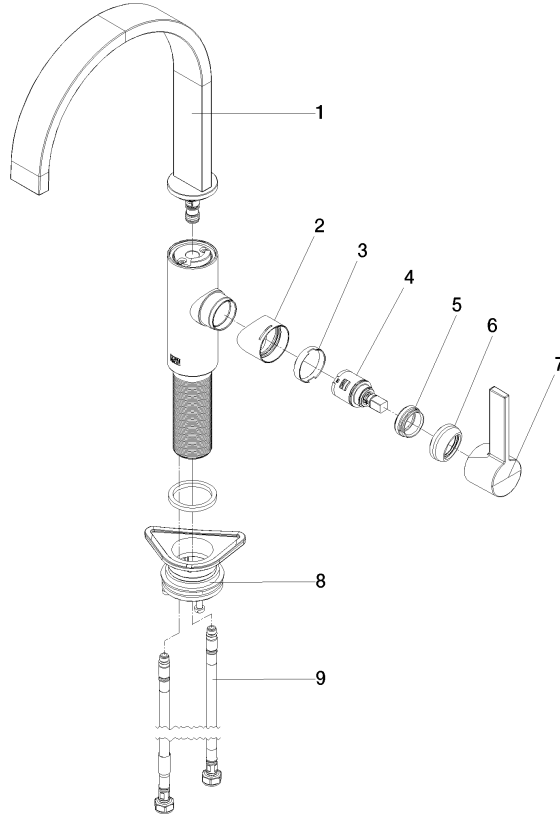

MEM Single-lever mixer - Chrome

33 800 682 Product version from 3/1/2023

- 7-7/8" Projection
- Swiveling spout 360°
- Optional restricted swivel available with swivel limiter set 12 820 970 90
- Aerated stream
- Total height 13-3/8"
- Height to aerator/spout outlet 8-5/8"
- 1-3/8" hole diameter
- 2 x pressure hose with 3/8" compression fitting
- Water flow rate limited to max. 1.5 gpm
- lead-free
- This product can help a building meet the requirements of Green Building Rating Systems, e.g. LEED®, BREEAM®, DGNB

Recommended article

Swivel limiter set -

12 820 970 90

Recommended article

AIR SWITCH operating button, trim parts only - Chrome

10 713 970-00

Recommended article

Soap dispenser without flange - Chrome

82 424 970-00

MEM Single-lever mixer - Chrome

33 800 682 Product version from 3/1/2023

Flow rate chart

Codes & Standards

California Energy
Commission
(CEC)

NSF372

MEM Single-lever mixer - Chrome

33 800 682 Product version from 3/1/2023

Certificates

IAPMO_6397

MEM Single-lever mixer - Chrome

33 800 682 Product version from 3/1/2023

Spare parts list

Number	Item Number	Designation	Number of units	Lead time
1	90 28 22 332 01-00	spout	1	-
Spare part can no longer be ordered, please order the replacement item				
2	09 19 86 012-00	cover	1	60
3	90 23 10 128 00 90	nut	1	2
4	90 15 05 042 00 90	cartridge	1	2
5	09 24 04 266 90	nut	1	2
6	90 28 30 052 00-00	cover	1	10
7	90 20 86 004 00-00	handle	1	10
8	04 23 10 044 08 90	fixing set	1	2
9	04 30 04 103 00 90	hose	2	2