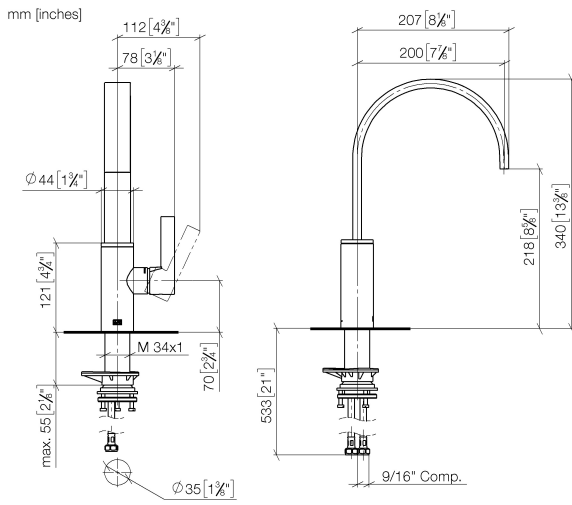

MEM Single-lever mixer - Champagne (22kt Gold)

33 800 682 Product version from 3/1/2023

- 7-7/8" Projection
- Swiveling spout 360°
- Optional restricted swivel available with swivel limiter set 12 820 970 90
- Aerated stream
- Total height 13-3/8"
- Height to aerator/spout outlet 8-5/8"
- 1-3/8" hole diameter
- 2 x pressure hose with 3/8" compression fitting
- Water flow rate limited to max. 1.5 gpm
- lead-free
- This product can help a building meet the requirements of Green Building Rating Systems, e.g. LEED®, BREEAM®, DGNB

Recommended article

Swivel limiter set - 12 820 970 90

Recommended article

Soap dispenser without flange - Champagne (22kt Gold) 82 424 970-47

Recommended article

AIR SWITCH operating button, trim parts only - Champagne (22kt Gold) 10 713 970-47

MEM Single-lever mixer - Champagne (22kt Gold)

33 800 682 Product version from 3/1/2023

Flow rate chart

Codes & Standards

California Energy
Commission
(CEC)

NSF372

MEM Single-lever mixer - Champagne (22kt Gold)

33 800 682 Product version from 3/1/2023

Certificates

IAPMO_6397

MEM Single-lever mixer - Champagne (22kt Gold)

33 800 682 Product version from 3/1/2023

Spare parts list

Number	Item Number	Designation	Number of units	Lead time
1	90 28 22 332 01-47	spout	1	-
Spare part can no longer be ordered, please order the replacement item				
2	09 19 86 012-47	cover	1	60
3	90 23 10 128 00 90	nut	1	2
4	90 15 05 042 00 90	cartridge	1	2
5	09 24 04 266 90	nut	1	2
6	90 28 30 052 00-47	cover	1	30
7	90 20 86 004 00-47	handle	1	30
8	04 23 10 044 08 90	fixing set	1	2
9	04 30 04 103 00 90	hose	2	2