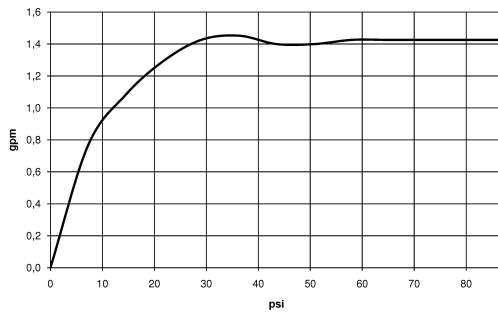

MEM Single-lever mixer - Champagne (22kt Gold)

33 800 682 Product version from 3/1/2023

- 7-7/8" Projection
- Swiveling spout 360°
- Optional restricted swivel available with swivel limiter set 12 820 970 90
- Aerated stream
- Total height 13-3/8"
- Height to aerator/spout outlet 8-5/8"
- 1-3/8" hole diameter
- 2 x pressure hose with 3/8" compression fitting
- Water flow rate limited to max. 1.5 gpm
- lead-free
- This product can help a building meet the requirements of Green Building Rating Systems, e.g. LEED®, BREEAM®, DGNB

Recommended article

Swivel limiter set - 12 820 970 90

Recommended article

Soap dispenser without flange - Champagne (22kt Gold) 82 424 970-47

Recommended article

AIR SWITCH operating button, trim parts only - Champagne (22kt Gold) 10 713 970-47

MEM Single-lever mixer - Champagne (22kt Gold)

33 800 682 Product version from 3/1/2023

Flow rate chart

Codes & Standards

California Energy
Commission
(CEC)

NSF372

MEM Single-lever mixer - Champagne (22kt Gold)