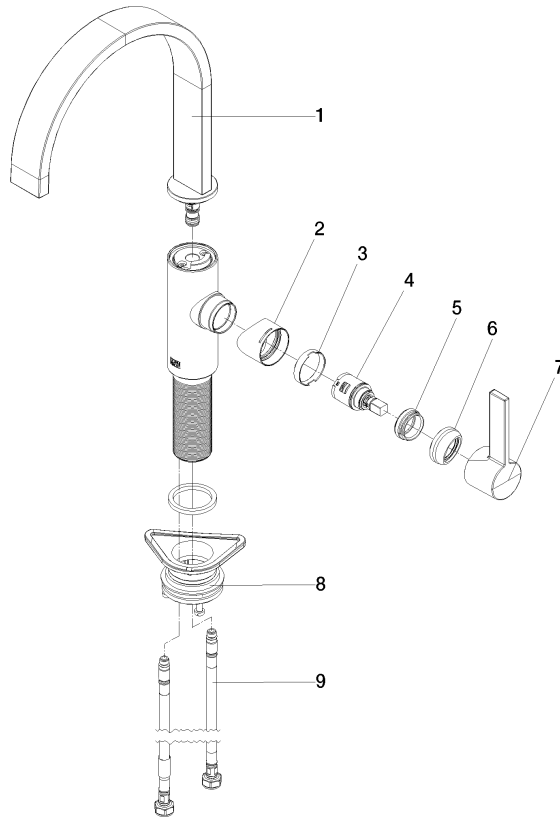

MEM Single-lever mixer - Champagne (22kt Gold)

33 800 682 Product version from 3/1/2023

- 7-7/8" Projection
- Swiveling spout 360°
- Optional restricted swivel available with swivel limiter set 12 820 970 90
- Aerated stream
- Total height 13-3/8"
- Height to aerator/spout outlet 8-5/8"
- 1-3/8" hole diameter
- 2 x pressure hose with 3/8" compression fitting
- Water flow rate limited to max. 1.5 gpm
- lead-free
- This product can help a building meet the requirements of Green Building Rating Systems, e.g. LEED®, BREEAM®, DGNB

Recommended article

Swivel limiter set - 12 820 970 90

Recommended article

Soap dispenser without flange - Champagne (22kt Gold) 82 424 970-47

Recommended article

AIR SWITCH operating button, trim parts only - Champagne (22kt Gold) 10 713 970-47

MEM Single-lever mixer - Champagne (22kt Gold)

33 800 682 Product version from 3/1/2023

Flow rate chart

Codes & Standards

California Energy
Commission
(CEC)

NSF372

MEM Single-lever mixer - Champagne (22kt Gold)

33 800 682 Product version from 3/1/2023

Certificates

IAPMO_6397

MEM Single-lever mixer - Champagne (22kt Gold)

33 800 682 Product version from 3/1/2023

Spare parts list

Number	Item Number	Designation	Number of units	Lead time
1	90 28 22 332 01-47	spout	1	-
Spare part can no longer be ordered, please order the replacement item				
2	09 19 86 012-47	cover	1	60
3	90 23 10 128 00 90	nut	1	2
4	90 15 05 042 00 90	cartridge	1	2
5	09 24 04 266 90	nut	1	2
6	90 28 30 052 00-47	cover	1	30
7	90 20 86 004 00-47	handle	1	30
8	04 23 10 044 08 90	fixing set	1	2
9	04 30 04 103 00 90	hose	2	2