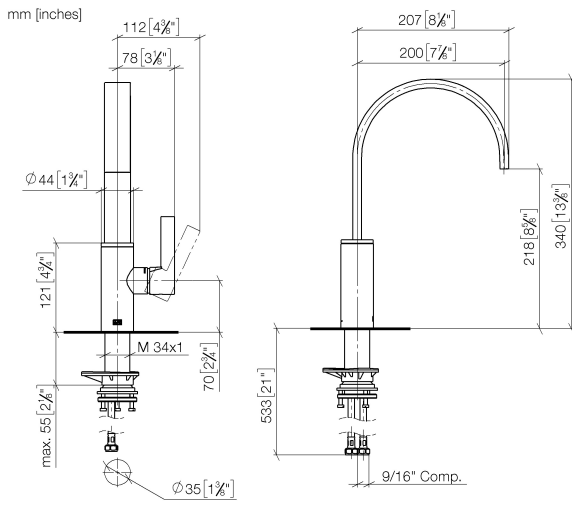

MEM Single-lever mixer - Brushed Dark Platinum

33 800 682 Product version from 3/1/2023

- 7-7/8" Projection
- Swiveling spout 360°
- Optional restricted swivel available with swivel limiter set 12 820 970 90
- Aerated stream
- Total height 13-3/8"
- Height to aerator/spout outlet 8-5/8"
- 1-3/8" hole diameter
- 2 x pressure hose with 3/8" compression fitting
- Water flow rate limited to max. 1.5 gpm
- lead-free
- This product can help a building meet the requirements of Green Building Rating Systems, e.g. LEED®, BREEAM®, DGNB

Recommended article

Swivel limiter set - 12 820 970 90

Recommended article

AIR SWITCH operating button, trim parts only - Brushed Dark Platinum 10 713 970-99

Recommended article

Soap dispenser without flange - Brushed Dark Platinum 82 424 970-99

MEM Single-lever mixer - Brushed Dark Platinum

33 800 682 Product version from 3/1/2023

Flow rate chart

Codes & Standards

California Energy
Commission
(CEC)

NSF372

MEM Single-lever mixer - Brushed Dark Platinum

33 800 682 Product version from 3/1/2023

Certificates

IAPMO_6397

MEM Single-lever mixer - Brushed Dark Platinum

33 800 682 Product version from 3/1/2023

Spare parts list

Number	Item Number	Designation	Number of units	Lead time
1	90 28 22 332 01-99	spout	1	-
Spare part can no longer be ordered, please order the replacement item				
2	09 19 86 012-99	cover	1	60
3	90 23 10 128 00 90	nut	1	2
4	90 15 05 042 00 90	cartridge	1	2
5	09 24 04 266 90	nut	1	2
6	90 28 30 052 00-99	cover	1	20
7	90 20 86 004 00-99	handle	1	20
8	04 23 10 044 08 90	fixing set	1	2
9	04 30 04 103 00 90	hose	2	2