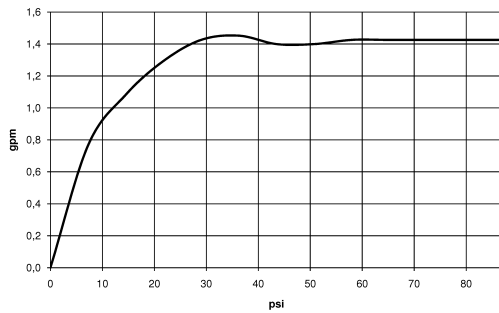

MEM Single-lever mixer - Brushed Dark Platinum

33 800 682 Product version from 3/1/2023

- 7-7/8" Projection
- Swiveling spout 360°
- Optional restricted swivel available with swivel limiter set 12 820 970 90
- Aerated stream
- Total height 13-3/8"
- Height to aerator/spout outlet 8-5/8"
- 1-3/8" hole diameter
- 2 x pressure hose with 3/8" compression fitting
- Water flow rate limited to max. 1.5 gpm
- lead-free
- This product can help a building meet the requirements of Green Building Rating Systems, e.g. LEED®, BREEAM®, DGNB

Recommended article

Swivel limiter set - 12 820 970 90

Recommended article

AIR SWITCH operating button, trim parts only - Brushed Dark Platinum 10 713 970-99

Recommended article

Soap dispenser without flange - Brushed Dark Platinum 82 424 970-99

MEM Single-lever mixer - Brushed Dark Platinum

33 800 682 Product version from 3/1/2023

Flow rate chart

Codes & Standards

California Energy
Commission
(CEC)

NSF372

MEM Single-lever mixer - Brushed Dark Platinum