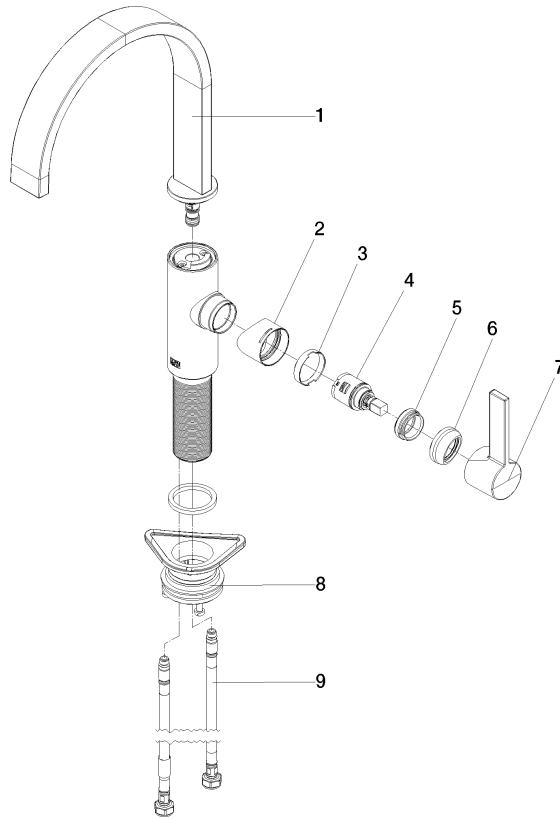

MEM Single-lever mixer - Brushed Dark Platinum

33 800 682 Product version from 3/1/2023

- 7-7/8" Projection
- Swiveling spout 360°
- Optional restricted swivel available with swivel limiter set 12 820 970 90
- Aerated stream
- Total height 13-3/8"
- Height to aerator/spout outlet 8-5/8"
- 1-3/8" hole diameter
- 2 x pressure hose with 3/8" compression fitting
- Water flow rate limited to max. 1.5 gpm
- lead-free
- This product can help a building meet the requirements of Green Building Rating Systems, e.g. LEED®, BREEAM®, DGNB

Recommended article

Swivel limiter set - 12 820 970 90

Recommended article

AIR SWITCH operating button, trim parts only - Brushed Dark Platinum 10 713 970-99

Recommended article

Soap dispenser without flange - Brushed Dark Platinum 82 424 970-99

MEM Single-lever mixer - Brushed Dark Platinum

33 800 682 Product version from 3/1/2023

Flow rate chart

Codes & Standards

California Energy
Commission
(CEC)

NSF372

MEM Single-lever mixer - Brushed Dark Platinum

33 800 682 Product version from 3/1/2023

Certificates

IAPMO_6397

MEM Single-lever mixer - Brushed Dark Platinum

33 800 682 Product version from 3/1/2023

Spare parts list

Number	Item Number	Designation	Number of units	Lead time
1	90 28 22 332 01-99	spout	1	-
Spare part can no longer be ordered, please order the replacement item				
2	09 19 86 012-99	cover	1	60
3	90 23 10 128 00 90	nut	1	2
4	90 15 05 042 00 90	cartridge	1	2
5	09 24 04 266 90	nut	1	2
6	90 28 30 052 00-99	cover	1	20
7	90 20 86 004 00-99	handle	1	20
8	04 23 10 044 08 90	fixing set	1	2
9	04 30 04 103 00 90	hose	2	2