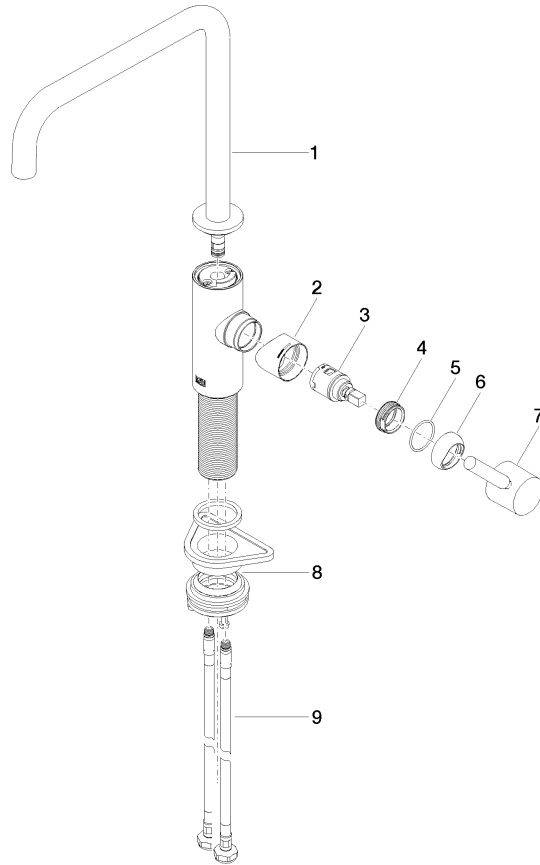

### Certificates

---

IAPMO\_6397

IAPMO\_N-4976

IAPMO\_4976 (

**META SQUARE Single-lever mixer - Chrome**

33 800 861 Product version from 2/1/2023

**Spare parts list**

Number	Item Number	Designation	Number of units	Lead time
1	90 28 22 334 01-00	spout	1	10
2	09 19 86 012-00	cover	1	60
3	90 15 05 042 00 90	cartridge	1	2
4	09 24 04 266 90	nut	1	2
5	09 14 10 091 90	seal	1	2
6	90 28 30 052 00-00	cover	1	10
7	90 20 66 003 00-00	handle	1	10
8	04 23 10 044 08 90	fixing set	1	2
9	04 30 04 101 00 90	hose	2	2