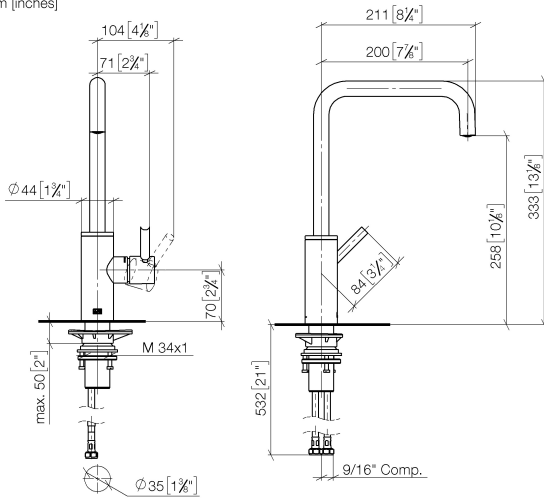

## META SQUARE Single-lever mixer - Chrome

33 800 861 Product version from 2/1/2023

- 7-7/8" Projection
- Swiveling spout 360°
- Optional restricted swivel available with swivel limiter set 12 820 970 90
- Aerated stream
- Total height 13-1/8"
- Height to aerator/spout outlet 10-1/8"
- 1-3/8" hole diameter
- 2 x pressure hose with 3/8" compression fitting
- Water flow rate limited to max. 1.5 gpm
- lead-free
- This product can help a building meet the requirements of Green Building Rating Systems, e.g. LEED®, BREEAM®, DGNB

### Recommended article

**AIR SWITCH operating button, trim parts only - Chrome**

10 713 970-00

# META SQUARE Single-lever mixer - Chrome

33 800 861 Product version from 2/1/2023

mm [inches]

Number	Item Number	Designation	Number of units	Lead time
1	90 28 22 334 01-00	spout	1	10
2	09 19 86 012-00	cover	1	60
3	90 15 05 042 00 90	cartridge	1	2
4	09 24 04 266 90	nut	1	2
5	09 14 10 091 90	seal	1	2
6	90 28 30 052 00-00	cover	1	10
7	90 20 66 003 00-00	handle	1	10
8	04 23 10 044 08 90	fixing set	1	2
9	04 30 04 101 00 90	hose	2	2