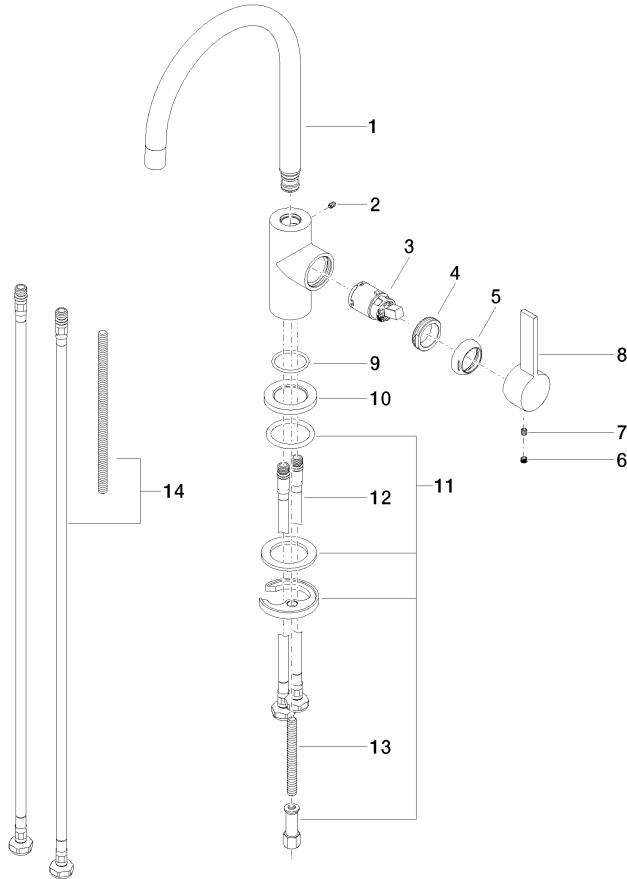

TARA ULTRA BAR TAP Single-lever mixer - Brushed Platinum

33 805 875 Product version from 5/3/2021

- 6-1/2" Projection
- Center to center "
- Swiveling spout 360°
- Laminar stream
- Total height 11-7/8"
- 7-3/8" height to aerator/spout outlet
- 1-3/8" hole diameter
- 2 x pressure hose with 3/8" compression fitting
- Water flow rate limited to max. 1.5 gpm
- lead-free
- This product can help a building meet the requirements of Green Building Rating Systems, e.g. LEED®, BREEAM®, DGNB

Recommended article

AIR SWITCH operating button, trim parts only - Brushed Platinum 10 713 970-06

Recommended article

Soap dispenser without flange - Brushed Platinum 82 424 970-06

TARA ULTRA BAR TAP Single-lever mixer - Brushed Platinum

NSF372

NSF61

TARA ULTRA BAR TAP Single-lever mixer - Brushed Platinum

33 805 875 Product version from 5/3/2021

Certificates

IAPMO_N-4976

IAPMO_6397

TARA ULTRA BAR TAP Single-lever mixer - Brushed Platinum

33 805 875 Product version from 5/3/2021

Parts for other finishes can be found here: [Chrome](#)

Spare parts list

Number	Item Number	Designation	Number of units	Lead time
1	90 28 22 206 01-06	spout	1	10
2	09 31 11 008 90	pin	1	2
3	90 15 05 041 00 90	cartridge	1	2
4	09 24 04 130-07	nut	1	30
5	09 24 04 204-06	cover	1	10
6	90 31 20 109 00 90	plug	1	2
7	90 31 11 030 00 90	pin	1	2
8	09 20 88 051-06	handle	1	10
9	09 14 10 118 90	seal	1	2
10	09 27 85 001-06	rosette	1	10
11	04 30 11 038 64 90	fixing set	1	2
12	04 30 04 106 00 90	hose	2	2
13	09 31 11 011 90	pin	1	2
14	12 803 970-90 0010	Extension set -	1	60