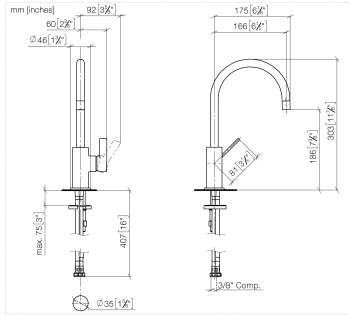

TARA ULTRA BAR TAP Single-lever mixer - Brushed Platinum

33 805 875 Product version from 5/3/2021