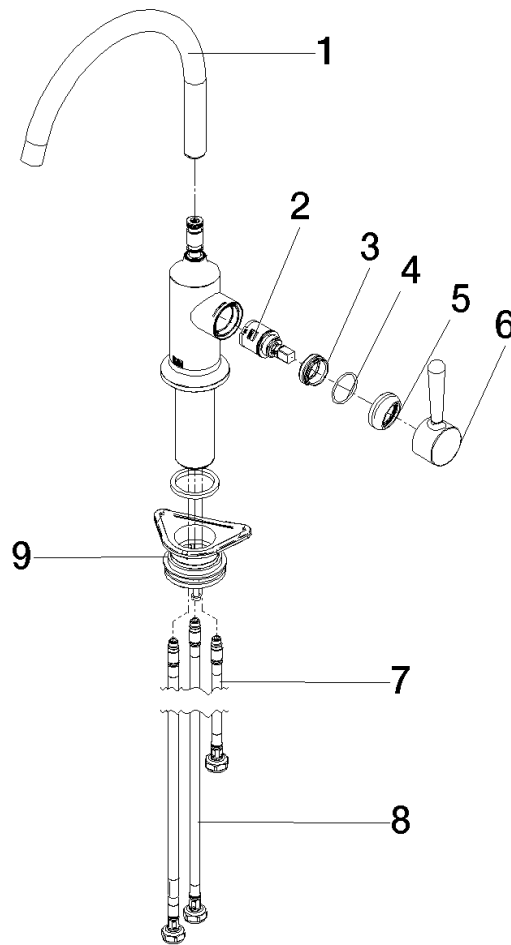

Recommended article

VAIA Side spray set - Durabronss (23kt Gold) 27 718 809-09

Recommended article

VAIA Soap dispenser with flange - Durabronss (23kt Gold) 82 434 809-09

Recommended article

VAIA AIR SWITCH operating button, trim parts only - Durabronss (23kt Gold) 10 713 809-09

33 810 809 Product version from 7/1/2023

Parts for other finishes can be found here: [Chrome](#)

Spare parts list

Number	Item Number	Designation	Number of units	Lead time
1	90 28 22 313 00-09	spout	1	-
Spare part can no longer be ordered, please order the replacement item				
2	90 15 05 042 00 90	cartridge	1	2
3	09 24 04 266 90	nut	1	2
4	09 14 10 091 90	seal	1	2
5	90 28 30 052 00-09	cover	1	40
6	90 20 80 050 00-09	handle	1	-
Spare part can no longer be ordered, please order the replacement item				
7	04 30 04 100 00 90	hose	1	2
8	04 30 04 103 00 90	hose	2	2
9	04 23 10 044 08 90	fixing set	1	2