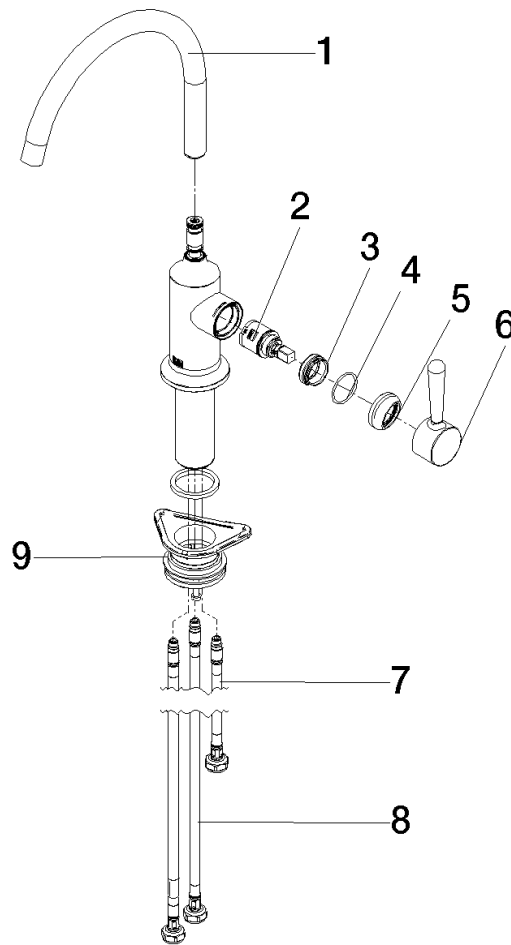

**Spare parts list**

Number	Item Number	Designation	Number of units	Lead time
1	90 28 22 313 00-19	spout	1	20
2	90 15 05 042 00 90	cartridge	1	2
3	09 24 04 266 90	nut	1	2
4	09 14 10 091 90	seal	1	2
5	90 28 30 052 00-19	cover	1	20
6	90 20 80 050 00-19	handle	1	-
Spare part can no longer be ordered, please order the replacement item				
7	04 30 04 100 00 90	hose	1	2
8	04 30 04 103 00 90	hose	2	2
9	04 23 10 044 08 90	fixing set	1	2