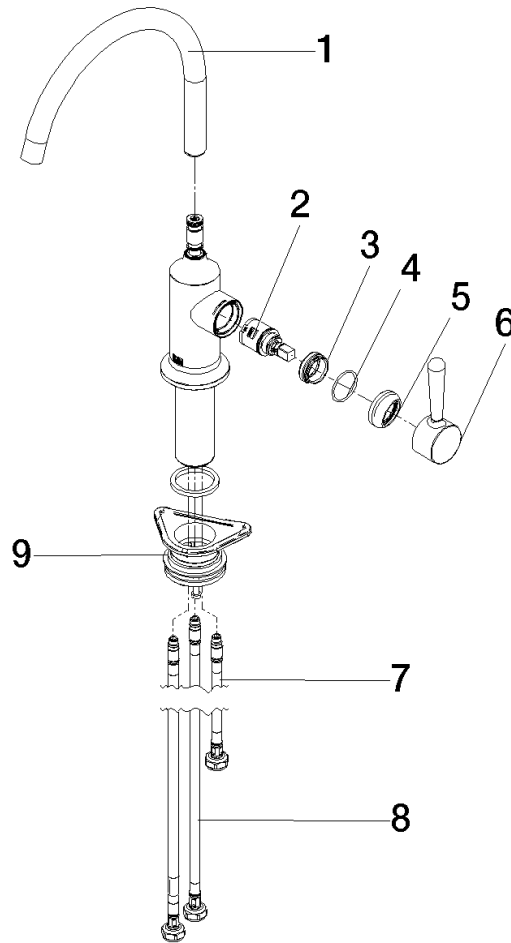

**Spare parts list**

Number	Item Number	Designation	Number of units	Lead time
1	90 28 22 313 00-46	spout	1	30
2	90 15 05 042 00 90	cartridge	1	2
3	09 24 04 266 90	nut	1	2
4	09 14 10 091 90	seal	1	2
5	90 28 30 052 00-46	cover	1	30
6	90 20 80 050 00-46	handle	1	-
Spare part can no longer be ordered, please order the replacement item				
7	04 30 04 100 00 90	hose	1	2
8	04 30 04 103 00 90	hose	2	2
9	04 23 10 044 08 90	fixing set	1	2