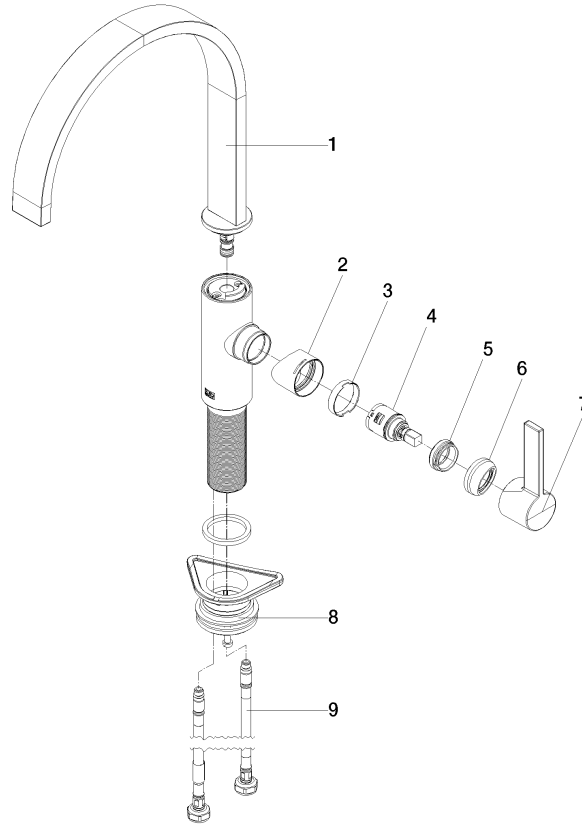

MEM Single-lever mixer - Brushed Platinum

33 815 682 Product version from 3/1/2023

- 9-1/2" Projection
- Swiveling spout 360°
- Optional restricted swivel available with swivel limiter set 12 820 970 90
- Aerated stream
- Total height 15"
- Height to aerator/spout outlet 9-1/2"
- 1-3/8" hole diameter
- 2 x pressure hose with 3/8" compression fitting
- Water flow rate limited to max. 1.5 gpm
- lead-free
- This product can help a building meet the requirements of Green Building Rating Systems, e.g. LEED®, BREEAM®, DGNB

Recommended article

Swivel limiter set -

12 820 970 90

Recommended article

AIR SWITCH operating button, trim parts only - Brushed Platinum

10 713 970-06

MEM Single-lever mixer - Brushed Platinum

33 815 682 Product version from 3/1/2023

Flow rate chart

Codes & Standards

California Energy
Commission
(CEC)

NSF372

MEM Single-lever mixer - Brushed Platinum

33 815 682 Product version from 3/1/2023

Certificates

IAPMO_6397

MEM Single-lever mixer - Brushed Platinum

33 815 682 Product version from 3/1/2023

Spare parts list

Number	Item Number	Designation	Number of units	Lead time
1	90 28 22 333 01-06	spout	1	-
Spare part can no longer be ordered, please order the replacement item				
2	09 19 86 012-06	cover	1	60
3	90 23 10 128 00 90	nut	1	2
4	90 15 05 042 00 90	cartridge	1	2
5	09 24 04 266 90	nut	1	2
6	90 28 30 052 00-06	cover	1	10
7	90 20 86 004 00-06	handle	1	10
8	04 23 10 044 08 90	fixing set	1	2
9	04 30 04 103 00 90	hose	2	2