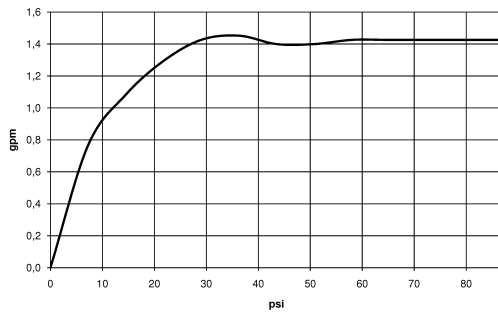

MEM Single-lever mixer - Brushed Platinum

33 815 682 Product version from 3/1/2023

- 9-1/2" Projection
- Swiveling spout 360°
- Optional restricted swivel available with swivel limiter set 12 820 970 90
- Aerated stream
- Total height 15"
- Height to aerator/spout outlet 9-1/2"
- 1-3/8" hole diameter
- 2 x pressure hose with 3/8" compression fitting
- Water flow rate limited to max. 1.5 gpm
- lead-free
- This product can help a building meet the requirements of Green Building Rating Systems, e.g. LEED®, BREEAM®, DGNB

Recommended article

Swivel limiter set -

12 820 970 90

Recommended article

AIR SWITCH operating button, trim parts only - Brushed Platinum

10 713 970-06

MEM Single-lever mixer - Brushed Platinum

33 815 682 Product version from 3/1/2023

Flow rate chart

Codes & Standards

California Energy
Commission
(CEC)

NSF372

MEM Single-lever mixer - Brushed Platinum

33 815 682 Product version from 3/1/2023

Certificates

IAPMO_6397