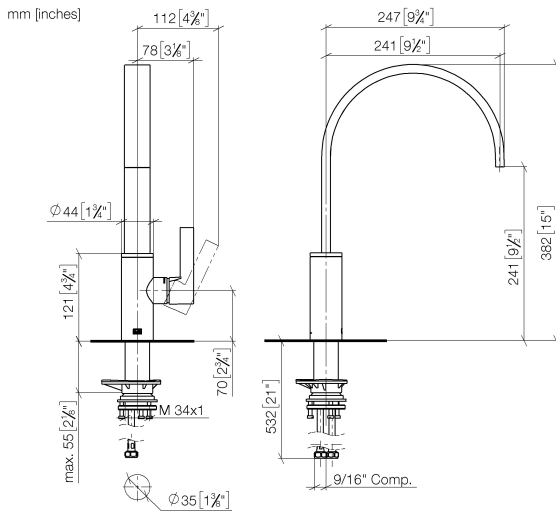

MEM Single-lever mixer - Brushed Platinum

33 815 682 Product version from 3/1/2023

- 9-1/2" Projection
- Swiveling spout 360°
- Optional restricted swivel available with swivel limiter set 12 820 970 90
- Aerated stream
- Total height 15"
- Height to aerator/spout outlet 9-1/2"
- 1-3/8" hole diameter
- 2 x pressure hose with 3/8" compression fitting
- Water flow rate limited to max. 1.5 gpm
- lead-free
- This product can help a building meet the requirements of Green Building Rating Systems, e.g. LEED®, BREEAM®, DGNB

Recommended article

Swivel limiter set -

12 820 970 90

Recommended article

AIR SWITCH operating button, trim parts only - Brushed Platinum

10 713 970-06

MEM Single-lever mixer - Brushed Platinum

33 815 682 Product version from 3/1/2023

Flow rate chart

Codes & Standards

California Energy
Commission
(CEC)

NSF372

MEM Single-lever mixer - Brushed Platinum

33 815 682 Product version from 3/1/2023

Certificates

IAPMO_6397

MEM Single-lever mixer - Brushed Platinum

33 815 682 Product version from 3/1/2023

Spare parts list

Number	Item Number	Designation	Number of units	Lead time
1	90 28 22 333 01-06	spout	1	-
Spare part can no longer be ordered, please order the replacement item				
2	09 19 86 012-06	cover	1	60
3	90 23 10 128 00 90	nut	1	2
4	90 15 05 042 00 90	cartridge	1	2
5	09 24 04 266 90	nut	1	2
6	90 28 30 052 00-06	cover	1	10
7	90 20 86 004 00-06	handle	1	10
8	04 23 10 044 08 90	fixing set	1	2
9	04 30 04 103 00 90	hose	2	2