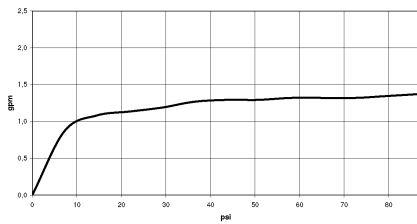

33 826 809 Product version from 7/1/2023

mm [inches]

Flow rate chart

Codes & Standards

ASME A112.18.1

California Energy
Commission
(CEC)

cUPC

NSF372