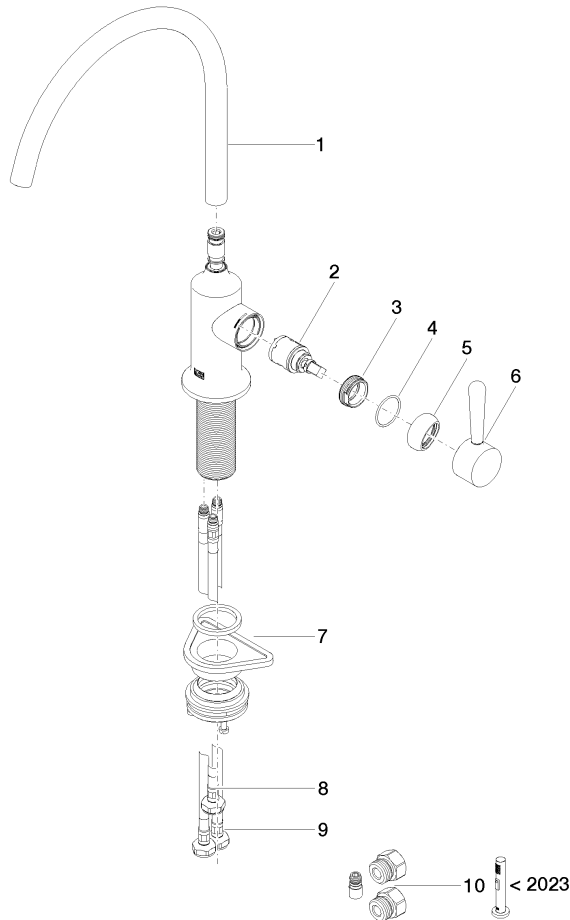

33 826 809 Product version from 7/1/2023

mm [inches]

Flow rate chart

Codes & Standards

ASME A112.18.1

California Energy
Commission
(CEC)

cUPC

NSF372

33 826 809 Product version from 7/1/2023

Parts for other
finishes can be found
here: [Chrome](#)

Spare parts list

Number	Item Number	Designation	Number of units	Lead time
1	90 28 22 396 01-46	spout	1	30
2	90 15 05 042 00 90	cartridge	1	2
3	09 24 04 266 90	nut	1	2
4	09 14 10 091 90	seal	1	2
5	90 28 30 052 00-46	cover	1	30
6	90 20 80 050 00-46	handle	1	-
Spare part can no longer be ordered, please order the replacement item				
7	04 23 10 044 08 90	fixing set	1	2
8	04 30 04 100 00 90	hose	1	2
9	04 30 04 103 00 90	hose	2	2
10	90 17 09 046 14 90	conversion kit	1	2