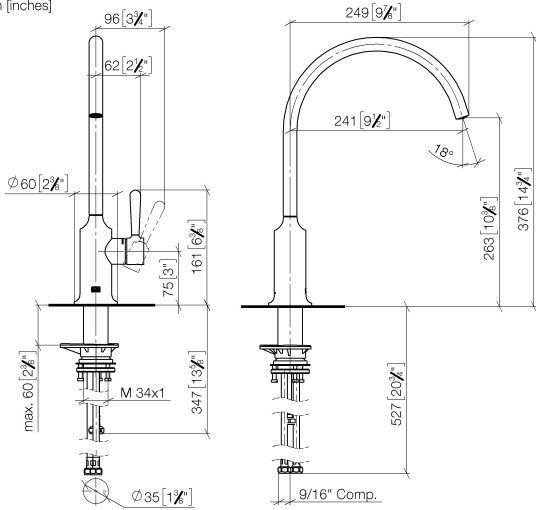

Recommended article

VAIA Side spray set - Brushed Champagne (22kt Gold)

27 718 809-46

Recommended article

VAIA AIR SWITCH operating button, trim parts only - Brushed Champagne (22kt Gold)

10 713 809-46

VAIA Single-lever mixer For sprayer / professional sprayer - Brushed Champagne (22kt Gold)

33 826 809 Product version from 7/1/2023

mm [inches]

Flow rate chart

Codes & Standards

ASME A112.18.1

California Energy
Commission
(CEC)

cUPC

NSF372

33 826 809 Product version from 7/1/2023

Parts for other
finishes can be found
here: [Chrome](#)

Spare parts list

Number	Item Number	Designation	Number of units	Lead time
1	90 28 22 396 01-46	spout	1	30
2	90 15 05 042 00 90	cartridge	1	2
3	09 24 04 266 90	nut	1	2
4	09 14 10 091 90	seal	1	2
5	90 28 30 052 00-46	cover	1	30
6	90 20 80 050 00-46	handle	1	-
Spare part can no longer be ordered, please order the replacement item				
7	04 23 10 044 08 90	fixing set	1	2
8	04 30 04 100 00 90	hose	1	2
9	04 30 04 103 00 90	hose	2	2
10	90 17 09 046 14 90	conversion kit	1	2