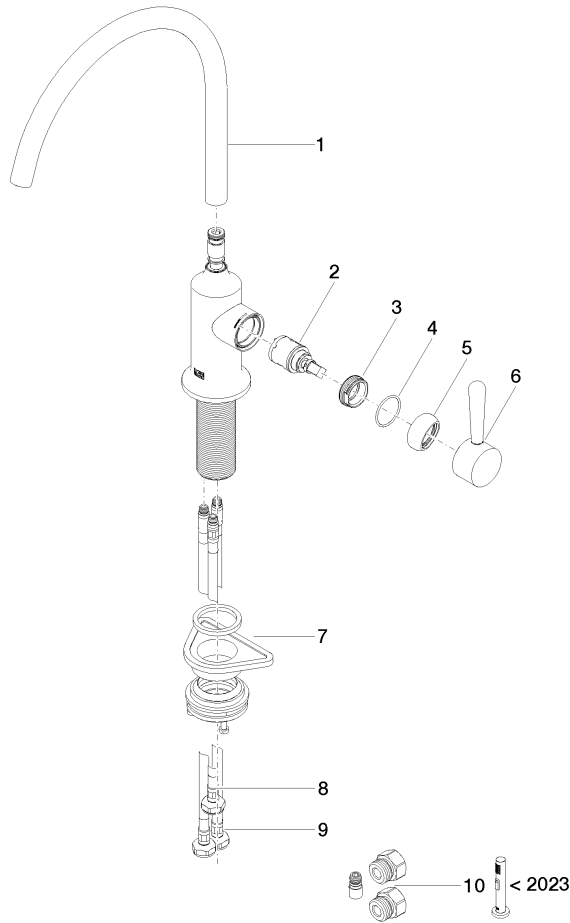

VAIA Single-lever mixer For sprayer / professional sprayer - Champagne (22kt Gold)

33 826 809 Product version from 7/1/2023

Parts for other finishes can be found here: [Chrome](#)

Spare parts list

Number	Item Number	Designation	Number of units	Lead time
1	90 28 22 396 01-47	spout	1	30
2	90 15 05 042 00 90	cartridge	1	2
3	09 24 04 266 90	nut	1	2
4	09 14 10 091 90	seal	1	2
5	90 28 30 052 00-47	cover	1	30
6	90 20 80 050 00-47	handle	1	-
Spare part can no longer be ordered, please order the replacement item				
7	04 23 10 044 08 90	fixing set	1	2
8	04 30 04 100 00 90	hose	1	2
9	04 30 04 103 00 90	hose	2	2
10	90 17 09 046 14 90	conversion kit	1	2