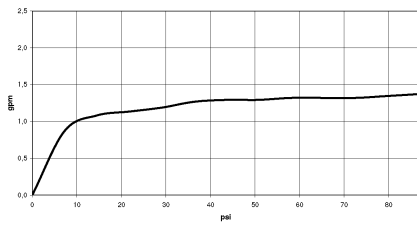

VAIA Single-lever mixer For sprayer / professional sprayer - Champagne (22kt Gold)

33 826 809 Product version from 7/1/2023

mm [inches]

Flow rate chart

Codes & Standards

ASME A112.18.1

California Energy
Commission
(CEC)