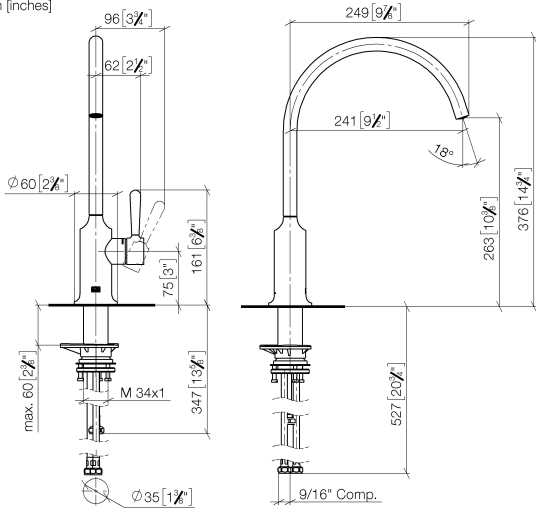

Recommended article

VAIA Side spray set - Champagne (22kt Gold) 27 718 809-47

Recommended article

VAIA Soap dispenser with flange - Champagne (22kt Gold) 82 434 809-47

Recommended article

VAIA AIR SWITCH operating button, trim parts only - Champagne (22kt Gold) 10 713 809-47

VAIA Single-lever mixer For sprayer / professional sprayer - Champagne (22kt Gold)

33 826 809 Product version from 7/1/2023

mm [inches]

Flow rate chart

Codes & Standards

ASME A112.18.1

California Energy
Commission
(CEC)

Number	Item Number	Designation	Number of units	Lead time
1	90 28 22 396 01-47	spout	1	30
2	90 15 05 042 00 90	cartridge	1	2
3	09 24 04 266 90	nut	1	2
4	09 14 10 091 90	seal	1	2
5	90 28 30 052 00-47	cover	1	30
6	90 20 80 050 00-47	handle	1	-
Spare part can no longer be ordered, please order the replacement item				
7	04 23 10 044 08 90	fixing set	1	2
8	04 30 04 100 00 90	hose	1	2
9	04 30 04 103 00 90	hose	2	2
10	90 17 09 046 14 90	conversion kit	1	2