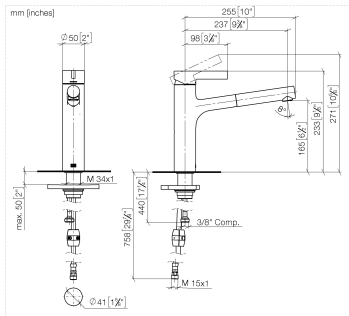

DORNBACHT LYV Single-lever mixer with pull-out spout - Chrome

33 845 110

- 9-3/8" Projection
- Swiveling spout 120°
- Aerated stream and spray mode
- Fabric braided spray hose 59"
- Water flow rate limited to max. 1.3 gpm
- lead-free

	Chrome	33 845 110-00 0010
	Soft Black	33 845 110-69 0010
	Brushed Nickel	33 845 110-70 0010

DORNBRACHT LYV Single-lever mixer with pull-out spout - Chrome

33 845 110

Flow rate chart

Codes & Standards

California Energy
Commission
(CEC)

NSF372

NSF61

DORNBACHT LYV Single-lever mixer with pull-out spout - Chrome

33 845 110

Certificates

IAPMO_N-4976

IAPMO_6397

DORNBRAUCH LYV Single-lever mixer with pull-out spout - Chrome

33 845 110

Parts for other finishes can be found here: [Soft Black](#)

Spare parts list

Number	Item Number	Designation	Number of units	Lead time
1	90 20 81 001 00-00	handle	1	2
2	90 28 30 010 00-00	cover	1	2
3	90 15 05 067 00 90	cartridge	1	2
4	90 18 40 227 00 90	insert	1	2
5	90 30 02 101 00 90	hose	1	2
6	90 23 01 051 01 90	flow reducer	1	2
7	90 14 05 081 00 90	seal	1	2
8	90 12 11 181 01-00	shower	1	2
9	90 14 15 062 00 90	gasket kit	1	2
10	90 30 01 211 01 90	shaft	1	2
11	90 14 05 080 00 90	seal	1	2
12	90 23 10 003 00 90	fixing set	1	2
13	04 30 04 102 00 90	Flexible supply line 3/8" -	2	2
14	90 30 04 110 00 90	hose	1	2