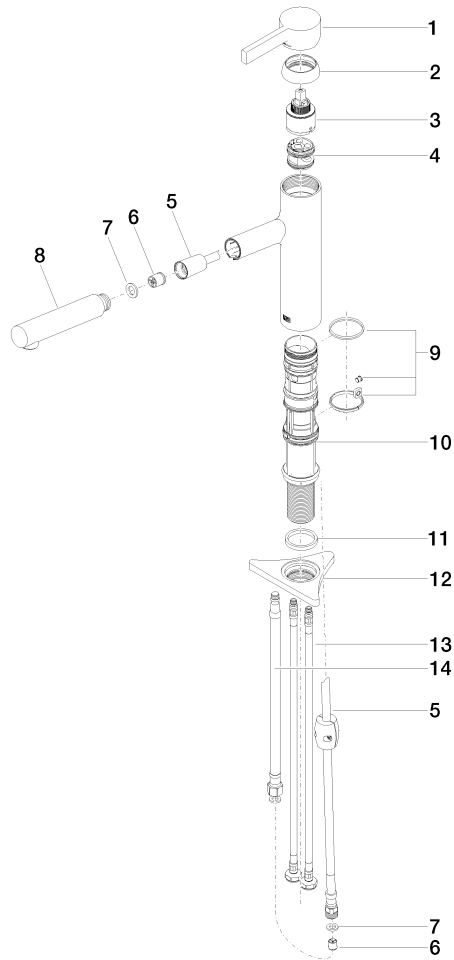

DORNBACHT LYV Single-lever mixer with pull-out spout - Chrome

33 845 110

- 9-3/8" Projection
- Swiveling spout 120°
- Aerated stream and spray mode
- Fabric braided spray hose 59"
- Water flow rate limited to max. 1.3 gpm
- lead-free

	Chrome	33 845 110-00 0010
	Soft Black	33 845 110-69 0010
	Brushed Nickel	33 845 110-70 0010

DORNBRACHT LYV Single-lever mixer with pull-out spout - Chrome

33 845 110

Flow rate chart

Codes & Standards

California Energy
Commission
(CEC)

NSF372

NSF61

DORNBACHT LYV Single-lever mixer with pull-out spout - Chrome

33 845 110

Certificates

IAPMO_N-4976

IAPMO_6397

DORNBRAUCH LYV Single-lever mixer with pull-out spout - Chrome

33 845 110

Parts for other finishes can be found here: [Soft Black](#)

Spare parts list

Number	Item Number	Designation	Number of units	Lead time
1	90 20 81 001 00-00	handle	1	2
2	90 28 30 010 00-00	cover	1	2
3	90 15 05 067 00 90	cartridge	1	2
4	90 18 40 227 00 90	insert	1	2
5	90 30 02 101 00 90	hose	1	2
6	90 23 01 051 01 90	flow reducer	1	2
7	90 14 05 081 00 90	seal	1	2
8	90 12 11 181 01-00	shower	1	2
9	90 14 15 062 00 90	gasket kit	1	2
10	90 30 01 211 01 90	shaft	1	2
11	90 14 05 080 00 90	seal	1	2
12	90 23 10 003 00 90	fixing set	1	2
13	04 30 04 102 00 90	Flexible supply line 3/8" -	2	2
14	90 30 04 110 00 90	hose	1	2