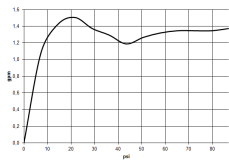

DORNBACHT LYV Single-lever mixer with pull-out spout - Chrome

33 845 110

- 9-3/8" Projection
- Swiveling spout 120°
- Aerated stream and spray mode
- Fabric braided spray hose 59"
- Water flow rate limited to max. 1.3 gpm
- lead-free

	Chrome	33 845 110-00 0010
	Soft Black	33 845 110-69 0010
	Brushed Nickel	33 845 110-70 0010

DORNBRACHT LYV Single-lever mixer with pull-out spout - Chrome

33 845 110

Flow rate chart

Codes & Standards

California Energy
Commission
(CEC)