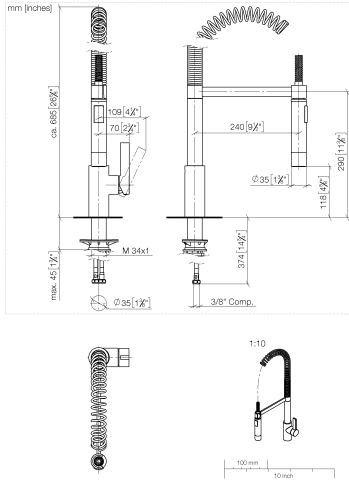

TARA ULTRA Profi single-lever mixer - Chrome

33 860 875 Product version from 6/1/2022

- 9-1/2" Projection
- Swiveling 360°
- Aerated stream and spray mode
- Total height 27"
- Height to aerator/spout outlet 5-1/8"
- 1-3/8" hole diameter
- 2 x pressure hose with 3/8" compression fitting
- Sprayface with descaling system
- Water flow rate limited to max. 1.5 gpm
- lead-free
- This product can help a building meet the requirements of Green Building Rating Systems, e.g. LEED®, BREEAM®, DGNB

Recommended article

AIR SWITCH operating button, trim parts only - Chrome 10 713 970-00

Recommended article

Soap dispenser without flange - Chrome 82 424 970-00

TARA ULTRA Profi single-lever mixer - Chrome

33 860 875 Product version from 6/1/2022

Flow rate chart

Codes & Standards

ADA	ASME A112.18.1	ASME A112.18.1/CSA B125.1	California Energy Commission (CEC)
cUPC	NSF/ANSI 372	NSF/ANSI/CAN 61	NSF372
NSF61			

TARA ULTRA Profi single-lever mixer - Chrome

33 860 875 Product version from 6/1/2022

Spare parts list

Number	Item Number	Designation	Number of units	Lead time
1	09 16 02 035 90	spring	1	2
2	90 30 02 065 00-00	hose	1	10
3	90 23 01 080 00 90	back-flow preventer	1	2
4	90 23 01 141 00 90	back-flow preventer	1	2
5	09 14 15 024 90	ring	2	2
6	09 30 01 067 10-00	adaptor	1	10
7	90 14 10 077 00 90	seal	1	2
8	09 28 10 181 90	ring	2	2
9	04 17 20 029 00-00	holder	1	10
10	90 31 11 112 00 90	pin	2	2
11	09 18 40 118 90	sleeve	1	2
12	04 12 11 092 10-00	shower	1	10
13	09 14 10 100 90	seal	1	2
14	09 28 10 122 90	ring	1	2
15	09 11 10 072 10-00	connection	1	10
16	90 14 10 055 00 90	seal	1	2
17	04 31 11 113 00 90	pin	1	2
18	90 15 05 045 00 90	cartridge	1	2
19	09 24 04 107-00	nut	1	10
20	09 20 79 040-00	handle	1	10
21	90 31 11 030 00 90	pin	1	2
22	90 31 20 109 00 90	plug	1	2
23	09 30 01 111 20 90	sleeve	1	2
24	09 14 10 036 90	seal	1	2
25	04 23 10 044 02 90	fixing set	1	2
26	04 30 04 107 00 90	hose	2	2
27	09 14 10 149 90	seal	1	2
28	09 28 10 035-00	rosette	1	10