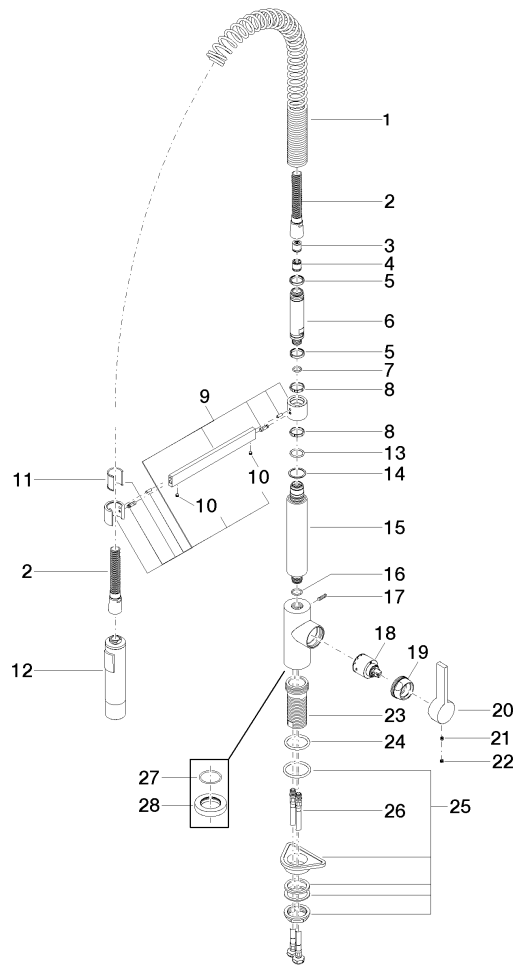

TARA ULTRA Profi single-lever mixer - Chrome

33 860 875 Product version from 6/1/2022

- 9-1/2" Projection
- Swiveling 360°
- Aerated stream and spray mode
- Total height 27"
- Height to aerator/spout outlet 5-1/8"
- 1-3/8" hole diameter
- 2 x pressure hose with 3/8" compression fitting
- Sprayface with descaling system
- Water flow rate limited to max. 1.5 gpm
- lead-free
- This product can help a building meet the requirements of Green Building Rating Systems, e.g. LEED®, BREEAM®, DGNB

Recommended article

AIR SWITCH operating button, trim parts only - Chrome 10 713 970-00

Recommended article

Soap dispenser without flange - Chrome 82 424 970-00

TARA ULTRA Profi single-lever mixer - Chrome

TARA ULTRA Profi single-lever mixer - Chrome

33 860 875 Product version from 6/1/2022

Certificates

IAPMO_N-4976

IAPMO_6397

IAPMO_4976 (

TARA ULTRA Profi single-lever mixer - Chrome

33 860 875 Product version from 6/1/2022

TARA ULTRA Profi single-lever mixer - Chrome

33 860 875 Product version from 6/1/2022

Spare parts list

Number	Item Number	Designation	Number of units	Lead time
1	09 16 02 035 90	spring	1	2
2	90 30 02 065 00-00	hose	1	10
3	90 23 01 080 00 90	back-flow preventer	1	2
4	90 23 01 141 00 90	back-flow preventer	1	2
5	09 14 15 024 90	ring	2	2
6	09 30 01 067 10-00	adaptor	1	10
7	90 14 10 077 00 90	seal	1	2
8	09 28 10 181 90	ring	2	2
9	04 17 20 029 00-00	holder	1	10
10	90 31 11 112 00 90	pin	2	2
11	09 18 40 118 90	sleeve	1	2
12	04 12 11 092 10-00	shower	1	10
13	09 14 10 100 90	seal	1	2
14	09 28 10 122 90	ring	1	2
15	09 11 10 072 10-00	connection	1	10
16	90 14 10 055 00 90	seal	1	2
17	04 31 11 113 00 90	pin	1	2
18	90 15 05 045 00 90	cartridge	1	2
19	09 24 04 107-00	nut	1	10
20	09 20 79 040-00	handle	1	10
21	90 31 11 030 00 90	pin	1	2
22	90 31 20 109 00 90	plug	1	2
23	09 30 01 111 20 90	sleeve	1	2
24	09 14 10 036 90	seal	1	2
25	04 23 10 044 02 90	fixing set	1	2
26	04 30 04 107 00 90	hose	2	2
27	09 14 10 149 90	seal	1	2
28	09 28 10 035-00	rosette	1	10