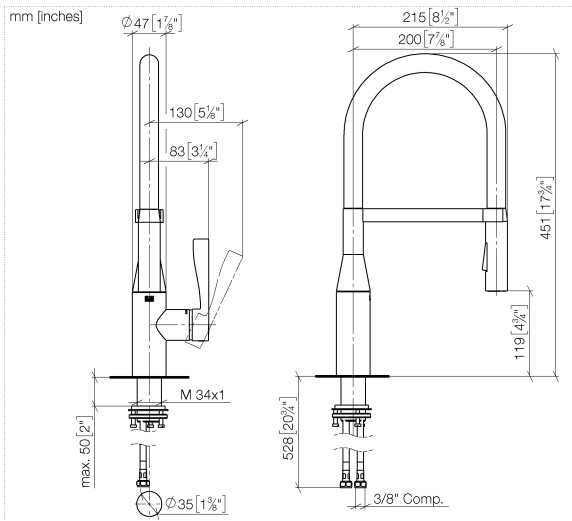

SYNC Profi single-lever mixer - Chrome

33 865 895 Product version from 2/4/2019

- 7-7/8" Projection
- Flexible silicone hose with large operating range of up to 13-3/4"
- Swiveling 360°
- Optional restricted swivel available with swivel limiter set 12 821 970 90
- Aerated stream and spray mode
- Total height 17-3/4"
- Height to aerator/spout outlet 4-5/8"
- 1-3/8" hole diameter
- 2 x pressure hose with 3/8" compression fitting
- Sprayface with descaling system
- Water flow rate limited to max. 1.5 gpm
- lead-free
- This product can help a building meet the requirements of Green Building Rating Systems, e.g. LEED®, BREEAM®, DGNB

Recommended article

Swivel limiter set -

12 821 970 90

Recommended article

AIR SWITCH operating button, trim parts only - Chrome

10 713 970-00

Recommended article

Soap dispenser without flange - Chrome

82 424 970-00

SYNC Profi single-lever mixer - Chrome

33 865 895 Product version from 2/4/2019

Flow rate chart

Codes & Standards

ADA	ASME A112.18.1	ASME A112.18.1/CSA B125.1	California Energy Commission (CEC)
cUPC	NSF/ANSI 372	NSF/ANSI/CAN 61	NSF372
NSF61			

Spare parts list

Number	Item Number	Designation	Number of units	Lead time
1	90 30 02 100 00-00	hose	1	10
2	90 23 01 141 00 90	back-flow preventer	1	2
3	09 31 11 040 90	pin	1	2
4	09 31 11 209 90	pin	1	2
5	90 17 20 045 00-00	holder	1	10
6	04 12 11 150 00 90	shower	1	2
7	90 28 10 161 00 90	set	1	2
8	90 15 05 064 05 90	cartridge	1	2
9	09 14 10 190 90	seal	1	2
10	09 28 30 030-00	cover	1	10
11	09 20 89 020-00	handle	1	10
12	90 31 11 063 00 90	pin	1	2
13	90 31 20 087 00-00	plug	1	10
14	04 30 11 040 00 90	fixing set	1	2
15	04 30 04 103 00 90	hose	2	2