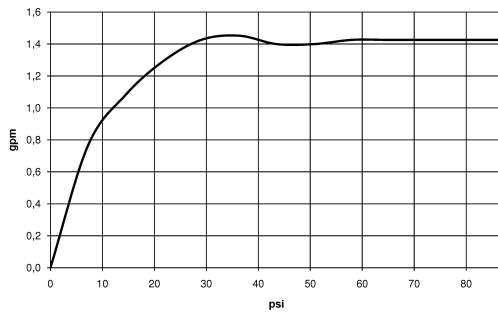

82 424 970-00

SYNC Profi single-lever mixer - Chrome

33 865 895 Product version from 2/4/2019

Flow rate chart

Codes & Standards

ADA	ASME A112.18.1	ASME A112.18.1/CSA B125.1	California Energy Commission (CEC)
cUPC	NSF/ANSI 372	NSF/ANSI/CAN 61	NSF372
NSF61			