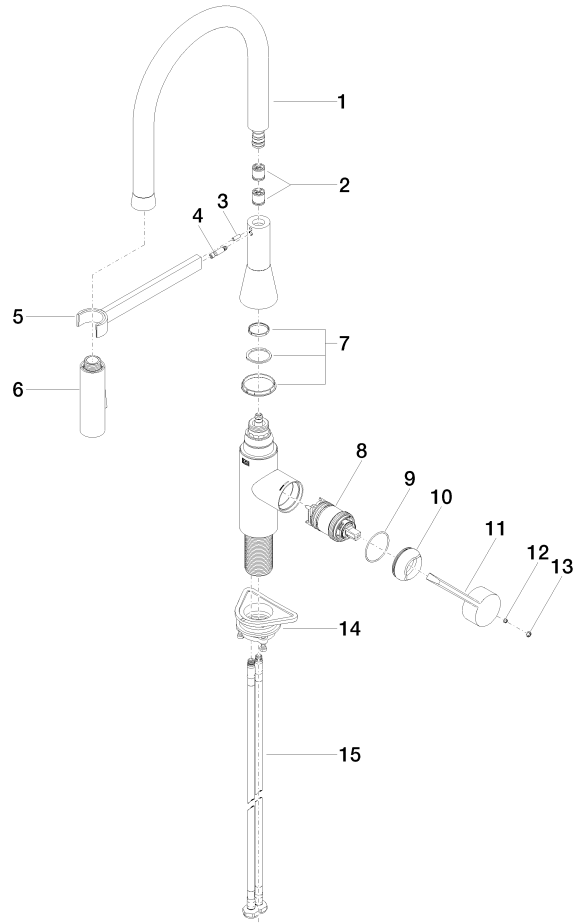

SYNC Profi single-lever mixer - Chrome

33 865 895 Product version from 2/4/2019

- 7-7/8" Projection
- Flexible silicone hose with large operating range of up to 13-3/4"
- Swiveling 360°
- Optional restricted swivel available with swivel limiter set 12 821 970 90
- Aerated stream and spray mode
- Total height 17-3/4"
- Height to aerator/spout outlet 4-5/8"
- 1-3/8" hole diameter
- 2 x pressure hose with 3/8" compression fitting
- Sprayface with descaling system
- Water flow rate limited to max. 1.5 gpm
- lead-free
- This product can help a building meet the requirements of Green Building Rating Systems, e.g. LEED®, BREEAM®, DGNB

Recommended article

Swivel limiter set -

12 821 970 90

Recommended article

AIR SWITCH operating button, trim parts only - Chrome

10 713 970-00

Recommended article

Soap dispenser without flange - Chrome

SYNC Profi single-lever mixer - Chrome

33 865 895 Product version from 2/4/2019

Certificates

IAPMO_N-4976

IAPMO_6397

IAPMO_4976 (

SYNC Profi single-lever mixer - Chrome

33 865 895 Product version from 2/4/2019

Spare parts list

Number	Item Number	Designation	Number of units	Lead time
1	90 30 02 100 00-00	hose	1	10
2	90 23 01 141 00 90	back-flow preventer	1	2
3	09 31 11 040 90	pin	1	2
4	09 31 11 209 90	pin	1	2
5	90 17 20 045 00-00	holder	1	10
6	04 12 11 150 00 90	shower	1	2
7	90 28 10 161 00 90	set	1	2
8	90 15 05 064 05 90	cartridge	1	2
9	09 14 10 190 90	seal	1	2
10	09 28 30 030-00	cover	1	10
11	09 20 89 020-00	handle	1	10
12	90 31 11 063 00 90	pin	1	2
13	90 31 20 087 00-00	plug	1	10
14	04 30 11 040 00 90	fixing set	1	2
15	04 30 04 103 00 90	hose	2	2