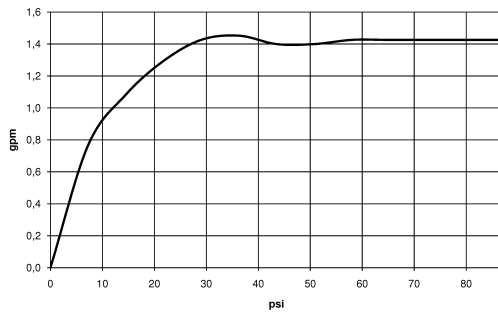

**Recommended article**

**Swivel limiter set -** 12 821 970 90

**Recommended article**

**Soap dispenser without flange - Matte Black** 82 424 970-33

**Recommended article**

**AIR SWITCH operating button, trim parts only - Matte Black** 10 713 970-33

### Flow rate chart