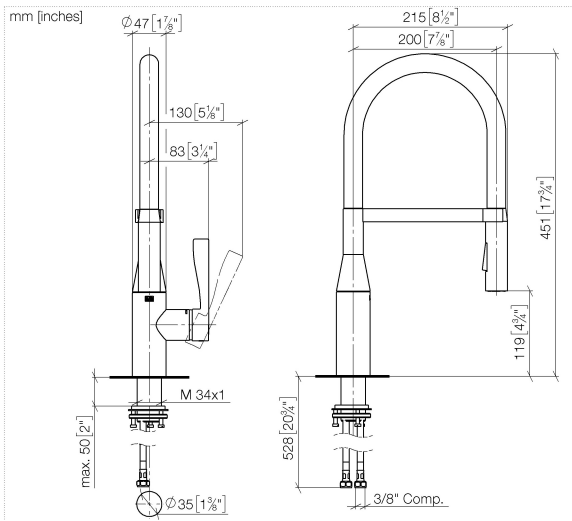

**SYNC Profi single-lever mixer - Matte Black**

33 865 895

- 7-7/8" Projection
- Flexible silicone hose with large operating range of up to 13-3/4"
- Swiveling 360°
- Optional restricted swivel available with swivel limiter set 12 821 970 90
- Aerated stream and spray mode
- Total height 17-3/4"
- Height to aerator/spout outlet 4-5/8"
- 1-3/8" hole diameter
- 2 x pressure hose with 3/8" compression fitting
- Sprayface with descaling system
- Water flow rate limited to max. 1.5 gpm
- lead-free
- This product can help a building meet the requirements of Green Building Rating Systems, e.g. LEED®, BREEAM®, DGNB

**Recommended article**

**Swivel limiter set -** 12 821 970 90

**Recommended article**

**Soap dispenser without flange - Matte Black** 82 424 970-33

**Recommended article**

**AIR SWITCH operating button, trim parts only - Matte Black** 10 713 970-33

## SYNC Profi single-lever mixer - Matte Black

33 865 895

### Flow rate chart