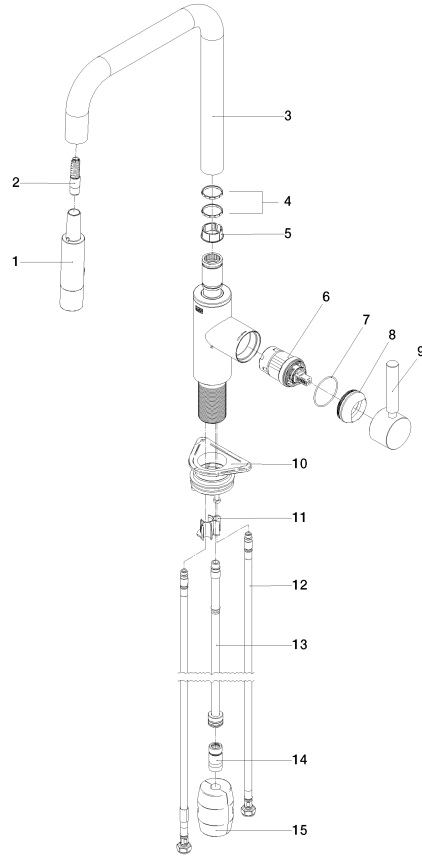

META SQUARE Single-lever mixer pull-down with spray function - Durabross (23kt Gold)

33 870 861 Product version from 2/1/2023

- 9-1/2" Projection
- Swiveling spout 360°
- Optional restricted swivel available with swivel limiter set 12 823 970 90
- Laminar and spray function
- Total height 15-1/4"
- 7-1/4" height to aerator/spout outlet
- 1-3/8" hole diameter
- 2 x pressure hose with 3/8" compression fitting
- 59" metal shower hose
- Sprayface with descaling system
- Water flow rate limited to max. 1.5 gpm
- lead-free
- Spray types can be changed while the water is running
- This product can help a building meet the requirements of Green Building Rating Systems, e.g. LEED®, BREEAM®, DGNB

33 870 861 Product version from 2/1/2023

mm [inches]

1:5

Flow rate chart

Codes & Standards

ASME A112.18.1

California Energy
Commission
(CEC)

cUPC

META SQUARE Single-lever mixer pull-down with spray function - Durabrass (23kt Gold)

33 870 861 Product version from 2/1/2023

Spare parts list

| Number | Item Number | Designation | Number of units | Lead time |
|--|--------------------|-------------|-----------------|-----------|
| 1 | 90 12 11 148 00-09 | shower | 1 | 60 |
| 2 | 04 30 02 120 00-85 | hose | 1 | 10 |
| 3 | 90 28 22 308 00-09 | spout | 1 | - |
| Spare part can no longer be ordered, please order the replacement item | | | | |
| 4 | 09 28 10 160 90 | ring | 2 | 2 |
| 5 | 09 18 40 186 90 | sleeve | 1 | 2 |
| 6 | 90 15 05 064 05 90 | cartridge | 1 | 2 |
| 7 | 09 14 10 190 90 | seal | 1 | 2 |
| 8 | 09 28 30 030-09 | cover | 1 | 40 |
| 9 | 90 20 66 027 00-09 | handle | 1 | 40 |
| 10 | 04 30 11 040 00 90 | fixing set | 1 | 2 |
| 11 | 09 20 93 056 90 | insert | 1 | 2 |
| 12 | 04 30 04 103 00 90 | hose | 2 | 2 |
| 13 | 04 28 20 067 00 90 | pipe | 1 | 2 |
| 14 | 90 24 03 253 01 90 | adaptor | 1 | 2 |
| 15 | 04 21 50 010 00 90 | accessories | 1 | 2 |