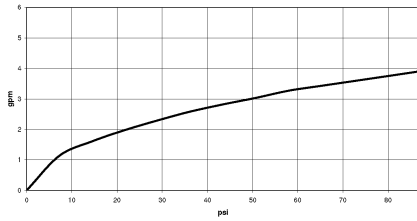

META SQUARE Single-lever mixer pull-down with spray function - Durabross (23kt Gold)

33 870 861 Product version from 2/1/2023

- 9-1/2" Projection
- Swiveling spout 360°
- Optional restricted swivel available with swivel limiter set 12 823 970 90
- Laminar and spray function
- Total height 15-1/4"
- 7-1/4" height to aerator/spout outlet
- 1-3/8" hole diameter
- 2 x pressure hose with 3/8" compression fitting
- 59" metal shower hose
- Sprayface with descaling system
- Water flow rate limited to max. 1.5 gpm
- lead-free
- Spray types can be changed while the water is running
- This product can help a building meet the requirements of Green Building Rating Systems, e.g. LEED®, BREEAM®, DGNB

Recommended article

Swivel limiter set -

12 823 970 90

Recommended article

AIR SWITCH operating button, trim parts only - Durabross (23kt Gold)

10 713 970-09

META SQUARE Single-lever mixer pull-down with spray function - Durabross (23kt Gold)

33 870 861 Product version from 2/1/2023

mm [inches]

1:5

Flow rate chart

Codes & Standards

ASME A112.18.1

California Energy
Commission
(CEC)

cUPC