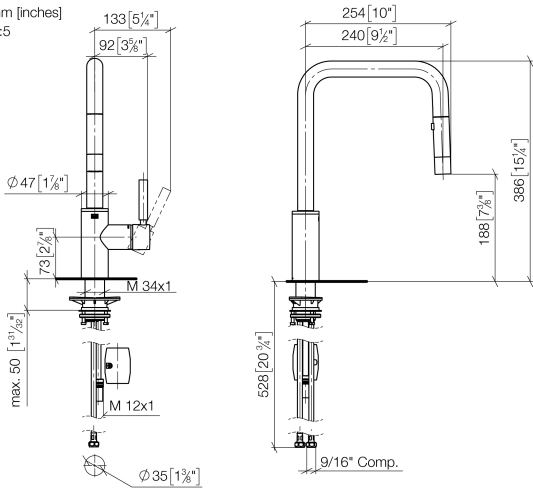

META SQUARE Single-lever mixer pull-down with spray function - Durabross (23kt Gold)

33 870 861 Product version from 2/1/2023

- 9-1/2" Projection
- Swiveling spout 360°
- Optional restricted swivel available with swivel limiter set 12 823 970 90
- Laminar and spray function
- Total height 15-1/4"
- 7-1/4" height to aerator/spout outlet
- 1-3/8" hole diameter
- 2 x pressure hose with 3/8" compression fitting
- 59" metal shower hose
- Sprayface with descaling system
- Water flow rate limited to max. 1.5 gpm
- lead-free
- Spray types can be changed while the water is running
- This product can help a building meet the requirements of Green Building Rating Systems, e.g. LEED®, BREEAM®, DGNB

Recommended article

Swivel limiter set -

12 823 970 90

Recommended article

AIR SWITCH operating button, trim parts only - Durabross (23kt Gold)

10 713 970-09

META SQUARE Single-lever mixer pull-down with spray function - Durabross (23kt Gold)

33 870 861 Product version from 2/1/2023

mm [inches]

1:5

Flow rate chart

Codes & Standards

ASME A112.18.1

California Energy
Commission
(CEC)

cUPC