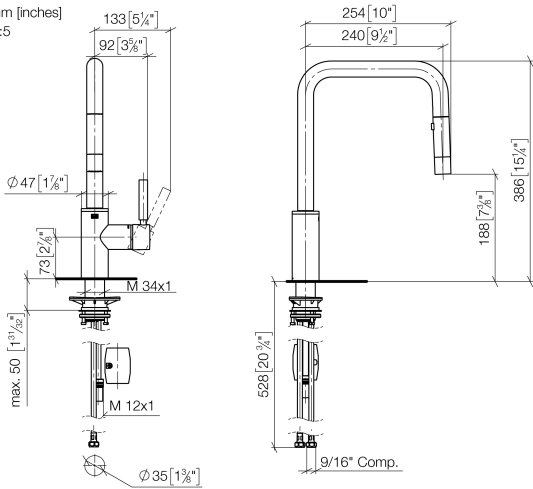

META SQUARE Single-lever mixer pull-down with spray function - Brushed Champagne (22kt Gold)

33 870 861 Product version from 2/1/2023

- 9-1/2" Projection
- Swiveling spout 360°
- Optional restricted swivel available with swivel limiter set 12 823 970 90
- Laminar and spray function
- Total height 15-1/4"
- 7-1/4" height to aerator/spout outlet
- 1-3/8" hole diameter
- 2 x pressure hose with 3/8" compression fitting
- 59" metal shower hose
- Sprayface with descaling system
- Water flow rate limited to max. 1.5 gpm
- lead-free
- Spray types can be changed while the water is running
- This product can help a building meet the requirements of Green Building Rating Systems, e.g. LEED®, BREEAM®, DGNB

Recommended article

Swivel limiter set -

12 823 970 90

Recommended article

AIR SWITCH operating button, trim parts only - Brushed Champagne (22kt Gold)

10 713 970-46

META SQUARE Single-lever mixer pull-down with spray function - Brushed Champagne (22kt Gold)

33 870 861 Product version from 2/1/2023

mm [inches]
1:5

Flow rate chart

Codes & Standards

ASME A112.18.1

California Energy
Commission
(CEC)

cUPC

NSF372

33 870 861 Product version from 2/1/2023

Spare parts list

Number	Item Number	Designation	Number of units	Lead time
1	90 12 11 148 00-46	shower	1	60
2	04 30 02 120 00-85	hose	1	10
3	90 28 22 308 00-46	spout	1	-
Spare part can no longer be ordered, please order the replacement item				
4	09 28 10 160 90	ring	2	2
5	09 18 40 186 90	sleeve	1	2
6	90 15 05 064 05 90	cartridge	1	2
7	09 14 10 190 90	seal	1	2
8	09 28 30 030-46	cover	1	60
9	90 20 66 027 00-46	handle	1	30
10	04 30 11 040 00 90	fixing set	1	2
11	09 20 93 056 90	insert	1	2
12	04 30 04 103 00 90	hose	2	2
13	04 28 20 067 00 90	pipe	1	2
14	90 24 03 253 01 90	adaptor	1	2
15	04 21 50 010 00 90	accessories	1	2