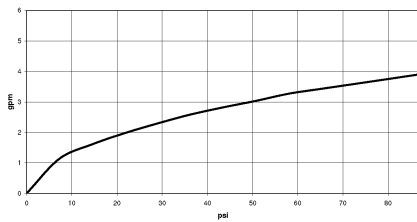

META SQUARE Single-lever mixer pull-down with spray function - Brushed Champagne (22kt Gold)

33 870 861 Product version from 2/1/2023

- 9-1/2" Projection
- Swiveling spout 360°
- Optional restricted swivel available with swivel limiter set 12 823 970 90
- Laminar and spray function
- Total height 15-1/4"
- 7-1/4" height to aerator/spout outlet
- 1-3/8" hole diameter
- 2 x pressure hose with 3/8" compression fitting
- 59" metal shower hose
- Sprayface with descaling system
- Water flow rate limited to max. 1.5 gpm
- lead-free
- Spray types can be changed while the water is running
- This product can help a building meet the requirements of Green Building Rating Systems, e.g. LEED®, BREEAM®, DGNB

Recommended article

Swivel limiter set -

12 823 970 90

Recommended article

AIR SWITCH operating button, trim parts only - Brushed Champagne (22kt Gold)

10 713 970-46

META SQUARE Single-lever mixer pull-down with spray function - Brushed Champagne (22kt Gold)

33 870 861 Product version from 2/1/2023

mm [inches]
1:5

Flow rate chart

Codes & Standards

ASME A112.18.1

California Energy
Commission
(CEC)

cUPC

NSF372