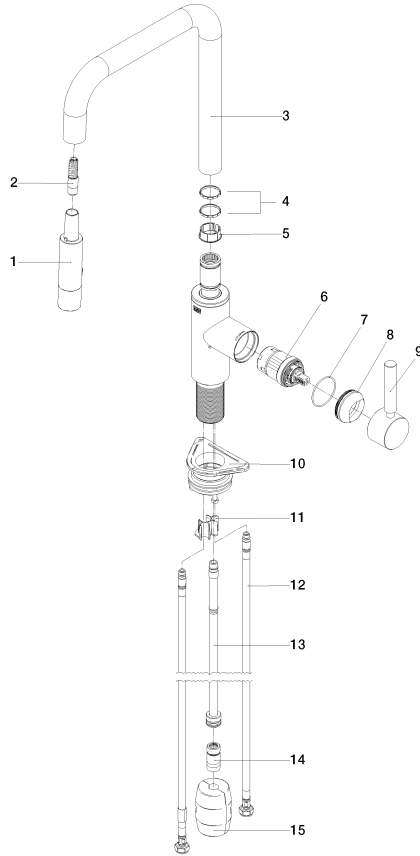

META SQUARE Single-lever mixer pull-down with spray function - Brushed Champagne (22kt Gold)

33 870 861 Product version from 2/1/2023

- 9-1/2" Projection
- Swiveling spout 360°
- Optional restricted swivel available with swivel limiter set 12 823 970 90
- Laminar and spray function
- Total height 15-1/4"
- 7-1/4" height to aerator/spout outlet
- 1-3/8" hole diameter
- 2 x pressure hose with 3/8" compression fitting
- 59" metal shower hose
- Sprayface with descaling system
- Water flow rate limited to max. 1.5 gpm
- lead-free
- Spray types can be changed while the water is running
- This product can help a building meet the requirements of Green Building Rating Systems, e.g. LEED®, BREEAM®, DGNB

Recommended article

Swivel limiter set -

12 823 970 90

Recommended article

AIR SWITCH operating button, trim parts only - Brushed Champagne (22kt Gold)

10 713 970-46

META SQUARE Single-lever mixer pull-down with spray function - Brushed Champagne (22kt Gold)

NSF61

META SQUARE Single-lever mixer pull-down with spray function - Brushed Champagne (22kt Gold)

33 870 861 Product version from 2/1/2023

Certificates

IAPMO_6397

IAPMO_N-4976

IAPMO_4976 (

**META SQUARE Single-lever mixer pull-down with spray function - Brushed
Champagne (22kt Gold)**

33 870 861 Product version from 2/1/2023

Spare parts list

Number	Item Number	Designation	Number of units	Lead time
1	90 12 11 148 00-46	shower	1	60
2	04 30 02 120 00-85	hose	1	10
3	90 28 22 308 00-46	spout	1	-
Spare part can no longer be ordered, please order the replacement item				
4	09 28 10 160 90	ring	2	2
5	09 18 40 186 90	sleeve	1	2
6	90 15 05 064 05 90	cartridge	1	2
7	09 14 10 190 90	seal	1	2
8	09 28 30 030-46	cover	1	60
9	90 20 66 027 00-46	handle	1	30
10	04 30 11 040 00 90	fixing set	1	2
11	09 20 93 056 90	insert	1	2
12	04 30 04 103 00 90	hose	2	2
13	04 28 20 067 00 90	pipe	1	2
14	90 24 03 253 01 90	adaptor	1	2
15	04 21 50 010 00 90	accessories	1	2