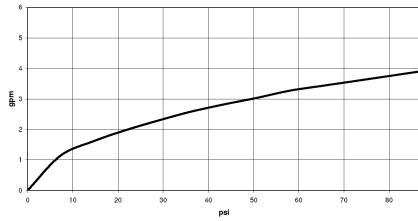

TARA Single-lever mixer pull-down with spray function - Chrome

33 870 888 Product version from 2/1/2023

- 9-1/2" Projection
- Swiveling spout 360°
- Optional restricted swivel available with swivel limiter set 12 823 970 90
- Laminar and spray function
- Total height 20"
- 9-3/4" height to aerator/spout outlet
- 1-3/8" hole diameter
- 2 x pressure hose with 3/8" compression fitting
- 59" metal shower hose
- Sprayface with descaling system
- Water flow rate limited to max. 1.5 gpm
- lead-free
- Spray types can be changed while the water is running
- This product can help a building meet the requirements of Green Building Rating Systems, e.g. LEED®, BREEAM®, DGNB

Recommended article

	Soap dispenser with flange - Chrome	82 444 970-00
--	--	---------------

TARA Single-lever mixer pull-down with spray function - Chrome

33 870 888 Product version from 2/1/2023

Flow rate chart