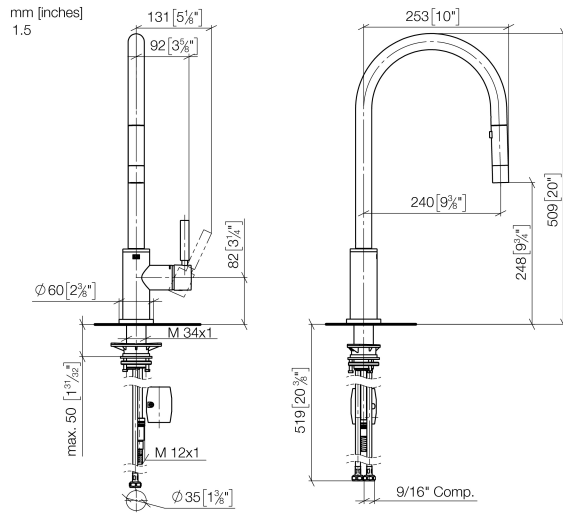

TARA Single-lever mixer pull-down with spray function - Chrome

33 870 888 Product version from 2/1/2023

- 9-1/2" Projection
- Swiveling spout 360°
- Optional restricted swivel available with swivel limiter set 12 823 970 90
- Laminar and spray function
- Total height 20"
- 9-3/4" height to aerator/spout outlet
- 1-3/8" hole diameter
- 2 x pressure hose with 3/8" compression fitting
- 59" metal shower hose
- Sprayface with descaling system
- Water flow rate limited to max. 1.5 gpm
- lead-free
- Spray types can be changed while the water is running
- This product can help a building meet the requirements of Green Building Rating Systems, e.g. LEED®, BREEAM®, DGNB

Recommended article

	Swivel limiter set -	12 823 970 90
--	-----------------------------	---------------

Recommended article

	AIR SWITCH operating button, trim parts only - Chrome	10 713 970-00
--	--	---------------

Recommended article

	Soap dispenser with flange - Chrome	82 444 970-00
--	--	---------------

TARA Single-lever mixer pull-down with spray function - Chrome

33 870 888 Product version from 2/1/2023

Flow rate chart

Certificates

IAPMO_6397

IAPMO_N-4976

IAPMO_4976 (

TARA Single-lever mixer pull-down with spray function - Chrome

33 870 888 Product version from 2/1/2023

Spare parts list

Number	Item Number	Designation	Number of units	Lead time
1	90 12 11 148 00-00	shower	1	10
2	04 30 02 120 00-00	hose	1	10
3	90 28 22 304 00-00	spout	1	10
4	09 28 10 160 90	ring	2	2
5	09 18 40 186 90	sleeve	1	2
6	90 15 05 064 05 90	cartridge	1	2
7	09 14 10 190 90	seal	1	2
8	09 28 30 030-00	cover	1	10
9	90 20 66 027 00-00	handle	1	10
10	09 14 10 036 90	seal	1	2
11	90 27 22 047 00-00	rosette	1	10
12	09 14 10 050 90	seal	1	2
13	04 30 11 040 00 90	fixing set	1	2
14	09 20 93 056 90	insert	1	2
15	04 30 04 103 00 90	hose	2	2
16	04 28 20 067 00 90	pipe	1	2
17	90 24 03 253 01 90	adaptor	1	2
18	04 21 50 010 00 90	accessories	1	2