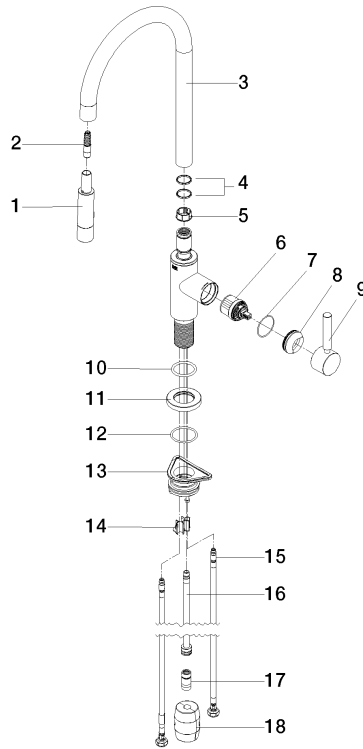

TARA Single-lever mixer pull-down with spray function - Chrome

33 870 888 Product version from 2/1/2023

- 9-1/2" Projection
- Swiveling spout 360°
- Optional restricted swivel available with swivel limiter set 12 823 970 90
- Laminar and spray function
- Total height 20"
- 9-3/4" height to aerator/spout outlet
- 1-3/8" hole diameter
- 2 x pressure hose with 3/8" compression fitting
- 59" metal shower hose
- Sprayface with descaling system
- Water flow rate limited to max. 1.5 gpm
- lead-free
- Spray types can be changed while the water is running
- This product can help a building meet the requirements of Green Building Rating Systems, e.g. LEED®, BREEAM®, DGNB

Recommended article

	Swivel limiter set -	12 823 970 90
--	-----------------------------	---------------

Recommended article

	AIR SWITCH operating button, trim parts only - Chrome	10 713 970-00
--	--	---------------

Recommended article

	Soap dispenser with flange - Chrome	82 444 970-00
--	--	---------------

TARA Single-lever mixer pull-down with spray function - Chrome

33 870 888 Product version from 2/1/2023

Flow rate chart

Certificates

IAPMO_6397

IAPMO_N-4976

IAPMO_4976 (

TARA Single-lever mixer pull-down with spray function - Chrome

33 870 888 Product version from 2/1/2023

Spare parts list

Number	Item Number	Designation	Number of units	Lead time
1	90 12 11 148 00-00	shower	1	10
2	04 30 02 120 00-00	hose	1	10
3	90 28 22 304 00-00	spout	1	10
4	09 28 10 160 90	ring	2	2
5	09 18 40 186 90	sleeve	1	2
6	90 15 05 064 05 90	cartridge	1	2
7	09 14 10 190 90	seal	1	2
8	09 28 30 030-00	cover	1	10
9	90 20 66 027 00-00	handle	1	10
10	09 14 10 036 90	seal	1	2
11	90 27 22 047 00-00	rosette	1	10
12	09 14 10 050 90	seal	1	2
13	04 30 11 040 00 90	fixing set	1	2
14	09 20 93 056 90	insert	1	2
15	04 30 04 103 00 90	hose	2	2
16	04 28 20 067 00 90	pipe	1	2
17	90 24 03 253 01 90	adaptor	1	2
18	04 21 50 010 00 90	accessories	1	2