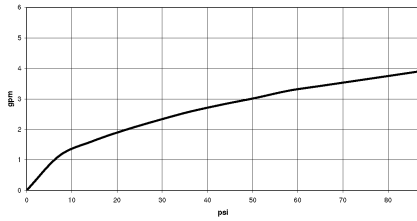

Flow rate chart

Codes & Standards

ASME A112.18.1	California Energy Commission (CEC)	cUPC	NSF372
NSF61			

TARA Single-lever mixer pull-down with spray function - Durabronz (23kt Gold)

33 870 888 Product version from 2/1/2023