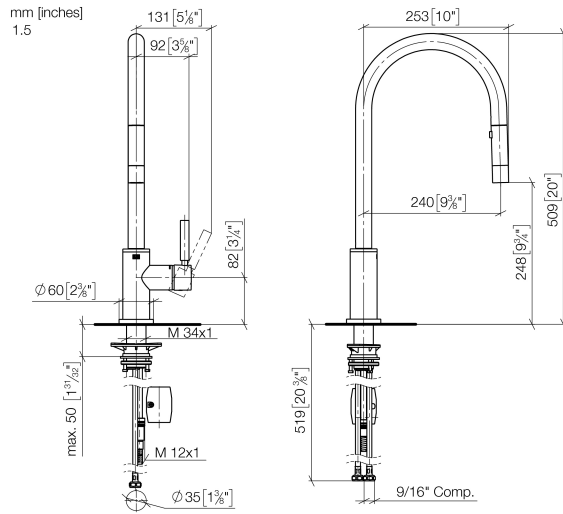

TARA Single-lever mixer pull-down with spray function - Durabronze (23kt Gold)

33 870 888 Product version from 2/1/2023

- 9-1/2" Projection
- Swiveling spout 360°
- Optional restricted swivel available with swivel limiter set 12 823 970 90
- Laminar and spray function
- Total height 20"
- 9-3/4" height to aerator/spout outlet
- 1-3/8" hole diameter
- 2 x pressure hose with 3/8" compression fitting
- 59" metal shower hose
- Sprayface with descaling system
- Water flow rate limited to max. 1.5 gpm
- lead-free
- Spray types can be changed while the water is running
- This product can help a building meet the requirements of Green Building Rating Systems, e.g. LEED®, BREEAM®, DGNB

Recommended article

	Swivel limiter set -	12 823 970 90
--	-----------------------------	---------------

Recommended article

	AIR SWITCH operating button, trim parts only - Durabronze (23kt Gold)	10 713 970-09
--	--	---------------

Recommended article

	Soap dispenser with flange - Durabronze (23kt Gold)	82 444 970-09
--	--	---------------

TARA Single-lever mixer pull-down with spray function - Durabronze (23kt Gold)

33 870 888 Product version from 2/1/2023

Flow rate chart

Codes & Standards

ASME A112.18.1	California Energy Commission (CEC)	cUPC	NSF372
NSF61			

TARA Single-lever mixer pull-down with spray function - Durabronz (23kt Gold)

33 870 888 Product version from 2/1/2023