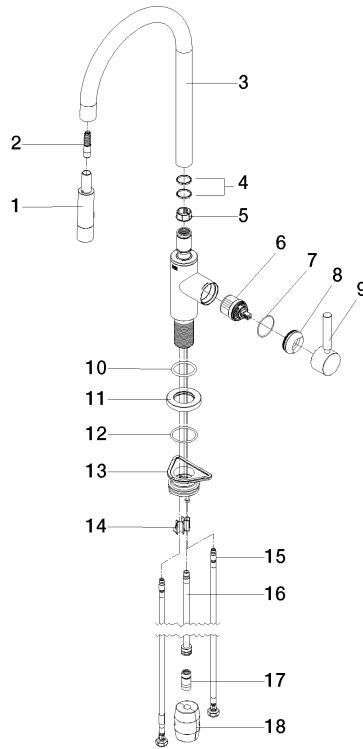

TARA Single-lever mixer pull-down with spray function - Durabronze (23kt Gold)

33 870 888 Product version from 2/1/2023

- 9-1/2" Projection
- Swiveling spout 360°
- Optional restricted swivel available with swivel limiter set 12 823 970 90
- Laminar and spray function
- Total height 20"
- 9-3/4" height to aerator/spout outlet
- 1-3/8" hole diameter
- 2 x pressure hose with 3/8" compression fitting
- 59" metal shower hose
- Sprayface with descaling system
- Water flow rate limited to max. 1.5 gpm
- lead-free
- Spray types can be changed while the water is running
- This product can help a building meet the requirements of Green Building Rating Systems, e.g. LEED®, BREEAM®, DGNB

Flow rate chart

Codes & Standards

ASME A112.18.1	California Energy Commission (CEC)	cUPC	NSF372
NSF61			

TARA Single-lever mixer pull-down with spray function - Durabronz (23kt Gold)

33 870 888 Product version from 2/1/2023

Certificates

IAPMO_6397

IAPMO_N-4976

IAPMO_4976 (

TARA Single-lever mixer pull-down with spray function - Durabronz (23kt Gold)

33 870 888 Product version from 2/1/2023

TARA Single-lever mixer pull-down with spray function - Durabronz (23kt Gold)

33 870 888 Product version from 2/1/2023

Spare parts list

Number	Item Number	Designation	Number of units	Lead time
1	90 12 11 148 00-09	shower	1	-
Spare part can no longer be ordered, please order the replacement item				
2	04 30 02 120 00-85	hose	1	10
3	90 28 22 304 00-09	spout	1	40
4	09 28 10 160 90	ring	2	2
5	09 18 40 186 90	sleeve	1	2
6	90 15 05 064 05 90	cartridge	1	2
7	09 14 10 190 90	seal	1	2
8	09 28 30 030-09	cover	1	40
9	90 20 66 027 00-09	handle	1	40
10	09 14 10 036 90	seal	1	2
11	90 27 22 047 00-09	rosette	1	-
Spare part can no longer be ordered, please order the replacement item				
12	09 14 10 050 90	seal	1	2
13	04 30 11 040 00 90	fixing set	1	2
14	09 20 93 056 90	insert	1	2
15	04 30 04 103 00 90	hose	2	2
16	04 28 20 067 00 90	pipe	1	2
17	90 24 03 253 01 90	adaptor	1	2
18	04 21 50 010 00 90	accessories	1	2