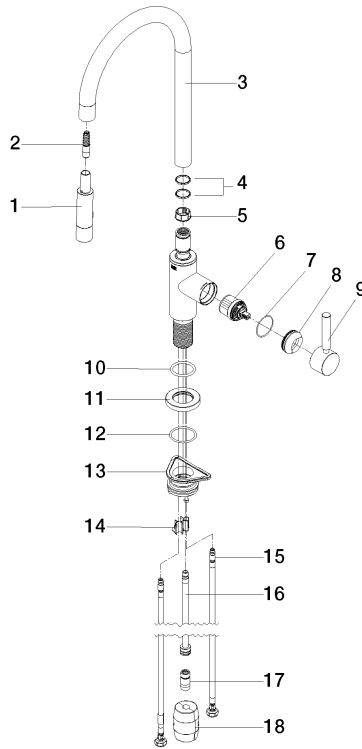

TARA Single-lever mixer pull-down with spray function - Brushed Durabronze (23kt Gold)

33 870 888 Product version from 2/1/2023

- 9-1/2" Projection
- Swiveling spout 360°
- Optional restricted swivel available with swivel limiter set 12 823 970 90
- Laminar and spray function
- Total height 20"
- 9-3/4" height to aerator/spout outlet
- 1-3/8" hole diameter
- 2 x pressure hose with 3/8" compression fitting
- 59" metal shower hose
- Sprayface with descaling system
- Water flow rate limited to max. 1.5 gpm
- lead-free
- Spray types can be changed while the water is running
- This product can help a building meet the requirements of Green Building Rating Systems, e.g. LEED®, BREEAM®, DGNB

33 870 888 Product version from 2/1/2023

mm [inches]
1.5

Flow rate chart

Codes & Standards

California Energy
Commission
(CEC)

NSF372

NSF61

TARA Single-lever mixer pull-down with spray function - Brushed Durabronze (23kt Gold)

33 870 888 Product version from 2/1/2023

Certificates

IAPMO_6397

IAPMO_N-4976

TARA Single-lever mixer pull-down with spray function - Brushed Durabronz (23kt Gold)

33 870 888 Product version from 2/1/2023

Spare parts list

Number	Item Number	Designation	Number of units	Lead time
	1 90 12 11 148 00-28	shower	1	60
	2 04 30 02 120 00-85	hose	1	10
	3 90 28 22 304 00-28	spout	1	20
	4 09 28 10 160 90	ring	2	2
	5 09 18 40 186 90	sleeve	1	2
	6 90 15 05 064 05 90	cartridge	1	2
	7 09 14 10 190 90	seal	1	2
	8 09 28 30 030-28	cover	1	20
	9 90 20 66 027 00-28	handle	1	20
	10 09 14 10 036 90	seal	1	2
	11 90 27 22 047 00-28	rosette	1	-
Spare part can no longer be ordered, please order the replacement item				
	12 09 14 10 050 90	seal	1	2
	13 04 30 11 040 00 90	fixing set	1	2
	14 09 20 93 056 90	insert	1	2
	15 04 30 04 103 00 90	hose	2	2
	16 04 28 20 067 00 90	pipe	1	2
	17 90 24 03 253 01 90	adaptor	1	2
	18 04 21 50 010 00 90	accessories	1	2