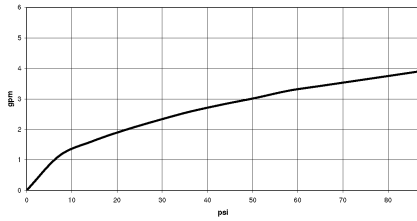

TARA Single-lever mixer pull-down with spray function - Brushed Durabronze (23kt Gold)

33 870 888 Product version from 2/1/2023

- 9-1/2" Projection
- Swiveling spout 360°
- Optional restricted swivel available with swivel limiter set 12 823 970 90
- Laminar and spray function
- Total height 20"
- 9-3/4" height to aerator/spout outlet
- 1-3/8" hole diameter
- 2 x pressure hose with 3/8" compression fitting
- 59" metal shower hose
- Sprayface with descaling system
- Water flow rate limited to max. 1.5 gpm
- lead-free
- Spray types can be changed while the water is running
- This product can help a building meet the requirements of Green Building Rating Systems, e.g. LEED®, BREEAM®, DGNB

Recommended article

Swivel limiter set -

12 823 970 90

Recommended article

AIR SWITCH operating button, trim parts only - Brushed Durabronze (23kt Gold)

10 713 970-28

TARA Single-lever mixer pull-down with spray function - Brushed Durabron (23kt Gold)

33 870 888 Product version from 2/1/2023

mm [inches]
1.5

Flow rate chart

Codes & Standards

California Energy
Commission
(CEC)

NSF372

NSF61

TARA Single-lever mixer pull-down with spray function - Brushed Durabronze (23kt Gold)