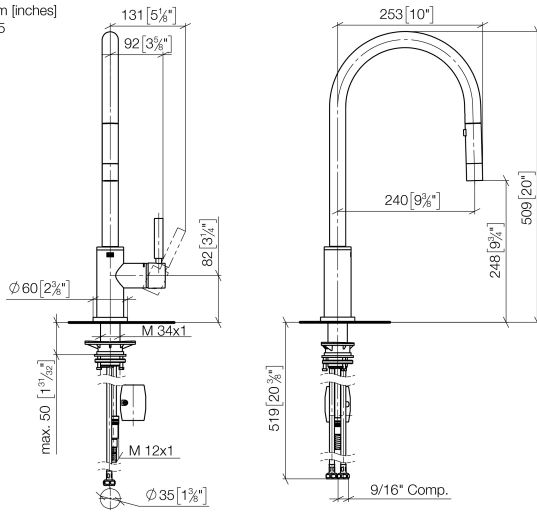

TARA Single-lever mixer pull-down with spray function - Brushed Durabronze (23kt Gold)

33 870 888 Product version from 2/1/2023

- 9-1/2" Projection
- Swiveling spout 360°
- Optional restricted swivel available with swivel limiter set 12 823 970 90
- Laminar and spray function
- Total height 20"
- 9-3/4" height to aerator/spout outlet
- 1-3/8" hole diameter
- 2 x pressure hose with 3/8" compression fitting
- 59" metal shower hose
- Sprayface with descaling system
- Water flow rate limited to max. 1.5 gpm
- lead-free
- Spray types can be changed while the water is running
- This product can help a building meet the requirements of Green Building Rating Systems, e.g. LEED®, BREEAM®, DGNB

33 870 888 Product version from 2/1/2023

mm [inches]
1.5

Flow rate chart

Codes & Standards

California Energy
Commission
(CEC)

NSF372

NSF61

TARA Single-lever mixer pull-down with spray function - Brushed Durabronze (23kt Gold)

33 870 888 Product version from 2/1/2023

Certificates

IAPMO_6397

IAPMO_N-4976

TARA Single-lever mixer pull-down with spray function - Brushed Durabronz (23kt Gold)

33 870 888 Product version from 2/1/2023

Spare parts list

Number	Item Number	Designation	Number of units	Lead time
	1 90 12 11 148 00-28	shower	1	60
	2 04 30 02 120 00-85	hose	1	10
	3 90 28 22 304 00-28	spout	1	20
	4 09 28 10 160 90	ring	2	2
	5 09 18 40 186 90	sleeve	1	2
	6 90 15 05 064 05 90	cartridge	1	2
	7 09 14 10 190 90	seal	1	2
	8 09 28 30 030-28	cover	1	20
	9 90 20 66 027 00-28	handle	1	20
	10 09 14 10 036 90	seal	1	2
	11 90 27 22 047 00-28	rosette	1	-
Spare part can no longer be ordered, please order the replacement item				
	12 09 14 10 050 90	seal	1	2
	13 04 30 11 040 00 90	fixing set	1	2
	14 09 20 93 056 90	insert	1	2
	15 04 30 04 103 00 90	hose	2	2
	16 04 28 20 067 00 90	pipe	1	2
	17 90 24 03 253 01 90	adaptor	1	2
	18 04 21 50 010 00 90	accessories	1	2