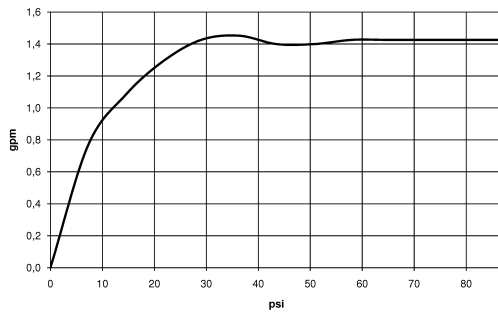

## SYNC Single-lever mixer pull-down with spray function - Chrome

33 875 895 Product version from 2/26/2015

### Flow rate chart