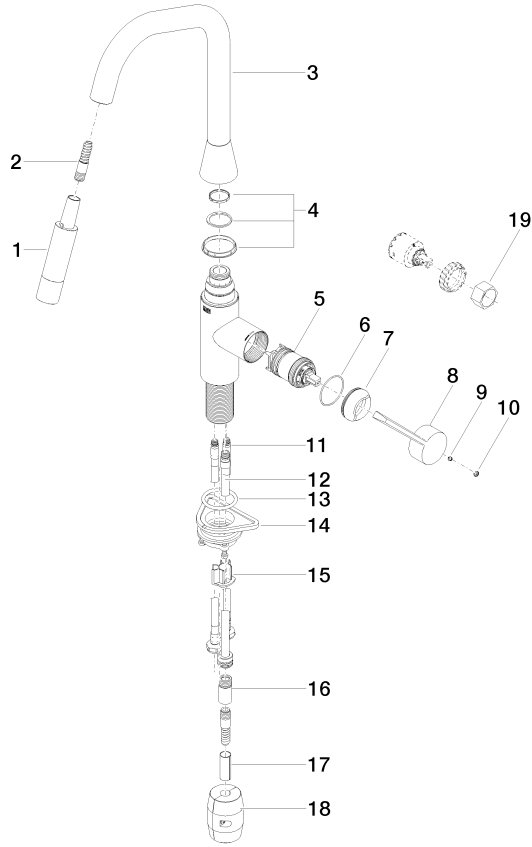

# SYNC Single-lever mixer pull-down with spray function - Chrome

33 875 895 Product version from 2/26/2015

- 9-1/2" Projection
- Swiveling spout 360°
- Optional restricted swivel available with swivel limiter set 12 821 970 90
- Laminar and spray function
- Total height 16-1/2"
- 9-1/2" height to aerator/spout outlet
- 1-3/8" hole diameter
- 2 x pressure hose with 3/8" compression fitting
- 59" metal shower hose
- Sprayface with descaling system
- Water flow rate limited to max. 1.5 gpm
- lead-free
- Spray types can be changed while the water is running
- This product can help a building meet the requirements of Green Building Rating Systems, e.g. LEED®, BREEAM®, DGNB

## SYNC Single-lever mixer pull-down with spray function - Chrome

---

33 875 895 Product version from 2/26/2015

### Certificates

---

IAPMO\_N-4976

IAPMO\_6397

IAPMO\_4976 (

**SYNC Single-lever mixer pull-down with spray function - Chrome**

33 875 895 Product version from 2/26/2015

**Spare parts list**

Number	Item Number	Designation	Number of units	Lead time
1	90 12 11 148 00-00	shower	1	10
2	04 30 02 120 00-00	hose	1	10
3	90 28 22 301 00-00	spout	1	10
4	90 28 10 161 00 90	set	1	2
5	90 15 05 064 05 90	cartridge	1	2
6	09 14 10 190 90	seal	1	2
7	09 28 30 030-00	cover	1	10
8	09 20 89 020-00	handle	1	10
9	90 31 11 063 00 90	pin	1	2
10	90 31 20 087 00-00	plug	1	10
11	04 30 04 103 00 90	hose	2	2
12	04 28 20 067 00 90	pipe	1	2
13	09 14 10 036 90	seal	1	2
14	04 30 11 040 00 90	fixing set	1	2
15	09 20 93 056 90	insert	1	2
16	90 24 03 253 01 90	adaptor	1	2
17	09 30 03 038 90	hose	1	2
18	04 21 50 010 00 90	accessories	1	2
19	90 30 09 031 00 90	key	1	2