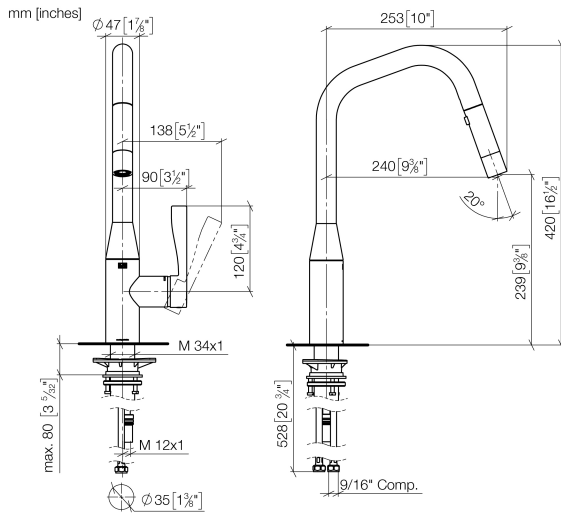

# SYNC Single-lever mixer pull-down with spray function - Chrome

33 875 895 Product version from 2/26/2015

- 9-1/2" Projection
- Swiveling spout 360°
- Optional restricted swivel available with swivel limiter set 12 821 970 90
- Laminar and spray function
- Total height 16-1/2"
- 9-1/2" height to aerator/spout outlet
- 1-3/8" hole diameter
- 2 x pressure hose with 3/8" compression fitting
- 59" metal shower hose
- Sprayface with descaling system
- Water flow rate limited to max. 1.5 gpm
- lead-free
- Spray types can be changed while the water is running
- This product can help a building meet the requirements of Green Building Rating Systems, e.g. LEED®, BREEAM®, DGNB

## Recommended article

**AIR SWITCH operating button, trim parts only - Chrome**

10 713 970-00

## Recommended article

**Soap dispenser without flange - Chrome**

82 424 970-00

## SYNC Single-lever mixer pull-down with spray function - Chrome

33 875 895 Product version from 2/26/2015