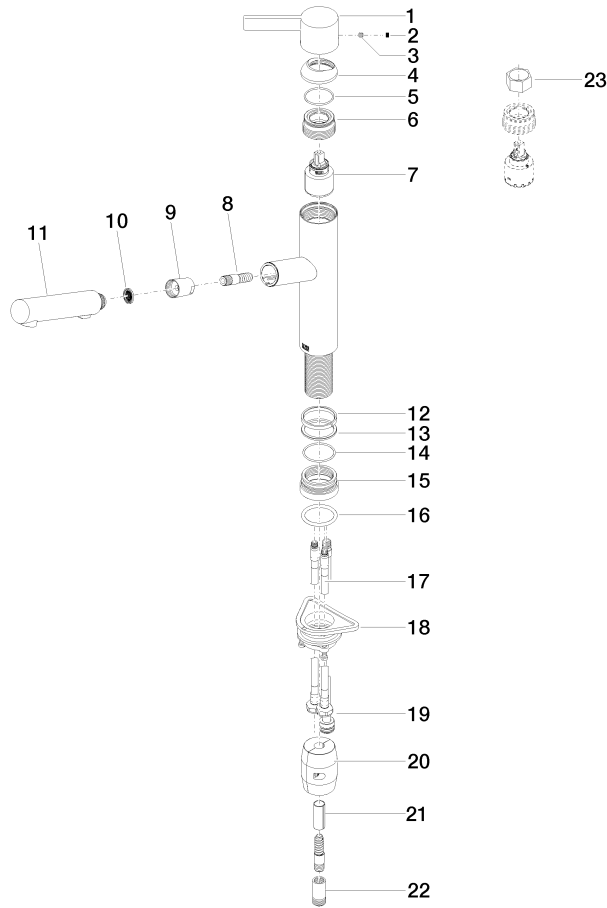

ENO Single-lever mixer with pull-out spout with spray function - Chrome

33 876 760 Product version from 4/1/2024

- 8-1/8" Projection
- Swiveling spout 130°
- Aerated stream and spray mode
- Total height 10"
- Height to aerator/spout outlet 7"
- 1-3/8" hole diameter
- 2 x pressure hose with 3/8" compression fitting
- 63" metal shower hose
- Water flow rate limited to max. 1.5 gpm
- lead-free
- This product can help a building meet the requirements of Green Building Rating Systems, e.g. LEED®, BREEAM®, DGNB

Recommended article

AIR SWITCH operating button, trim parts only - Chrome 10 713 970-00

ENO Single-lever mixer with pull-out spout with spray function - Chrome

33 876 760 Product version from 4/1/2024

Flow rate chart

ENO Single-lever mixer with pull-out spout with spray function - Chrome

33 876 760 Product version from 4/1/2024

ENO Single-lever mixer with pull-out spout with spray function - Chrome

33 876 760 Product version from 4/1/2024

Spare parts list

Number	Item Number	Designation	Number of units	Lead time
1	09 20 76 001-00	handle	1	10
2	90 31 20 109 00 90	plug	1	2
3	90 31 11 030 00 90	pin	1	2
4	09 28 30 012-00	cover	1	10
5	09 14 10 102 90	seal	1	2
6	09 24 04 270 90	nut	1	2
7	90 15 05 064 00 90	cartridge	1	2
8	04 30 02 121 00-00	hose	1	10
9	90 24 03 358 00-00	sleeve	1	10
10	09 23 01 039 90	sieve	1	2
11	90 12 11 185 00-00	shower	1	10
12	09 14 15 029 90	ring	1	2
13	09 28 10 144 90	ring	1	2
14	09 14 10 034 90	seal	1	2
15	09 27 76 001-00	rosette	1	10
16	09 14 10 036 90	seal	1	2
17	04 30 04 103 00 90	hose	2	2
18	04 30 11 040 00 90	fixing set	1	2
19	04 28 20 067 00 90	pipe	1	2
20	04 21 50 010 00 90	accessories	1	2
21	09 30 03 038 90	hose	1	2
22	90 24 03 253 01 90	adaptor	1	2
23	90 30 09 031 00 90	key	1	2