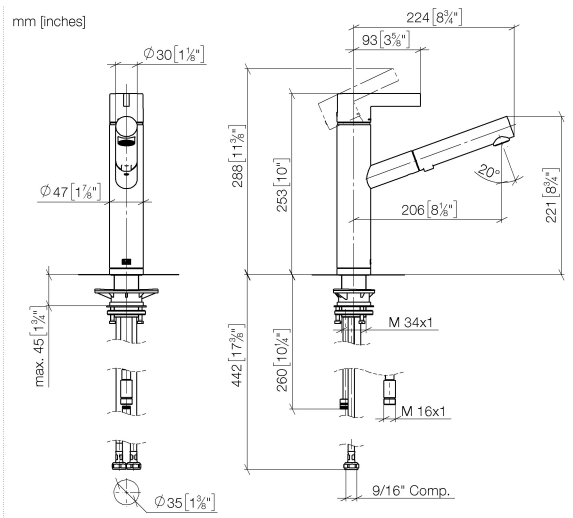

ENO Single-lever mixer with pull-out spout with spray function - Chrome

33 876 760 Product version from 4/1/2024

- 8-1/8" Projection
- Swiveling spout 130°
- Aerated stream and spray mode
- Total height 10"
- Height to aerator/spout outlet 7"
- 1-3/8" hole diameter
- 2 x pressure hose with 3/8" compression fitting
- 63" metal shower hose
- Water flow rate limited to max. 1.5 gpm
- lead-free
- This product can help a building meet the requirements of Green Building Rating Systems, e.g. LEED®, BREEAM®, DGNB

(ADA)

Internal backflow preventer.

Can be toggled between aerated stream and spray mode while water is running.

	Chrome	33 876 760-00 0010
	Brushed Platinum	33 876 760-06 0010
	Platinum	33 876 760-08 0010
	Dark Chrome	33 876 760-19 0010
	Brushed Durabronze (23kt Gold)	33 876 760-28 0010
	Brushed Bronze	33 876 760-42 0010
	Brushed Champagne (22kt Gold)	33 876 760-46 0010
	Champagne (22kt Gold)	33 876 760-47 0010
	Brushed Chrome	33 876 760-93 0010
	Brushed Dark Platinum	33 876 760-99 0010

Recommended article

AIR SWITCH operating button, trim parts only - Chrome 10 713 970-00

ENO Single-lever mixer with pull-out spout with spray function - Chrome

33 876 760 Product version from 4/1/2024

Flow rate chart

ENO Single-lever mixer with pull-out spout with spray function - Chrome

33 876 760 Product version from 4/1/2024

ENO Single-lever mixer with pull-out spout with spray function - Chrome

33 876 760 Product version from 4/1/2024