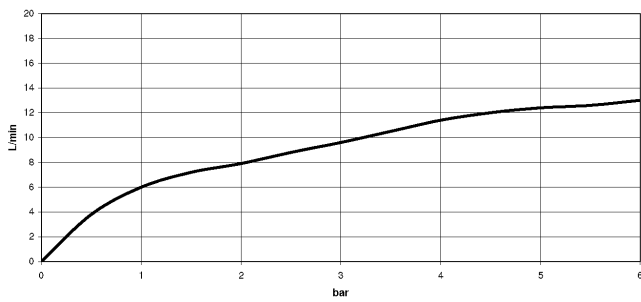

ENO Single-lever mixer with pull-out spout with spray function - Chrome

33 876 760 Product version from 4/1/2024

- 8-1/8" Projection
- Swiveling spout 130°
- Aerated stream and spray mode
- Total height 10"
- Height to aerator/spout outlet 7"
- 1-3/8" hole diameter
- 2 x pressure hose with 3/8" compression fitting
- 63" metal shower hose
- Water flow rate limited to max. 1.5 gpm
- lead-free
- This product can help a building meet the requirements of Green Building Rating Systems, e.g. LEED®, BREEAM®, DGNB

Recommended article

AIR SWITCH operating button, trim parts only - Chrome 10 713 970-00

ENO Single-lever mixer with pull-out spout with spray function - Chrome

33 876 760 Product version from 4/1/2024

Flow rate chart