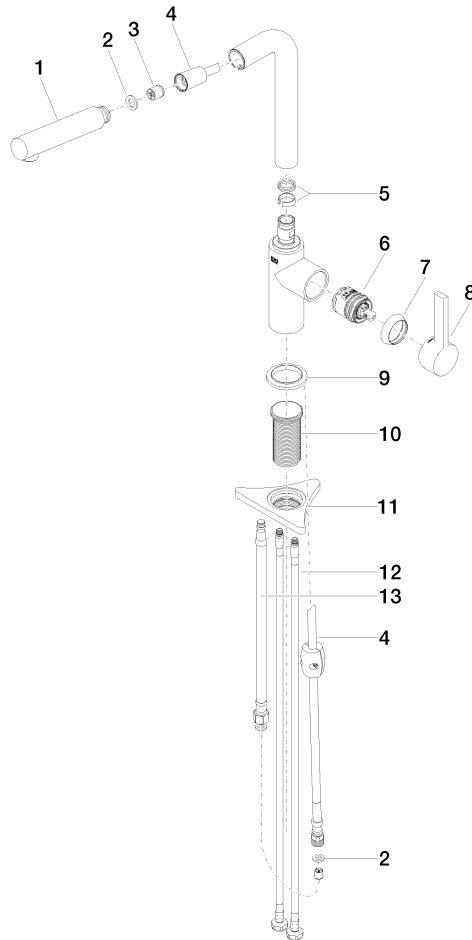

## DORNBACHT PIUR Single-lever mixer with pull-out spout - Soft Black

---

33 950 210

### Certificates

---

IAPMO\_N-4976

IAPMO\_6397

**DORNBRACHT PIUR Single-lever mixer with pull-out spout - Soft Black**

33 950 210

Parts for other finishes can be found here: [Chrome](#)

**Spare parts list**

Number	Item Number	Designation	Number of units	Lead time
1	90 12 11 180 01-69	shower	1	2
2	90 14 05 081 00 90	seal	1	2
3	90 23 01 051 01 90	flow reducer	1	2
4	90 30 02 101 00 90	hose	1	2
5	90 14 15 060 00 90	gasket kit	1	2
6	90 15 05 060 00 90	cartridge	1	2
7	90 28 30 011 00-69	cover	1	2
8	90 20 21 001 00-69	handle	1	2
9	90 27 21 001 00-69	rosette	1	2
10	90 30 01 200 00 90	shaft	1	2
11	90 23 10 003 00 90	fixing set	1	2
12	04 30 04 103 00 90	hose	2	2
13	90 30 04 110 00 90	hose	1	2