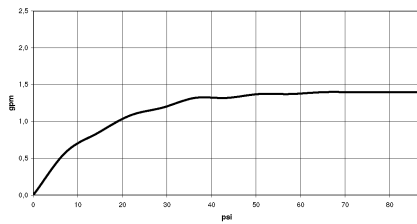

## DORNBRAUCH PIUR Single-lever mixer with pull-out spout - Soft Black

---

33 950 210

- 8" Projection
- Swiveling spout 360°
- Aerated stream
- Water flow rate limited to max. 1.3 gpm
- lead-free
- Fabric braided spray hose 59"

Internal backflow preventer.

	Soft Black	33 950 210-69 0010
	Chrome	33 950 210-00 0010
	Brushed Nickel	33 950 210-70 0010

## DORNBRACHT PIUR Single-lever mixer with pull-out spout - Soft Black

33 950 210

### Flow rate chart