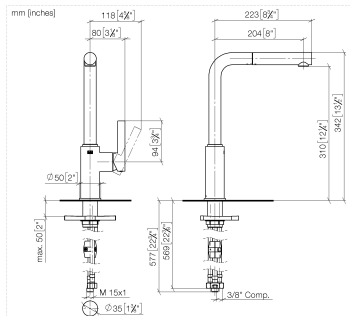

DORNBRACHT PIUR Single-lever mixer with pull-out spout - Soft Black

33 950 210