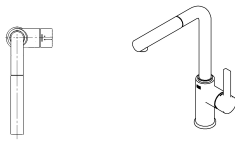

## DORNBRAUCH PIUR Single-lever mixer with pull-out spout - Soft Black

---

33 950 210

- 8" Projection
- Swiveling spout 360°
- Aerated stream
- Water flow rate limited to max. 1.3 gpm
- lead-free
- Fabric braided spray hose 59"

Internal backflow preventer.

	Soft Black	33 950 210-69 0010
	Chrome	33 950 210-00 0010
	Brushed Nickel	33 950 210-70 0010

## DORNBRACHT PIUR Single-lever mixer with pull-out spout - Soft Black

33 950 210