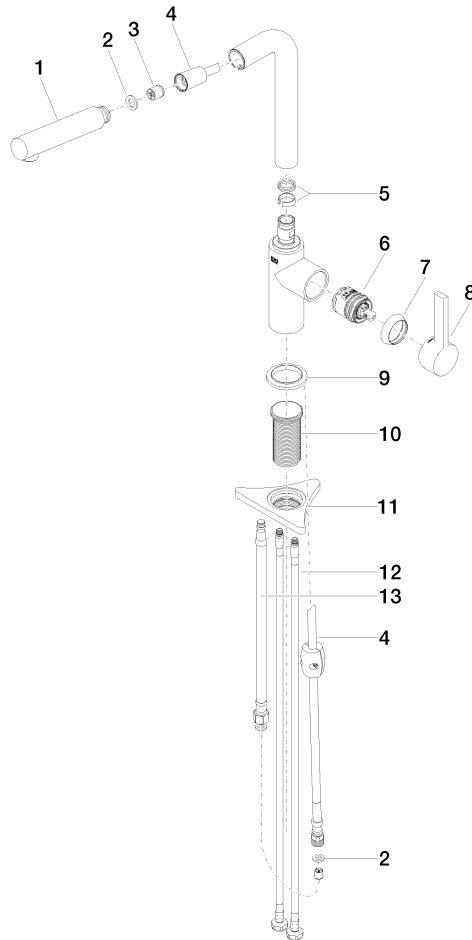

DORNBRACHT PIUR Single-lever mixer with pull-out spout - Brushed Nickel

33 950 210

- 8" Projection
- Swiveling spout 360°
- Aerated stream
- Water flow rate limited to max. 1.3 gpm
- lead-free
- Fabric braided spray hose 59"

Internal backflow preventer.

	Brushed Nickel	33 950 210-70 0010
	Chrome	33 950 210-00 0010
	Soft Black	33 950 210-69 0010

DORNBRACHT PIUR Single-lever mixer with pull-out spout - Brushed Nickel

33 950 210

Flow rate chart

Codes & Standards

California Energy
Commission
(CEC)

NSF372

NSF61

DORNBACHT PIUR Single-lever mixer with pull-out spout - Brushed Nickel

33 950 210

Certificates

IAPMO_N-4976

IAPMO_6397

DORNBRACHT PIUR Single-lever mixer with pull-out spout - Brushed Nickel

33 950 210

Parts for other finishes can be found here: [Chrome](#)

Spare parts list

Number	Item Number	Designation	Number of units	Lead time
1	90 12 11 180 01-70	shower	1	2
2	90 14 05 081 00 90	seal	1	2
3	90 23 01 051 01 90	flow reducer	1	2
4	90 30 02 101 00 90	hose	1	2
5	90 14 15 060 00 90	gasket kit	1	2
6	90 15 05 060 00 90	cartridge	1	2
7	90 28 30 011 00-70	cover	1	2
8	90 20 21 001 00-70	handle	1	2
9	90 27 21 001 00-70	rosette	1	2
10	90 30 01 200 00 90	shaft	1	2
11	90 23 10 003 00 90	fixing set	1	2
12	04 30 04 103 00 90	hose	2	2
13	90 30 04 110 00 90	hose	1	2