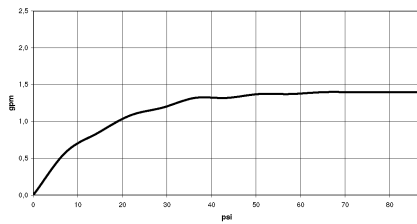

DORNBRACHT PIUR Single-lever mixer with pull-out spout - Brushed Nickel

33 950 210

- 8" Projection
- Swiveling spout 360°
- Aerated stream
- Water flow rate limited to max. 1.3 gpm
- lead-free
- Fabric braided spray hose 59"

Internal backflow preventer.

	Brushed Nickel	33 950 210-70 0010
	Chrome	33 950 210-00 0010
	Soft Black	33 950 210-69 0010

DORNBRACHT PIUR Single-lever mixer with pull-out spout - Brushed Nickel

33 950 210

Flow rate chart

Codes & Standards

California Energy
Commission
(CEC)

NSF372

NSF61

DORNBACHT PIUR Single-lever mixer with pull-out spout - Brushed Nickel

33 950 210

Certificates