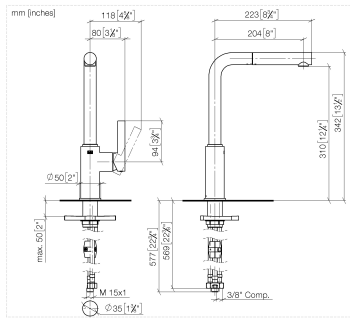

DORNBRACHT PIUR Single-lever mixer with pull-out spout - Brushed Nickel

33 950 210

- 8" Projection
- Swiveling spout 360°
- Aerated stream
- Water flow rate limited to max. 1.3 gpm
- lead-free
- Fabric braided spray hose 59"

Internal backflow preventer.

	Brushed Nickel	33 950 210-70 0010
	Chrome	33 950 210-00 0010
	Soft Black	33 950 210-69 0010

DORNBRACHT PIUR Single-lever mixer with pull-out spout - Brushed Nickel

33 950 210

Flow rate chart

Codes & Standards

California Energy
Commission
(CEC)

NSF372

NSF61

DORNBACHT PIUR Single-lever mixer with pull-out spout - Brushed Nickel

33 950 210

Certificates

IAPMO_N-4976

IAPMO_6397

DORNBRACHT PIUR Single-lever mixer with pull-out spout - Brushed Nickel

33 950 210

Parts for other finishes can be found here: [Chrome](#)

Spare parts list

Number	Item Number	Designation	Number of units	Lead time
1	90 12 11 180 01-70	shower	1	2
2	90 14 05 081 00 90	seal	1	2
3	90 23 01 051 01 90	flow reducer	1	2
4	90 30 02 101 00 90	hose	1	2
5	90 14 15 060 00 90	gasket kit	1	2
6	90 15 05 060 00 90	cartridge	1	2
7	90 28 30 011 00-70	cover	1	2
8	90 20 21 001 00-70	handle	1	2
9	90 27 21 001 00-70	rosette	1	2
10	90 30 01 200 00 90	shaft	1	2
11	90 23 10 003 00 90	fixing set	1	2
12	04 30 04 103 00 90	hose	2	2
13	90 30 04 110 00 90	hose	1	2