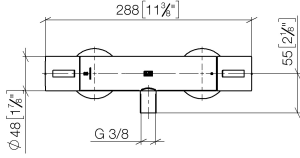

Shower thermostat for wall-mounted installation - Dark Chrome

34 442 979

- 3/8" Shower outlet
- Flanges Ø 2-3/4"
- 1/2" connection
- Center to center 5-7/8" ± 1/2"
- with volume control

Internal backflow preventer.

Shower thermostat for wall-mounted installation - Dark Chrome

34 442 979

mm [inches]

Flow rate chart

Codes & Standards

DIN 4109

EN 1111

ISO 3822