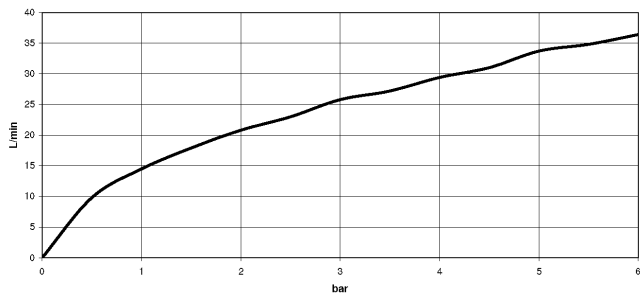

Shower thermostat for wall-mounted installation - Dark Chrome

34 442 979

mm [inches]

Flow rate chart

Codes & Standards

DIN 4109

EN 1111

ISO 3822

Scottish Water
Byelaws

UK Water Supply
Regulations

Ü-Zeichen