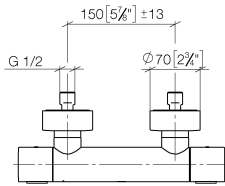

Shower thermostat for wall-mounted installation - Dark Chrome

34 442 979

- 3/8" Shower outlet
- Flanges Ø 2-3/4"
- 1/2" connection
- Center to center 5-7/8" ± 1/2"
- with volume control

Internal backflow preventer.

Shower thermostat for wall-mounted installation - Dark Chrome

34 442 979

mm [inches]

Flow rate chart

Codes & Standards

DIN 4109

EN 1111

ISO 3822