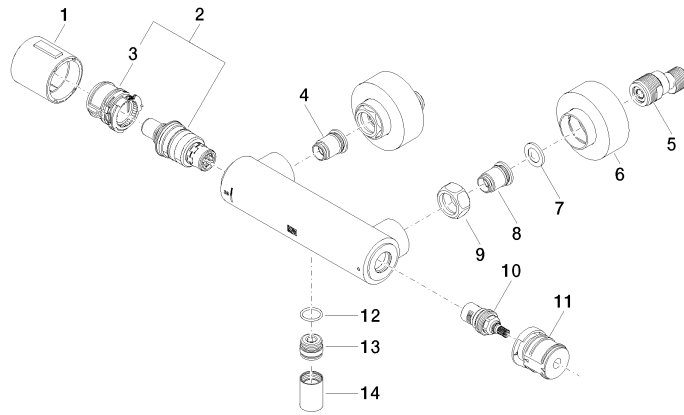

Required article

Rough-in adapter -

- Please order 2 adapters

35 080 970-90
0010

Shower thermostat For wall mounting - Matte White

34 443 979 Product version from 5/1/2022

mm [inches]

Flow rate chart

34 443 979 Product version from 5/1/2022

Certificates

Belgaqua_22_281_2 LGA_29

WRAS_2204

Shower thermostat For wall mounting - Matte White

34 443 979 Product version from 5/1/2022

Spare parts list

Number	Item Number	Designation	Number of units	Lead time
1	90 17 33 015 00-10	handle	1	60
2	90 15 02 070 00 90	cartridge	1	2
3	90 30 40 010 00 90	regulator	1	2
4	04 31 20 530 00 90	insert	1	2
5	04 11 04 030 00 90	connection	2	2
6	90 31 20 512 00-10	rosette	2	60
7	09 29 30 050 90	sieve	2	2
8	04 31 20 540 00 90	insert	1	2
9	09 24 77 008-00	nut	2	10
10	90 90 03 236 00 90	top	1	2
11	90 30 40 017 00 90	base	1	2
12	90 14 10 010 00 90	seal	1	2
13	09 31 20 511-10	nipple	1	60
14	90 21 02 069 00-10	cover	1	60