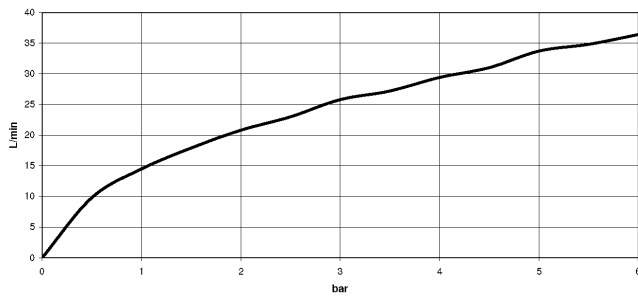

Required article

Rough-in adapter -

- Please order 2 adapters

35 080 970-90
0010

Shower thermostat For wall mounting - Matte White

34 443 979 Product version from 5/1/2022

mm [inches]

Flow rate chart