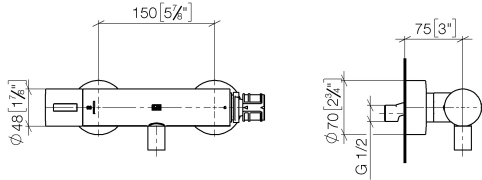

Shower thermostat For wall mounting - Matte White

34 443 979 Product version from 5/1/2022

- 3/8" Shower outlet
- Flanges Ø 2-3/4"
- 1/2" connection
- Center to center 5-7/8" ± 1/2"
- with volume control

Required article

Rough-in adapter -

- Please order 2 adapters

35 080 970-90
0010

Shower thermostat For wall mounting - Matte White

34 443 979 Product version from 5/1/2022

mm [inches]

Flow rate chart

Codes & Standards

DIN 4109

EN 1717

ISO 3822

Scottish Water
Byelaws

UK Water Supply
Regulations

Ü-Zeichen

Shower thermostat For wall mounting - Matte White

34 443 979 Product version from 5/1/2022

Certificates

Belgaqua_22_281_2 LGA_29

WRAS_2204

Shower thermostat For wall mounting - Matte White

34 443 979 Product version from 5/1/2022

Spare parts list

Number	Item Number	Designation	Number of units	Lead time
1	90 17 33 015 00-10	handle	1	60
2	90 15 02 070 00 90	cartridge	1	2
3	90 30 40 010 00 90	regulator	1	2
4	04 31 20 530 00 90	insert	1	2
5	04 11 04 030 00 90	connection	2	2
6	90 31 20 512 00-10	rosette	2	60
7	09 29 30 050 90	sieve	2	2
8	04 31 20 540 00 90	insert	1	2
9	09 24 77 008-00	nut	2	10
10	90 90 03 236 00 90	top	1	2
11	90 30 40 017 00 90	base	1	2
12	90 14 10 010 00 90	seal	1	2
13	09 31 20 511-10	nipple	1	60
14	90 21 02 069 00-10	cover	1	60