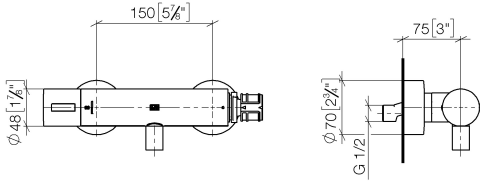

## Shower thermostat For wall mounting - Dark Chrome

34 443 979 Product version from 5/1/2022

- 3/8" Shower outlet
- Flanges Ø 2-3/4"
- 1/2" connection
- Center to center 5-7/8" ± 1/2"
- with volume control

Internal backflow preventer.

Can be combined with hand shower sets and slide bar sets.

	Dark Chrome	34 443 979-19
	Chrome	34 443 979-00
	Brushed Platinum	34 443 979-06
	Platinum	34 443 979-08
	Brushed Durabronz (23kt Gold)	34 443 979-28
	Matte Black	34 443 979-33
	Brushed Champagne (22kt Gold)	34 443 979-46
	Champagne (22kt Gold)	34 443 979-47
	Brushed Chrome	34 443 979-93
	Brushed Dark Platinum	34 443 979-99

## Shower thermostat For wall mounting - Dark Chrome

34 443 979 Product version from 5/1/2022

mm [inches]