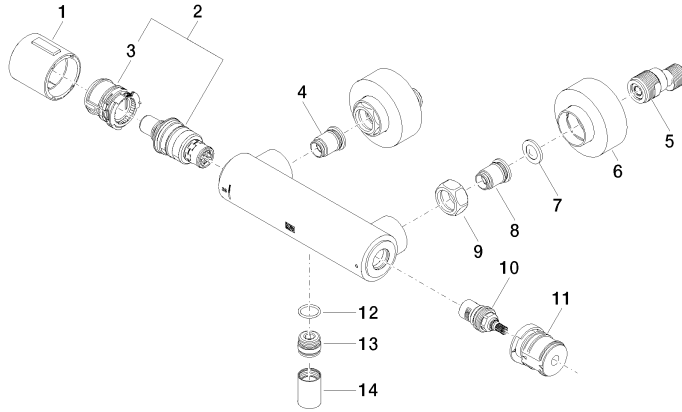

Scottish Water
Byelaws

UK Water Supply
Regulations

Ü-Zeichen

Shower thermostat For wall mounting - Brushed Champagne (22kt Gold)

34 443 979 Product version from 5/1/2022

Certificates

Belgaqua_22_281_2 LGA_29

WRAS_2204

Shower thermostat For wall mounting - Brushed Champagne (22kt Gold)

34 443 979 Product version from 5/1/2022

Parts for other finishes can be found here: [Chrome](#)

Spare parts list

Number	Item Number	Designation	Number of units	Lead time
1	90 17 33 015 00-46	handle	1	30
2	90 15 02 070 00 90	cartridge	1	2
3	90 30 40 010 00 90	regulator	1	2
4	04 31 20 530 00 90	insert	1	2
5	04 11 04 030 00 90	connection	2	2
6	90 31 20 512 00-46	rosette	2	30
7	09 29 30 050 90	sieve	2	2
8	04 31 20 540 00 90	insert	1	2
9	09 24 77 008-00	nut	2	10
10	90 90 03 236 00 90	top	1	2
11	90 30 40 017 00 90	base	1	2
12	90 14 10 010 00 90	seal	1	2
13	09 31 20 511-46	nipple	1	60
14	90 21 02 069 00-46	cover	1	30