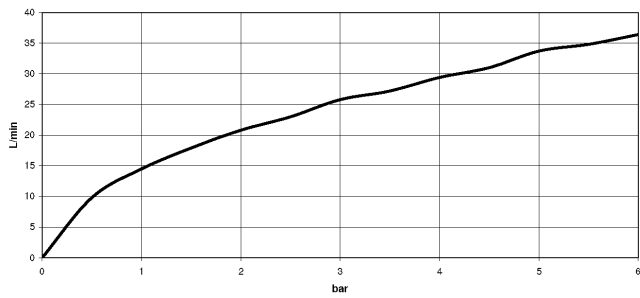

Shower thermostat For wall mounting - Brushed Champagne (22kt Gold)

34 443 979 Product version from 5/1/2022

mm [inches]

Flow rate chart

Codes & Standards

DIN 4109

EN 1717

ISO 3822