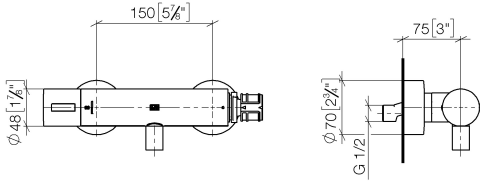

Shower thermostat For wall mounting - Brushed Champagne (22kt Gold)

34 443 979 Product version from 5/1/2022

- 3/8" Shower outlet
- Flanges Ø 2-3/4"
- 1/2" connection
- Center to center 5-7/8" ± 1/2"
- with volume control

Internal backflow preventer.

Can be combined with hand shower sets and slide bar sets.

	Brushed Champagne (22kt Gold)	34 443 979-46
	Chrome	34 443 979-00
	Brushed Platinum	34 443 979-06
	Platinum	34 443 979-08
	Dark Chrome	34 443 979-19
	Brushed Durabrass (23kt Gold)	34 443 979-28
	Matte Black	34 443 979-33
	Champagne (22kt Gold)	34 443 979-47
	Brushed Chrome	34 443 979-93
	Brushed Dark Platinum	34 443 979-99

Shower thermostat For wall mounting - Brushed Champagne (22kt Gold)

34 443 979 Product version from 5/1/2022

mm [inches]

Flow rate chart

Codes & Standards

DIN 4109

EN 1717

ISO 3822

WRAS_2204

Shower thermostat For wall mounting - Brushed Champagne (22kt Gold)

34 443 979 Product version from 5/1/2022

Parts for other finishes can be found here: [Chrome](#)

Spare parts list

Number	Item Number	Designation	Number of units	Lead time
1	90 17 33 015 00-46	handle	1	30
2	90 15 02 070 00 90	cartridge	1	2
3	90 30 40 010 00 90	regulator	1	2
4	04 31 20 530 00 90	insert	1	2
5	04 11 04 030 00 90	connection	2	2
6	90 31 20 512 00-46	rosette	2	30
7	09 29 30 050 90	sieve	2	2
8	04 31 20 540 00 90	insert	1	2
9	09 24 77 008-00	nut	2	10
10	90 90 03 236 00 90	top	1	2
11	90 30 40 017 00 90	base	1	2
12	90 14 10 010 00 90	seal	1	2
13	09 31 20 511-46	nipple	1	60
14	90 21 02 069 00-46	cover	1	30