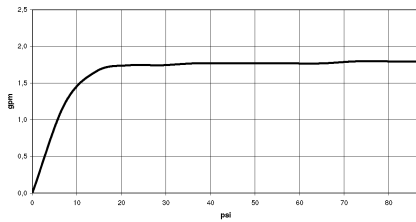

## Exposed shower set with shower thermostat without hand shower - Brushed Light Gold

34 459 979 Product version from 7/1/2023

- Projection 17-7/8"
- Rainshower
- Rain shower with descaling system
- Rain shower diameter 8-5/8"
- Rain shower water flow rate limited to max. 1.8 gpm (at 3 bar)
- Diverter with integrated volume control
- Height from center of faucet to top of shower arm 45-1/4"
- Flanges Ø 2-3/4"
- Height from center of faucet to bottom of rainhead 39-3/4"
- Center to center 5-7/8" ± 1/2"
- Metal shower hose 68-7/8" with anti-twist device
- 1/2" connection
- Slide bar
- Pipe diameter 7/8"
- with drip prevention
- This product reduces water consumption by 28% (compared to requirements of EPA Act '92)
- This product contributes to meeting the requirements of the LEED® Green Building Rating

## Exposed shower set with shower thermostat without hand shower - Brushed Light Gold

34 459 979 Product version from 7/1/2023

mm [inches]

1:10

### Flow rate chart