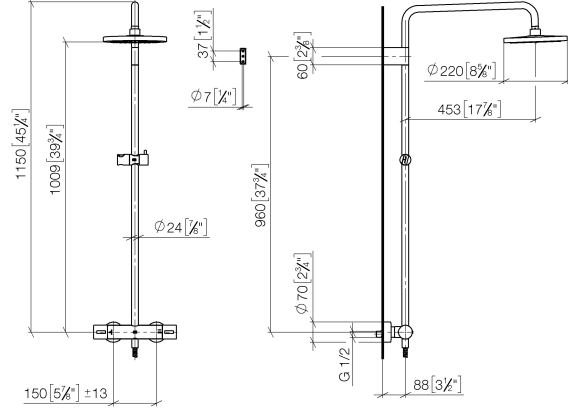

Exposed shower set with shower thermostat without hand shower - Brushed Light Gold

34 459 979 Product version from 7/1/2023

mm [inches]

1:10

Flow rate chart