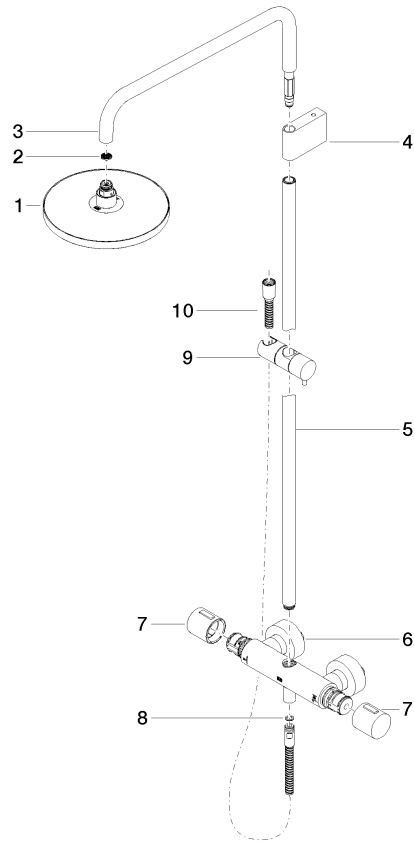

## Exposed shower set with shower thermostat without hand shower - Brushed Light Gold

34 459 979 Product version from 7/1/2023

- Projection 17-7/8"
- Rainshower
- Rain shower with descaling system
- Rain shower diameter 8-5/8"
- Rain shower water flow rate limited to max. 1.8 gpm (at 3 bar)
- Diverter with integrated volume control
- Height from center of faucet to top of shower arm 45-1/4"
- Flanges Ø 2-3/4"
- Height from center of faucet to bottom of rainhead 39-3/4"
- Center to center 5-7/8" ± 1/2"
- Metal shower hose 68-7/8" with anti-twist device
- 1/2" connection
- Slide bar
- Pipe diameter 7/8"
- with drip prevention
- This product reduces water consumption by 28% (compared to requirements of EPA Act '92)
- This product contributes to meeting the requirements of the LEED® Green Building Rating

### Flow rate chart

### Spare parts list

Number	Item Number	Designation	Number of units	Lead time
1	04 12 05 092 10-27	shower	1	60
2	09 23 01 039 90	sieve	1	2
3	90 28 22 348 00-27	pipe	1	30
4	90 17 11 150 00-27	holder	1	30
5	90 28 22 349 00-27	pipe	1	30
6	04 17 01 250 00-27	connection	1	60
7	90 17 33 015 00-27	handle	2	30
8	90 14 20 026 00 90	seal	1	2
9	12 570 970-27	Slider - Brushed Light Gold	1	30
10	28 322 970-27	Metal shower hose 1/2" x 3/8" x 68-7/8" - Brushed Light Gold	1	30