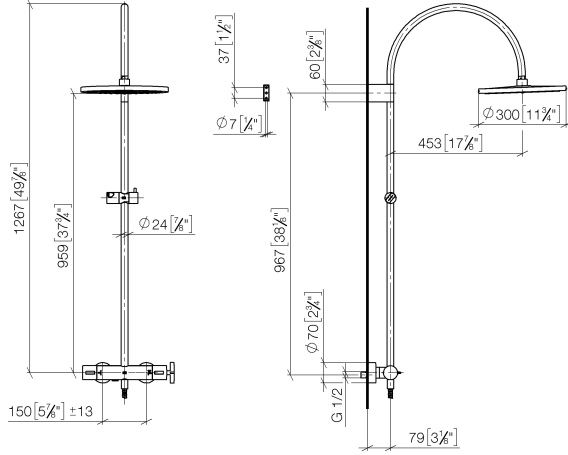

VAIA Exposed Shower Set - Brushed Durabronze (23kt Gold)

34 460 809

- Projection 17-7/8"
- Rainshower
- Rain shower diameter 11-3/4"
- Rain shower with descaling system
- Rain shower water flow rate limited to max. 1.8 gpm (at 3 bar)
- Function from: 1.7 gpm
- Diverter with integrated volume control
- Flanges Ø 2-3/4"
- Height from center of faucet to bottom of rainhead 37-3/4"
- Height from center of faucet to top of shower arm 49-7/8"
- Center to center 5-7/8" ± 1/2"
- Metal shower hose 68-7/8" with anti-twist device
- 1/2" connection
- Slide bar
- Pipe diameter 7/8"

This article does not include a hand shower!

Internal backflow preventer.

	Brushed Durabronze (23kt Gold)	34 460 809-28 0010
	Chrome	34 460 809-00 0010
	Brushed Platinum	34 460 809-06 0010
	Platinum	34 460 809-08 0010
	Dark Chrome	34 460 809-19 0010
	Brushed Bronze	34 460 809-42 0010
	Brushed Champagne (22kt Gold)	34 460 809-46 0010
	Champagne (22kt Gold)	34 460 809-47 0010
	Brushed Dark Platinum	34 460 809-99 0010

VAIA Exposed Shower Set - Brushed Durabronz (23kt Gold)

34 460 809

mm [inches]

1:10

VAIA Exposed Shower Set - Brushed Durabron (23kt Gold)

34 460 809

Parts for other finishes can be found here: [Chrome](#)

Spare parts list

Number	Item Number	Designation	Number of units	Lead time
1	04 12 05 091 10-28	shower	1	20
2	04 28 22 346 00-28	pipe	1	20
3	09 14 10 008 90	seal	1	2
4	90 17 11 150 00-28	holder	1	20
5	28 322 970-28	Metal shower hose 1/2" x 3/8" x 68-7/8" - Brushed Durabron (23kt Gold)	1	20
6	12 570 970-28	Slider - Brushed Durabron (23kt Gold)	1	20
7	90 28 22 349 00-28	pipe	1	20
8	04 17 01 250 00-28	connection	1	20
9	90 17 33 015 00-28	handle	1	20
10	90 14 20 026 00 90	seal	1	2
11	90 17 33 030 00-28	handle	1	20