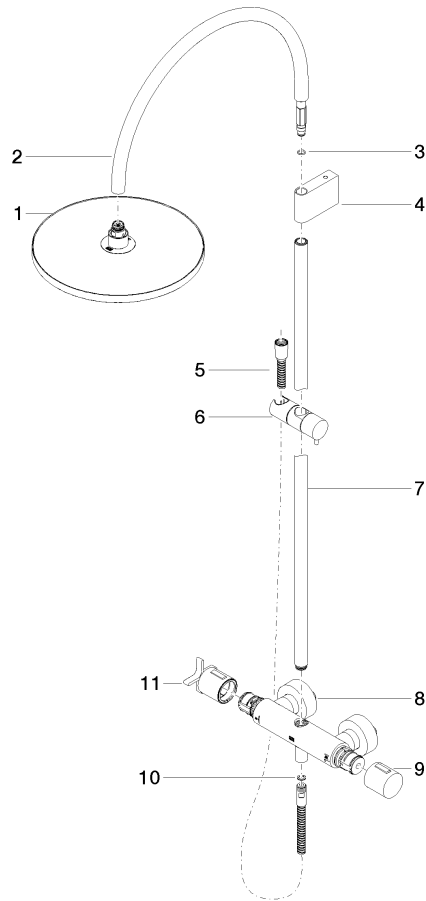

VAIA Exposed Shower Set - Brushed Durabronze (23kt Gold)

34 460 809

- Projection 17-7/8"
- Rainshower
- Rain shower diameter 11-3/4"
- Rain shower with descaling system
- Rain shower water flow rate limited to max. 1.8 gpm (at 3 bar)
- Function from: 1.7 gpm
- Diverter with integrated volume control
- Flanges Ø 2-3/4"
- Height from center of faucet to bottom of rainhead 37-3/4"
- Height from center of faucet to top of shower arm 49-7/8"
- Center to center 5-7/8" ± 1/2"
- Metal shower hose 68-7/8" with anti-twist device
- 1/2" connection
- Slide bar
- Pipe diameter 7/8"

This article does not include a hand shower!

Internal backflow preventer.

	Brushed Durabronze (23kt Gold)	34 460 809-28 0010
	Chrome	34 460 809-00 0010
	Brushed Platinum	34 460 809-06 0010
	Platinum	34 460 809-08 0010
	Dark Chrome	34 460 809-19 0010
	Brushed Bronze	34 460 809-42 0010
	Brushed Champagne (22kt Gold)	34 460 809-46 0010
	Champagne (22kt Gold)	34 460 809-47 0010
	Brushed Dark Platinum	34 460 809-99 0010

VAIA Exposed Shower Set - Brushed Durabronz (23kt Gold)

34 460 809

mm [inches]

1:10

VAIA Exposed Shower Set - Brushed Durabron (23kt Gold)

34 460 809

Parts for other finishes can be found here: [Chrome](#)

Spare parts list

Number	Item Number	Designation	Number of units	Lead time
1	04 12 05 091 10-28	shower	1	20
2	04 28 22 346 00-28	pipe	1	20
3	09 14 10 008 90	seal	1	2
4	90 17 11 150 00-28	holder	1	20
5	28 322 970-28	Metal shower hose 1/2" x 3/8" x 68-7/8" - Brushed Durabron (23kt Gold)	1	20
6	12 570 970-28	Slider - Brushed Durabron (23kt Gold)	1	20
7	90 28 22 349 00-28	pipe	1	20
8	04 17 01 250 00-28	connection	1	20
9	90 17 33 015 00-28	handle	1	20
10	90 14 20 026 00 90	seal	1	2
11	90 17 33 030 00-28	handle	1	20