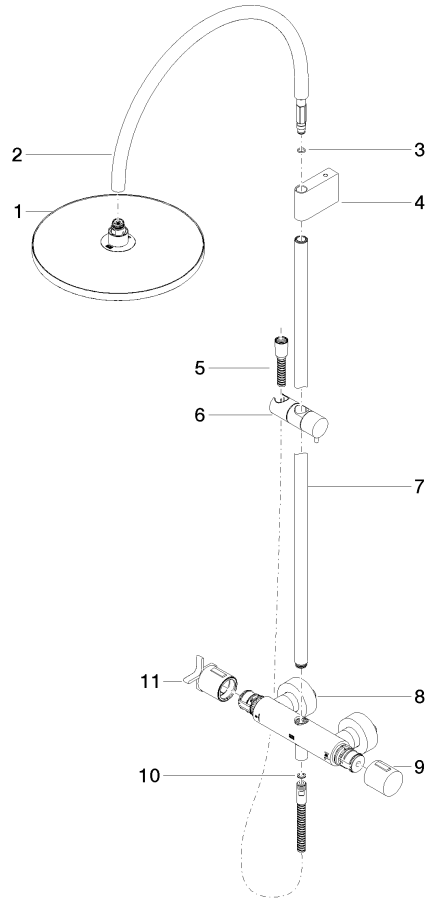

VAIA Exposed Shower Set - Champagne (22kt Gold)

34 460 809

- Projection 17-7/8"
- Rainshower
- Rain shower diameter 11-3/4"
- Rain shower with descaling system
- Rain shower water flow rate limited to max. 1.8 gpm (at 3 bar)
- Function from: 1.7 gpm
- Diverter with integrated volume control
- Flanges Ø 2-3/4"
- Height from center of faucet to bottom of rainhead 37-3/4"
- Height from center of faucet to top of shower arm 49-7/8"
- Center to center 5-7/8" ± 1/2"
- Metal shower hose 68-7/8" with anti-twist device
- 1/2" connection
- Slide bar
- Pipe diameter 7/8"

This article does not include a hand shower!

Internal backflow preventer.

	Champagne (22kt Gold)	34 460 809-47 0010
	Chrome	34 460 809-00 0010
	Brushed Platinum	34 460 809-06 0010
	Platinum	34 460 809-08 0010
	Dark Chrome	34 460 809-19 0010
	Brushed Durabronze (23kt Gold)	34 460 809-28 0010
	Brushed Bronze	34 460 809-42 0010
	Brushed Champagne (22kt Gold)	34 460 809-46 0010
	Brushed Dark Platinum	34 460 809-99 0010

VAIA Exposed Shower Set - Champagne (22kt Gold)

34 460 809

mm [inches]

1:10

VAIA Exposed Shower Set - Champagne (22kt Gold)

34 460 809

Parts for other finishes can be found here: [Chrome](#)

Spare parts list

Number	Item Number	Designation	Number of units	Lead time
1	04 12 05 091 10-47	shower	1	30
2	04 28 22 346 00-47	pipe	1	60
3	09 14 10 008 90	seal	1	2
4	90 17 11 150 00-47	holder	1	30
5	28 322 970-47	Metal shower hose 1/2" x 3/8" x 68-7/8" - Champagne (22kt Gold)	1	30
6	12 570 970-47	Slider - Champagne (22kt Gold)	1	30
7	90 28 22 349 00-47	pipe	1	30
8	04 17 01 250 00-47	connection	1	60
9	90 17 33 015 00-47	handle	1	30
10	90 14 20 026 00 90	seal	1	2
11	90 17 33 030 00-47	handle	1	30