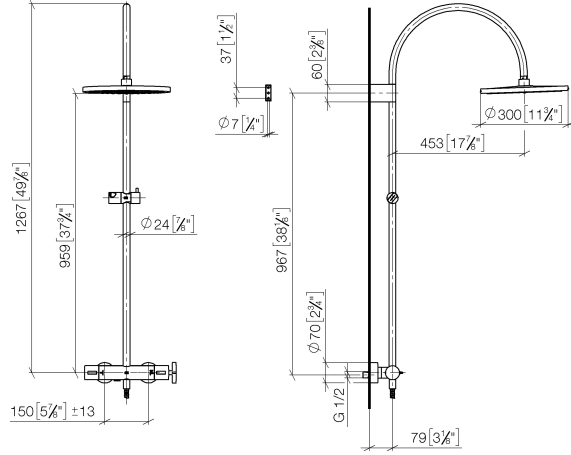

VAIA Exposed Shower Set - Champagne (22kt Gold)

34 460 809

- Projection 17-7/8"
- Rainshower
- Rain shower diameter 11-3/4"
- Rain shower with descaling system
- Rain shower water flow rate limited to max. 1.8 gpm (at 3 bar)
- Function from: 1.7 gpm
- Diverter with integrated volume control
- Flanges Ø 2-3/4"
- Height from center of faucet to bottom of rainhead 37-3/4"
- Height from center of faucet to top of shower arm 49-7/8"
- Center to center 5-7/8" ± 1/2"
- Metal shower hose 68-7/8" with anti-twist device
- 1/2" connection
- Slide bar
- Pipe diameter 7/8"

This article does not include a hand shower!

Internal backflow preventer.

	Champagne (22kt Gold)	34 460 809-47 0010
	Chrome	34 460 809-00 0010
	Brushed Platinum	34 460 809-06 0010
	Platinum	34 460 809-08 0010
	Dark Chrome	34 460 809-19 0010
	Brushed Durabronze (23kt Gold)	34 460 809-28 0010
	Brushed Bronze	34 460 809-42 0010
	Brushed Champagne (22kt Gold)	34 460 809-46 0010
	Brushed Dark Platinum	34 460 809-99 0010

VAIA Exposed Shower Set - Champagne (22kt Gold)

34 460 809

mm [inches]

1:10

VAIA Exposed Shower Set - Champagne (22kt Gold)

34 460 809

Parts for other finishes can be found here: [Chrome](#)

Spare parts list

Number	Item Number	Designation	Number of units	Lead time
1	04 12 05 091 10-47	shower	1	30
2	04 28 22 346 00-47	pipe	1	60
3	09 14 10 008 90	seal	1	2
4	90 17 11 150 00-47	holder	1	30
5	28 322 970-47	Metal shower hose 1/2" x 3/8" x 68-7/8" - Champagne (22kt Gold)	1	30
6	12 570 970-47	Slider - Champagne (22kt Gold)	1	30
7	90 28 22 349 00-47	pipe	1	30
8	04 17 01 250 00-47	connection	1	60
9	90 17 33 015 00-47	handle	1	30
10	90 14 20 026 00 90	seal	1	2
11	90 17 33 030 00-47	handle	1	30