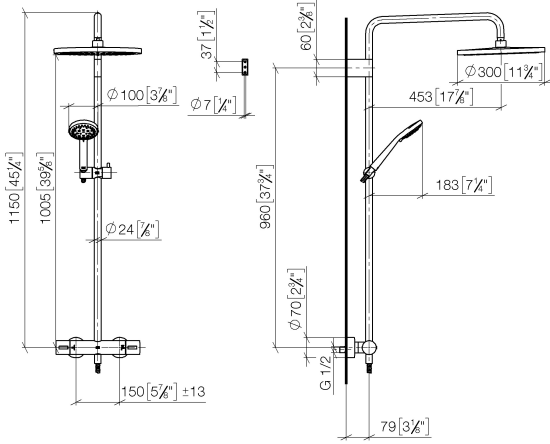

EDITION PRO Exposed shower set with shower thermostat with hand shower set - Chrome

34 461 626

- Projection 21-1/4"
- Rainshower
- Rain shower diameter 11-3/4"
- Rain shower with descaling system
- Rain shower water flow rate limited to max. 3.7 gpm (at 3 bar)
- Hand shower: 3 individual sprays (standard, soft, massage) + 2 combinations (standard+soft, soft+massage)
- Ø 3-7/8"
- Hand shower water flow rate limited to max. 4 gpm (at 3 bar)
- Diverter with integrated volume control
- Flanges Ø 2-3/4"
- Height from center of faucet to bottom of rainhead 39-3/4"
- Height from center of faucet to top of shower arm 45-1/4"
- Center to center 5-7/8" ± 1/2"
- Metal shower hose 68-7/8" with anti-twist device
- 1/2" connection
- Slide bar
- Pipe diameter 7/8"

	Chrome	34 461 626-00
	Matte Black	34 461 626-33
	Brushed Chrome	34 461 626-93

EDITION PRO Exposed shower set with shower thermostat with hand shower set - Chrome

34 461 626

mm [inches]

1:10

Flow rate chart

EDITION PRO Exposed shower set with shower thermostat with hand shower set - Chrome

34 461 626
Parts for other finishes can be found here: [Matte Black](#)

Spare parts list

Number	Item Number	Designation	Number of units	Lead time
1	04 12 05 091 00-00	shower	1	10
2	09 23 01 039 90	sieve	1	2
3	90 28 22 348 00-00	pipe	1	10
4	90 17 11 150 00-00	holder	1	10
5	90 28 22 349 00-00	pipe	1	10
6	04 17 01 350 00-00	connection	1	10
7	90 17 33 015 00-00	handle	1	10
8	90 14 20 026 00 90	seal	1	2
9	12 570 970-00	Slider - Chrome	1	10
10	28 322 626-00	EDITION PRO Metal shower hose 1/2" x 3/8" x 68-7/8" - Chrome	1	10
11	28 018 626-00	EDITION PRO Hand shower - Chrome	1	10