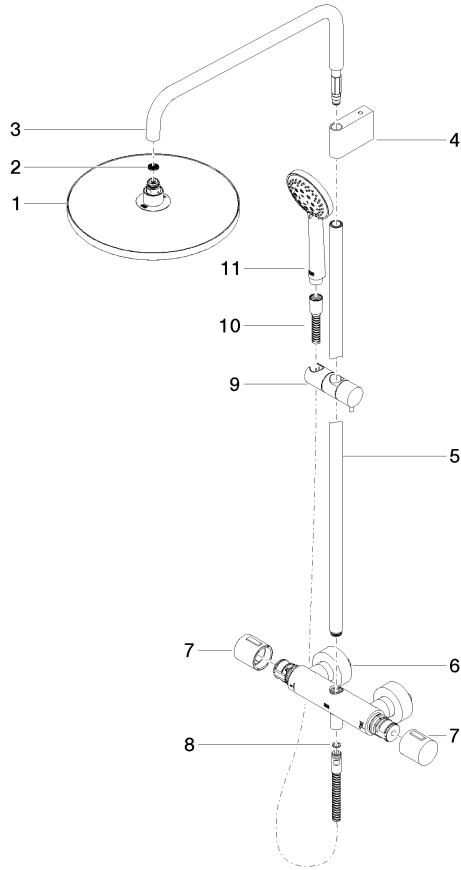

EDITION PRO Exposed shower set with shower thermostat with hand shower set - Chrome

34 461 626

- Projection 21-1/4"
- Rainshower
- Rain shower diameter 11-3/4"
- Rain shower with descaling system
- Rain shower water flow rate limited to max. 3.7 gpm (at 3 bar)
- Hand shower: 3 individual sprays (standard, soft, massage) + 2 combinations (standard+soft, soft+massage)
- Ø 3-7/8"
- Hand shower water flow rate limited to max. 4 gpm (at 3 bar)
- Diverter with integrated volume control
- Flanges Ø 2-3/4"
- Height from center of faucet to bottom of rainhead 39-3/4"
- Height from center of faucet to top of shower arm 45-1/4"
- Center to center 5-7/8" ± 1/2"
- Metal shower hose 68-7/8" with anti-twist device
- 1/2" connection
- Slide bar
- Pipe diameter 7/8"

	Chrome	34 461 626-00
	Matte Black	34 461 626-33
	Brushed Chrome	34 461 626-93

EDITION PRO Exposed shower set with shower thermostat with hand shower set - Chrome

34 461 626

mm [inches]

1:10

Flow rate chart

Codes & Standards

DIN 4109

ISO 3822

Ü-Zeichen

EDITION PRO Exposed shower set with shower thermostat with hand shower
set - Chrome

34 461 626

Certificates

LGA_29

EDITION PRO Exposed shower set with shower thermostat with hand shower set - Chrome

34 461 626
Parts for other finishes can be found here: [Matte Black](#)

Spare parts list

Number	Item Number	Designation	Number of units	Lead time
1	04 12 05 091 00-00	shower	1	10
2	09 23 01 039 90	sieve	1	2
3	90 28 22 348 00-00	pipe	1	10
4	90 17 11 150 00-00	holder	1	10
5	90 28 22 349 00-00	pipe	1	10
6	04 17 01 350 00-00	connection	1	10
7	90 17 33 015 00-00	handle	1	10
8	90 14 20 026 00 90	seal	1	2
9	12 570 970-00	Slider - Chrome	1	10
10	28 322 626-00	EDITION PRO Metal shower hose 1/2" x 3/8" x 68-7/8" - Chrome	1	10
11	28 018 626-00	EDITION PRO Hand shower - Chrome	1	10