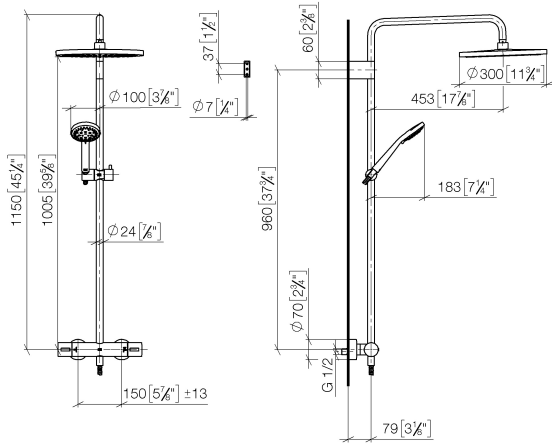

EDITION PRO Exposed shower set with shower thermostat with hand shower set - Matte Black

34 461 626

- Projection 21-1/4"
- Rainshower
- Rain shower diameter 11-3/4"
- Rain shower with descaling system
- Rain shower water flow rate limited to max. 3.7 gpm (at 3 bar)
- Hand shower: 3 individual sprays (standard, soft, massage) + 2 combinations (standard+soft, soft+massage)
- Ø 3-7/8"
- Hand shower water flow rate limited to max. 4 gpm (at 3 bar)
- Diverter with integrated volume control
- Flanges Ø 2-3/4"
- Height from center of faucet to bottom of rainhead 39-3/4"
- Height from center of faucet to top of shower arm 45-1/4"
- Center to center 5-7/8" ± 1/2"
- Metal shower hose 68-7/8" with anti-twist device
- 1/2" connection
- Slide bar
- Pipe diameter 7/8"

	Matte Black	34 461 626-33
	Chrome	34 461 626-00
	Brushed Chrome	34 461 626-93

EDITION PRO Exposed shower set with shower thermostat with hand shower set - Matte Black

34 461 626

mm [inches]

1:10

Flow rate chart