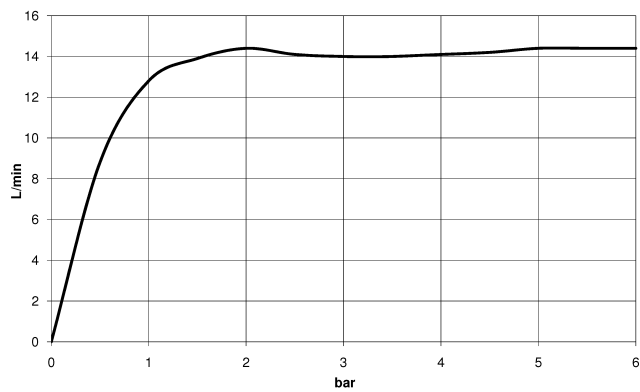

EDITION PRO Exposed shower set with shower thermostat with hand shower set - Matte Black

34 461 626

- Projection 21-1/4"
- Rainshower
- Rain shower diameter 11-3/4"
- Rain shower with descaling system
- Rain shower water flow rate limited to max. 3.7 gpm (at 3 bar)
- Hand shower: 3 individual sprays (standard, soft, massage) + 2 combinations (standard+soft, soft+massage)
- Ø 3-7/8"
- Hand shower water flow rate limited to max. 4 gpm (at 3 bar)
- Diverter with integrated volume control
- Flanges Ø 2-3/4"
- Height from center of faucet to bottom of rainhead 39-3/4"
- Height from center of faucet to top of shower arm 45-1/4"
- Center to center 5-7/8" ± 1/2"
- Metal shower hose 68-7/8" with anti-twist device
- 1/2" connection
- Slide bar
- Pipe diameter 7/8"

	Matte Black	34 461 626-33
	Chrome	34 461 626-00
	Brushed Chrome	34 461 626-93

EDITION PRO Exposed shower set with shower thermostat with hand shower set - Matte Black

34 461 626

mm [inches]

1:10

Flow rate chart