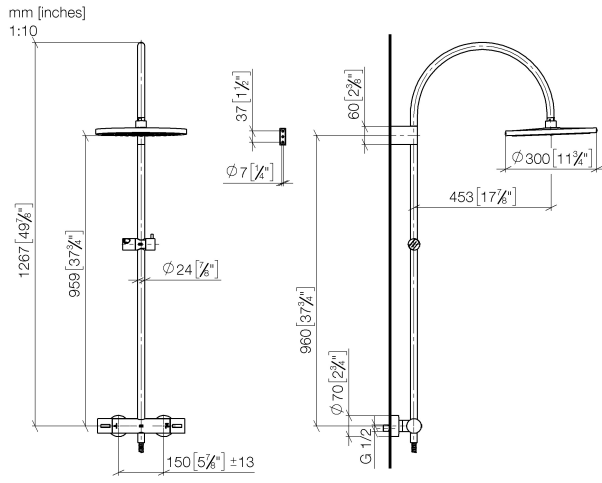

Exposed Shower Set - Chrome

34 462 892 Product version from 4/1/2024

- Projection 17-3/4"
- Rainshower
- Rain shower diameter 11-3/4"
- Rain shower with descaling system
- Rain shower water flow rate limited to max. 1.8 gpm (at 3 bar)
- Diverter with integrated volume control
- Flanges Ø 2-3/4"
- Height from center of faucet to bottom of rainhead 37-7/8"
- Height from center of faucet to top of shower arm 49-7/8"
- Center to center 5-7/8" ± 1/2"
- Metal shower hose 68-7/8" with anti-twist device
- 1/2" connection
- Slide bar
- Pipe diameter 7/8"
- with drip prevention

This article does not include a hand shower!

Internal backflow preventer.

Exposed Shower Set - Chrome

34 462 892 Product version from 4/1/2024

Exposed Shower Set - Chrome

34 462 892 Product version from 4/1/2024

Spare parts list

Number	Item Number	Designation	Number of units	Lead time
1	04 12 05 091 10-00	shower	1	10
2	04 28 22 346 00-00	pipe	1	10
3	09 14 10 008 90	seal	1	2
4	90 17 11 150 00-00	holder	1	10
5	28 322 970-00	Metal shower hose 1/2" x 3/8" x 68-7/8" - Chrome	1	2
6	12 570 970-00	Slider - Chrome	1	10
7	90 28 22 349 00-00	pipe	1	10
8	04 17 01 250 00-00	connection	1	10
9	90 17 33 015 00-00	handle	1	10
10	90 14 20 026 00 90	seal	1	2