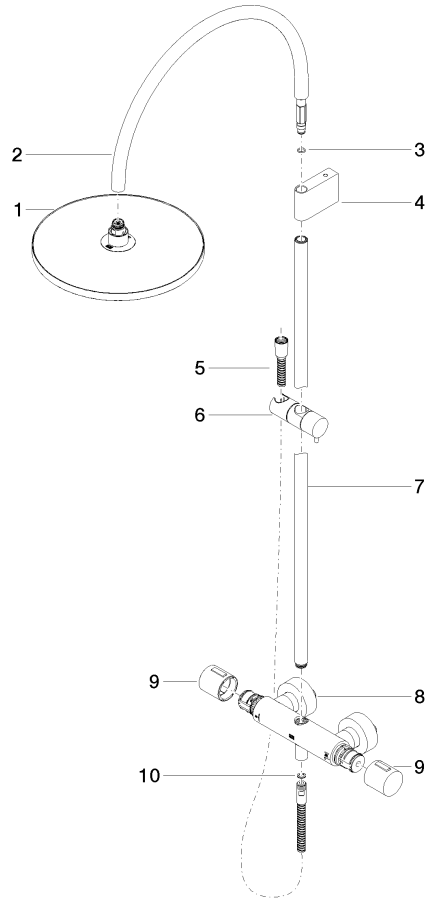

Exposed Shower Set - Chrome

34 462 892 Product version from 4/1/2024

- Projection 17-3/4"
- Rainshower
- Rain shower diameter 11-3/4"
- Rain shower with descaling system
- Rain shower water flow rate limited to max. 1.8 gpm (at 3 bar)
- Diverter with integrated volume control
- Flanges Ø 2-3/4"
- Height from center of faucet to bottom of rainhead 37-7/8"
- Height from center of faucet to top of shower arm 49-7/8"
- Center to center 5-7/8" ± 1/2"
- Metal shower hose 68-7/8" with anti-twist device
- 1/2" connection
- Slide bar
- Pipe diameter 7/8"
- with drip prevention

This article does not include a hand shower!

Internal backflow preventer.

Exposed Shower Set - Chrome

34 462 892 Product version from 4/1/2024

Exposed Shower Set - Chrome

34 462 892 Product version from 4/1/2024

Spare parts list

Number	Item Number	Designation	Number of units	Lead time
1	04 12 05 091 10-00	shower	1	10
2	04 28 22 346 00-00	pipe	1	10
3	09 14 10 008 90	seal	1	2
4	90 17 11 150 00-00	holder	1	10
5	28 322 970-00	Metal shower hose 1/2" x 3/8" x 68-7/8" - Chrome	1	2
6	12 570 970-00	Slider - Chrome	1	10
7	90 28 22 349 00-00	pipe	1	10
8	04 17 01 250 00-00	connection	1	10
9	90 17 33 015 00-00	handle	1	10
10	90 14 20 026 00 90	seal	1	2