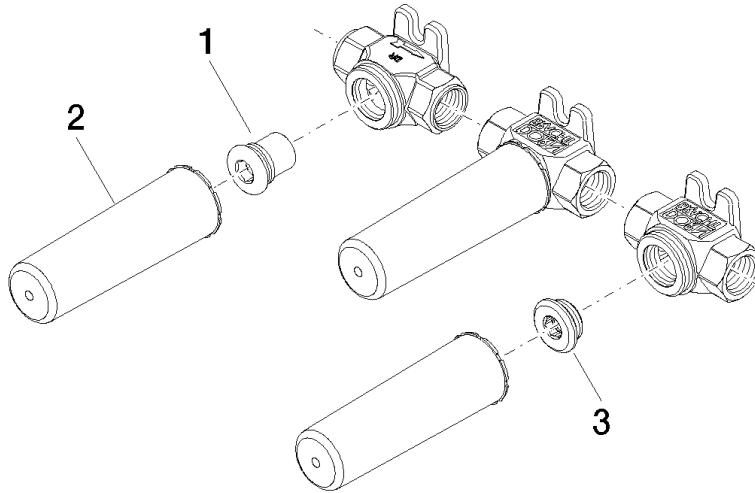

## Rough for wall-mounted faucet flexible positioning -

---

35 712 970

- brass, lead free
- 1/2" connection
- 3x plug 1/2"
- 3x Mud guard

**Rough for wall-mounted faucet flexible positioning -**

35 712 970

**Codes & Standards**

ASME  
A112.18.1/CSA  
B125.1

Rough for wall-mounted faucet flexible positioning -

35 712 970

Spare parts list

| Number | Item Number        | Designation | Number of units | Lead time |
|--------|--------------------|-------------|-----------------|-----------|
| 1      | 04 31 20 037 00 90 | plug        | 1               | 2         |
| 2      | 09 21 02 102 90    | cap         | 3               | 2         |
| 3      | 04 31 20 006 00 90 | plug        | 2               | 2         |