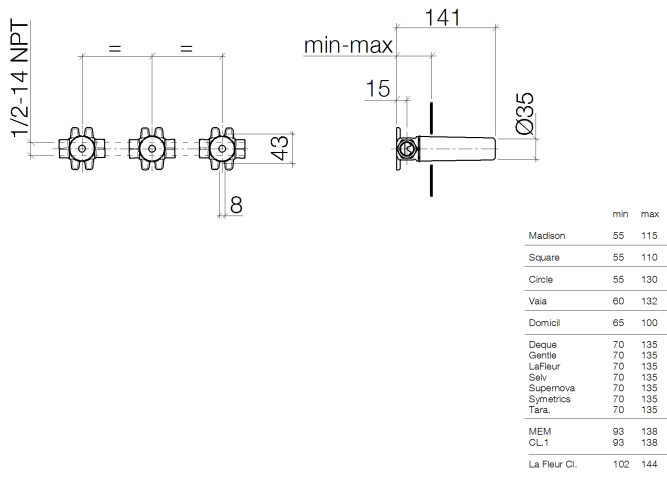

## Rough for wall-mounted faucet flexible positioning -

---

35 712 970

- brass, lead free
- 1/2" connection
- 3x plug 1/2"
- 3x Mud guard

**Rough for wall-mounted faucet flexible positioning -**

35 712 970

**Codes & Standards**

ASME  
A112.18.1/CSA  
B125.1

Rough for wall-mounted faucet flexible positioning -

35 712 970

Spare parts list

| Number | Item Number        | Designation | Number of units | Lead time |
|--------|--------------------|-------------|-----------------|-----------|
| 1      | 04 31 20 037 00 90 | plug        | 1               | 2         |
| 2      | 09 21 02 102 90    | cap         | 3               | 2         |
| 3      | 04 31 20 006 00 90 | plug        | 2               | 2         |