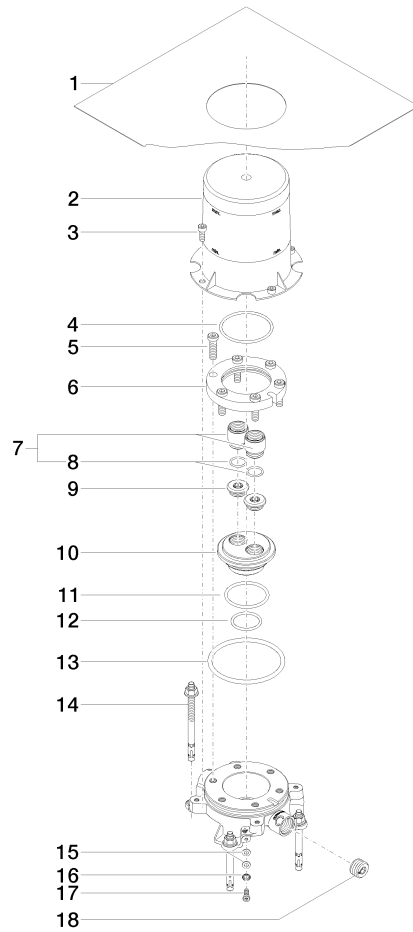

Floor mounting rough set -

35 949 970

- brass, lead free
- 2x female thread 1/2" connections
- Mud guard
- Water protection

Floor mounting rough set -

35 949 970

mm [inches]

Floor mounting rough set -

35 949 970

Spare parts list

Number	Item Number	Designation	Number of units	Lead time
	1 04 14 03 077 00 90	gasket kit	1	2
	2 09 21 02 116 90	cap	1	2
	3 09 30 30 053 90	screw	4	2
	4 09 14 10 078 90	seal	6	2
	5 09 30 30 047 90	screw	1	2
	6 09 30 11 121 90	connection	1	2
	7 04 24 03 131 00 90	nipple set	2	2
	8 90 14 10 010 00 90	seal	2	2
	9 04 31 20 006 00 90	plug	2	2
	10 09 31 20 033 90	plug	1	2
	11 09 14 10 084 90	seal	1	2
	12 09 14 10 018 90	seal	1	2
	13 09 14 10 072 90	seal	1	2
	14 04 30 35 008 00 90	fixing set	2	2
	15 09 30 11 048 90	disc	1	2
	16 90 30 11 032 00 90	disc	1	2
	17 09 30 30 058 90	screw	1	2
	18 09 31 20 064 90	plug	2	2