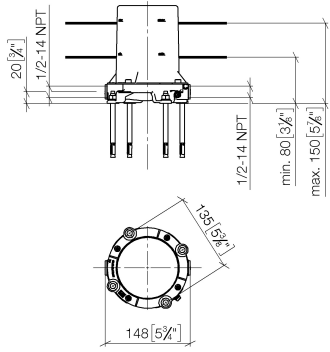

Floor mounting rough set -

35 949 970

- brass, lead free
- 2x female thread 1/2" connections
- Mud guard
- Water protection

Floor mounting rough set -

35 949 970

mm [inches]

Floor mounting rough set -

35 949 970

Spare parts list

Number	Item Number	Designation	Number of units	Lead time
	1 04 14 03 077 00 90	gasket kit	1	2
	2 09 21 02 116 90	cap	1	2
	3 09 30 30 053 90	screw	4	2
	4 09 14 10 078 90	seal	6	2
	5 09 30 30 047 90	screw	1	2
	6 09 30 11 121 90	connection	1	2
	7 04 24 03 131 00 90	nipple set	2	2
	8 90 14 10 010 00 90	seal	2	2
	9 04 31 20 006 00 90	plug	2	2
	10 09 31 20 033 90	plug	1	2
	11 09 14 10 084 90	seal	1	2
	12 09 14 10 018 90	seal	1	2
	13 09 14 10 072 90	seal	1	2
	14 04 30 35 008 00 90	fixing set	2	2
	15 09 30 11 048 90	disc	1	2
	16 90 30 11 032 00 90	disc	1	2
	17 09 30 30 058 90	screw	1	2
	18 09 31 20 064 90	plug	2	2