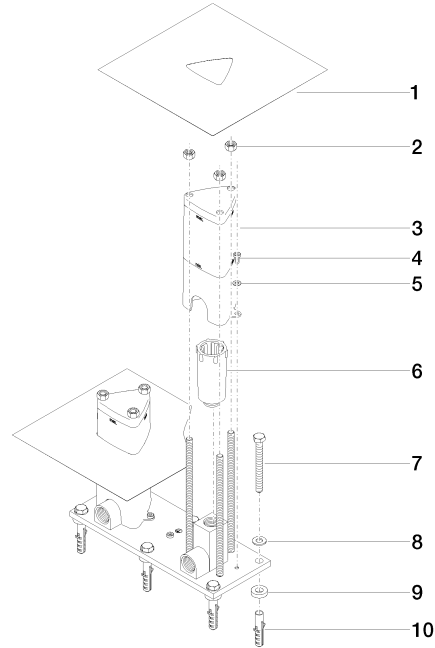

Floor mounting rough set -

35 951 970

- Stainless Steel
- 2x 1/2" connection angle
- Center to center 5-7/8"
- 2x Water protection
- 2x Mud guard
- Sound insulation

Floor mounting rough set -

35 951 970

Floor mounting rough set -

35 951 970

Spare parts list

Number	Item Number	Designation	Number of units	Lead time
1	09 14 03 110 90	seal	2	2
2	09 23 10 023 90	nut	3	2
3	09 21 02 127 90	cap	2	-
Spare part can no longer be ordered, please order the replacement item				
4	09 30 30 085 90	screw	5	60
5	09 30 11 048 90	disc	5	2
6	09 31 20 011 90	plug	2	2
7	09 30 31 012 90	screw	6	2
8	09 30 11 045 90	disc	6	2
9	09 14 05 052 90	seal	6	60
10	09 30 35 003 90	plug	6	2