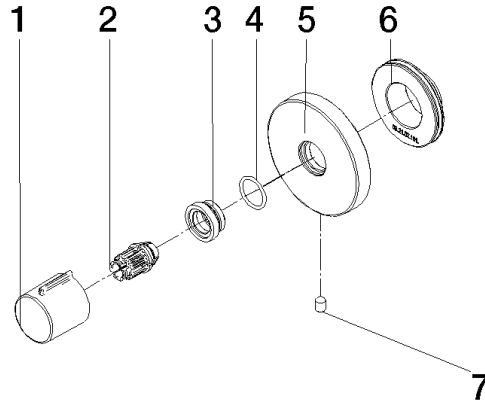

META Volume Control clockwise-closing 1/2" - Chrome

36 310 660 Product version from 4/1/2024

- Flange diameter 2-3/8"
- Ceramic disc cartridge

	Chrome	36 310 660-00
	Brushed Platinum	36 310 660-06
	Platinum	36 310 660-08
	Dark Chrome	36 310 660-19
	Light gold	36 310 660-26
	Brushed Light Gold	36 310 660-27
	Matte Black	36 310 660-33
	Brushed Bronze	36 310 660-42
	Brushed Chrome	36 310 660-93
	Brushed Dark Platinum	36 310 660-99

Required article

Rough for volume control clockwise-closing 1/2" - 35 621 970-90
 0010
 •Min. rough in depth "
 •Max. rough in depth "

META Volume Control clockwise-closing 1/2" - Chrome

36 310 660 Product version from 4/1/2024

mm [inches]

META Volume Control clockwise-closing 1/2" - Chrome

36 310 660 Product version from 4/1/2024

Spare parts list

Number	Item Number	Designation	Number of units	Lead time
1	09 20 98 001-00	handle	1	10
2	09 12 12 005 90	fixing cap	1	2
3	09 12 12 043-00	base	1	10
4	09 14 10 017 90	seal	1	2
5	90 27 67 021 94-00	rosette	1	10
6	09 21 02 151 90	sleeve	1	2
7	09 31 11 004 90	pin	1	60