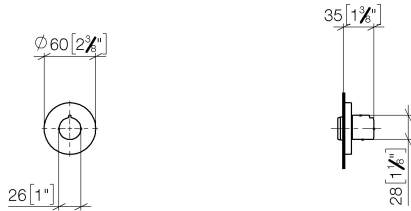

META Volume Control clockwise-closing 1/2" - Dark Chrome

36 310 660 Product version from 4/1/2024

- Flange diameter 2-3/8"
- Ceramic disc cartridge

	Dark Chrome	36 310 660-19
	Chrome	36 310 660-00
	Brushed Platinum	36 310 660-06
	Platinum	36 310 660-08
	Light gold	36 310 660-26
	Brushed Light Gold	36 310 660-27
	Matte Black	36 310 660-33
	Brushed Bronze	36 310 660-42
	Brushed Chrome	36 310 660-93
	Brushed Dark Platinum	36 310 660-99

Required article

Rough for volume control clockwise-closing 1/2" - 35 621 970-90
0010
 •Min. rough in depth "
 •Max. rough in depth "

META Volume Control clockwise-closing 1/2" - Dark Chrome

36 310 660 Product version from 4/1/2024

mm [inches]

META Volume Control clockwise-closing 1/2" - Dark Chrome

36 310 660 Product version from 4/1/2024

Spare parts list

Number	Item Number	Designation	Number of units	Lead time
1	09 20 98 001-19	handle	1	60
2	09 12 12 005 90	fixing cap	1	2
3	09 12 12 043-19	base	1	60
4	09 14 10 017 90	seal	1	2
5	90 27 67 021 94-19	rosette	1	20
6	09 21 02 151 90	sleeve	1	2
7	09 31 11 004 90	pin	1	60