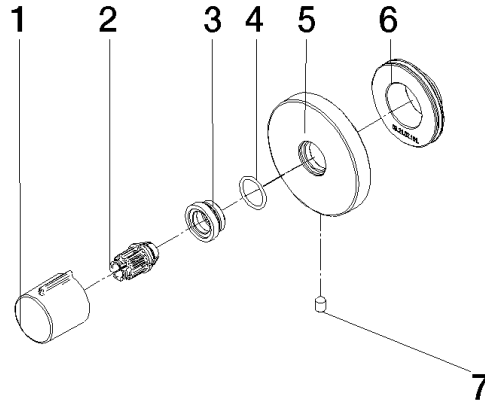

META Volume Control clockwise-closing 1/2" - Dark Chrome

36 310 660 Product version from 4/1/2024

- Flange diameter 2-3/8"
- Ceramic disc cartridge

	Dark Chrome	36 310 660-19
	Chrome	36 310 660-00
	Brushed Platinum	36 310 660-06
	Platinum	36 310 660-08
	Light gold	36 310 660-26
	Brushed Light Gold	36 310 660-27
	Matte Black	36 310 660-33
	Brushed Bronze	36 310 660-42
	Brushed Chrome	36 310 660-93
	Brushed Dark Platinum	36 310 660-99

Required article

Rough for volume control clockwise-closing 1/2" - 35 621 970-90
0010
 •Min. rough in depth "
 •Max. rough in depth "

META Volume Control clockwise-closing 1/2" - Dark Chrome

36 310 660 Product version from 4/1/2024

mm [inches]

META Volume Control clockwise-closing 1/2" - Dark Chrome

36 310 660 Product version from 4/1/2024

Spare parts list

Number	Item Number	Designation	Number of units	Lead time
1	09 20 98 001-19	handle	1	60
2	09 12 12 005 90	fixing cap	1	2
3	09 12 12 043-19	base	1	60
4	09 14 10 017 90	seal	1	2
5	90 27 67 021 94-19	rosette	1	20
6	09 21 02 151 90	sleeve	1	2
7	09 31 11 004 90	pin	1	60