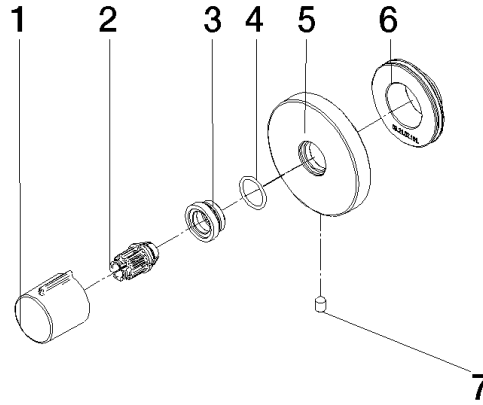

META Volume Control clockwise-closing 1/2" - Brushed Light Gold

36 310 660 Product version from 4/1/2024

- Flange diameter 2-3/8"
- Ceramic disc cartridge

	Brushed Light Gold	36 310 660-27
	Chrome	36 310 660-00
	Brushed Platinum	36 310 660-06
	Platinum	36 310 660-08
	Dark Chrome	36 310 660-19
	Light gold	36 310 660-26
	Matte Black	36 310 660-33
	Brushed Bronze	36 310 660-42
	Brushed Chrome	36 310 660-93
	Brushed Dark Platinum	36 310 660-99

META Volume Control clockwise-closing 1/2" - Brushed Light Gold

36 310 660 Product version from 4/1/2024

mm [inches]

META Volume Control clockwise-closing 1/2" - Brushed Light Gold

36 310 660 Product version from 4/1/2024

Parts for other finishes can be found here: [Chrome](#)

Spare parts list

Number	Item Number	Designation	Number of units	Lead time
1	09 20 98 001-27	handle	1	60
2	09 12 12 005 90	fixing cap	1	2
3	09 12 12 043-27	base	1	60
4	09 14 10 017 90	seal	1	2
5	90 27 67 021 94-27	rosette	1	30
6	09 21 02 151 90	sleeve	1	2
7	09 31 11 004 90	pin	1	60