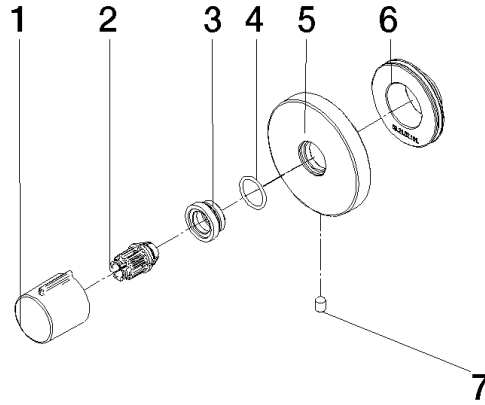

META Volume Control clockwise-closing 1/2" - Brushed Bronze

36 310 660 Product version from 4/1/2024

- Flange diameter 2-3/8"
- Ceramic disc cartridge

	Brushed Bronze	36 310 660-42
	Chrome	36 310 660-00
	Brushed Platinum	36 310 660-06
	Platinum	36 310 660-08
	Dark Chrome	36 310 660-19
	Light gold	36 310 660-26
	Brushed Light Gold	36 310 660-27
	Matte Black	36 310 660-33
	Brushed Chrome	36 310 660-93
	Brushed Dark Platinum	36 310 660-99

Required article

Rough for volume control clockwise-closing 1/2" - 35 621 970-90
 0010
 •Min. rough in depth "
 •Max. rough in depth "

META Volume Control clockwise-closing 1/2" - Brushed Bronze

36 310 660 Product version from 4/1/2024

mm [inches]

META Volume Control clockwise-closing 1/2" - Brushed Bronze

36 310 660 Product version from 4/1/2024

Spare parts list

Number	Item Number	Designation	Number of units	Lead time
1	09 20 98 001-42	handle	1	60
2	09 12 12 005 90	fixing cap	1	2
3	09 12 12 043-42	base	1	60
4	09 14 10 017 90	seal	1	2
5	90 27 67 021 94-42	rosette	1	-
Spare part can no longer be ordered, please order the replacement item				
6	09 21 02 151 90	sleeve	1	2
7	09 31 11 004 90	pin	1	60