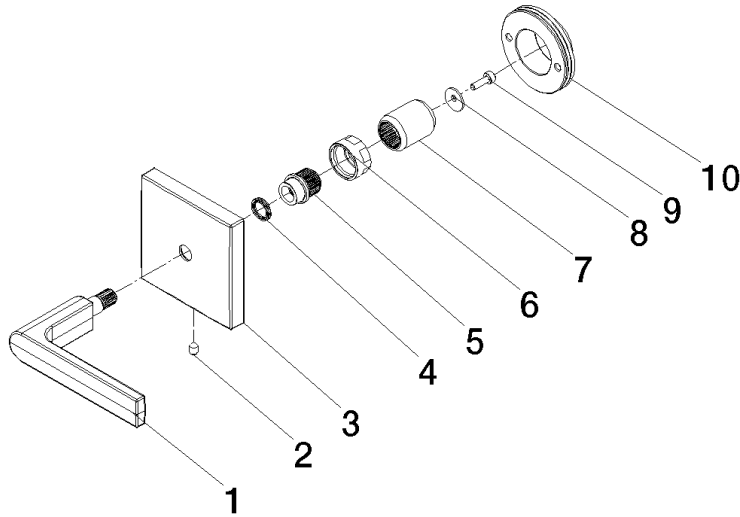

## IMO Volume Control clockwise-closing 1/2" - Chrome

36 310 671 Product version from 4/1/2024

- Flange diameter 2-3/8"
- Ceramic disc cartridge

	Chrome	36 310 671-00
	Brushed Platinum	36 310 671-06
	Dark Chrome	36 310 671-19
	Brushed Light Gold	36 310 671-27
	Matte Black	36 310 671-33
	Brushed Chrome	36 310 671-93
	Brushed Dark Platinum	36 310 671-99

## IMO Volume Control clockwise-closing 1/2" - Chrome

---

36 310 671 Product version from 4/1/2024

mm [inches]

**IMO Volume Control clockwise-closing 1/2" - Chrome**

36 310 671 Product version from 4/1/2024

Parts for other finishes can be found here: [Brushed Platinum](#)

**Spare parts list**

Number	Item Number	Designation	Number of units	Lead time
1	90 20 67 024 00-00	handle	1	10
2	90 31 11 007 00 90	pin	1	2
3	09 27 78 033-00	rosette	1	10
4	09 14 03 187 90	seal	1	2
5	09 12 12 057 90	fixing cap	1	2
6	09 23 30 074 90	nut	1	2
7	09 12 12 059 90	sleeve	1	2
8	09 30 11 193 90	disc	1	2
9	09 30 30 167 90	screw	1	2
10	90 21 02 108 00 90	disc	1	2