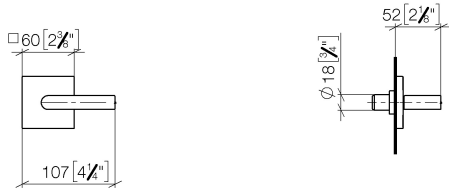

## IMO Volume Control clockwise-closing 1/2" - Chrome

36 310 671 Product version from 4/1/2024

- Flange diameter 2-3/8"
- Ceramic disc cartridge

	Chrome	36 310 671-00
	Brushed Platinum	36 310 671-06
	Dark Chrome	36 310 671-19
	Brushed Light Gold	36 310 671-27
	Matte Black	36 310 671-33
	Brushed Chrome	36 310 671-93
	Brushed Dark Platinum	36 310 671-99

## IMO Volume Control clockwise-closing 1/2" - Chrome

---

36 310 671 Product version from 4/1/2024

mm [inches]

**IMO Volume Control clockwise-closing 1/2" - Chrome**

36 310 671 Product version from 4/1/2024

Parts for other finishes can be found here: [Brushed Platinum](#)

**Spare parts list**

Number	Item Number	Designation	Number of units	Lead time
1	90 20 67 024 00-00	handle	1	10
2	90 31 11 007 00 90	pin	1	2
3	09 27 78 033-00	rosette	1	10
4	09 14 03 187 90	seal	1	2
5	09 12 12 057 90	fixing cap	1	2
6	09 23 30 074 90	nut	1	2
7	09 12 12 059 90	sleeve	1	2
8	09 30 11 193 90	disc	1	2
9	09 30 30 167 90	screw	1	2
10	90 21 02 108 00 90	disc	1	2