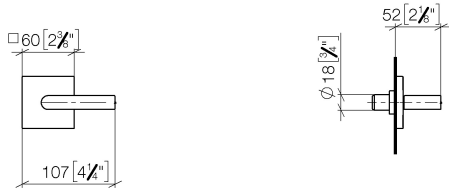

## IMO Volume Control clockwise-closing 1/2" - Brushed Platinum

36 310 671 Product version from 4/1/2024

- Flange diameter 2-3/8"
- Ceramic disc cartridge

	Brushed Platinum	36 310 671-06
	Chrome	36 310 671-00
	Dark Chrome	36 310 671-19
	Brushed Light Gold	36 310 671-27
	Matte Black	36 310 671-33
	Brushed Chrome	36 310 671-93
	Brushed Dark Platinum	36 310 671-99

## IMO Volume Control clockwise-closing 1/2" - Brushed Platinum

---

36 310 671 Product version from 4/1/2024

mm [inches]

**IMO Volume Control clockwise-closing 1/2" - Brushed Platinum**

36 310 671 Product version from 4/1/2024

Parts for other finishes can be found here: [Chrome](#)

**Spare parts list**

Number	Item Number	Designation	Number of units	Lead time
1	90 20 67 024 00-06	handle	1	-
Spare part can no longer be ordered, please order the replacement item				
2	90 31 11 007 00 90	pin	1	2
3	09 27 78 033-06	rosette	1	10
4	09 14 03 187 90	seal	1	2
5	09 12 12 057 90	fixing cap	1	2
6	09 23 30 074 90	nut	1	2
7	09 12 12 059 90	sleeve	1	2
8	09 30 11 193 90	disc	1	2
9	09 30 30 167 90	screw	1	2
10	90 21 02 108 00 90	disc	1	2