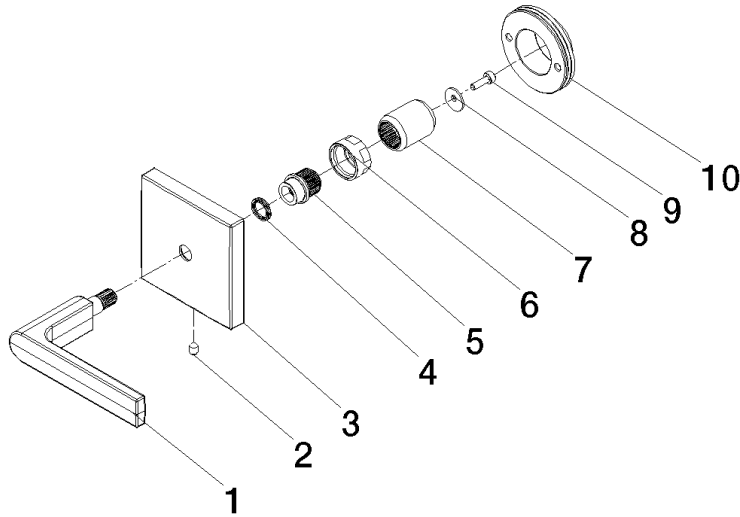

## IMO Volume Control clockwise-closing 1/2" - Brushed Platinum

36 310 671 Product version from 4/1/2024

- Flange diameter 2-3/8"
- Ceramic disc cartridge

	Brushed Platinum	36 310 671-06
	Chrome	36 310 671-00
	Dark Chrome	36 310 671-19
	Brushed Light Gold	36 310 671-27
	Matte Black	36 310 671-33
	Brushed Chrome	36 310 671-93
	Brushed Dark Platinum	36 310 671-99

## IMO Volume Control clockwise-closing 1/2" - Brushed Platinum

---

36 310 671 Product version from 4/1/2024

mm [inches]

**IMO Volume Control clockwise-closing 1/2" - Brushed Platinum**

36 310 671 Product version from 4/1/2024

Parts for other finishes can be found here: [Chrome](#)

**Spare parts list**

Number	Item Number	Designation	Number of units	Lead time
1	90 20 67 024 00-06	handle	1	-
Spare part can no longer be ordered, please order the replacement item				
2	90 31 11 007 00 90	pin	1	2
3	09 27 78 033-06	rosette	1	10
4	09 14 03 187 90	seal	1	2
5	09 12 12 057 90	fixing cap	1	2
6	09 23 30 074 90	nut	1	2
7	09 12 12 059 90	sleeve	1	2
8	09 30 11 193 90	disc	1	2
9	09 30 30 167 90	screw	1	2
10	90 21 02 108 00 90	disc	1	2