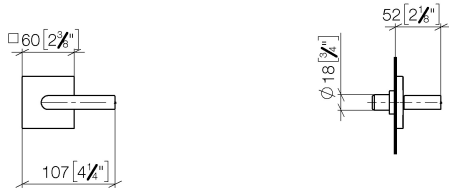

IMO Volume Control clockwise-closing 1/2" - Matte Black

36 310 671 Product version from 4/1/2024

- Flange diameter 2-3/8"
- Ceramic disc cartridge

	Matte Black	36 310 671-33
	Chrome	36 310 671-00
	Brushed Platinum	36 310 671-06
	Dark Chrome	36 310 671-19
	Brushed Light Gold	36 310 671-27
	Brushed Chrome	36 310 671-93
	Brushed Dark Platinum	36 310 671-99

IMO Volume Control clockwise-closing 1/2" - Matte Black

36 310 671 Product version from 4/1/2024

mm [inches]

IMO Volume Control clockwise-closing 1/2" - Matte Black

36 310 671 Product version from 4/1/2024

Parts for other finishes can be found here: [Chrome](#)

Spare parts list

Number	Item Number	Designation	Number of units	Lead time
1	90 20 67 024 00-33	handle	1	-
Spare part can no longer be ordered, please order the replacement item				
2	90 31 11 007 00 90	pin	1	2
3	09 27 78 033-33	rosette	1	60
4	09 14 03 187 90	seal	1	2
5	09 12 12 057 90	fixing cap	1	2
6	09 23 30 074 90	nut	1	2
7	09 12 12 059 90	sleeve	1	2
8	09 30 11 193 90	disc	1	2
9	09 30 30 167 90	screw	1	2
10	90 21 02 108 00 90	disc	1	2