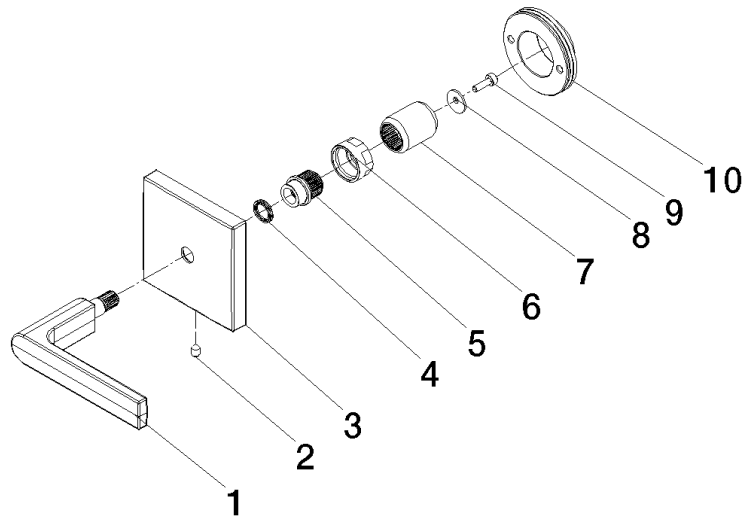

IMO Volume Control clockwise-closing 1/2" - Matte Black

36 310 671 Product version from 4/1/2024

- Flange diameter 2-3/8"
- Ceramic disc cartridge

	Matte Black	36 310 671-33
	Chrome	36 310 671-00
	Brushed Platinum	36 310 671-06
	Dark Chrome	36 310 671-19
	Brushed Light Gold	36 310 671-27
	Brushed Chrome	36 310 671-93
	Brushed Dark Platinum	36 310 671-99

IMO Volume Control clockwise-closing 1/2" - Matte Black

36 310 671 Product version from 4/1/2024

mm [inches]

IMO Volume Control clockwise-closing 1/2" - Matte Black

36 310 671 Product version from 4/1/2024

Parts for other finishes can be found here: [Chrome](#)

Spare parts list

Number	Item Number	Designation	Number of units	Lead time
1	90 20 67 024 00-33	handle	1	-
Spare part can no longer be ordered, please order the replacement item				
2	90 31 11 007 00 90	pin	1	2
3	09 27 78 033-33	rosette	1	60
4	09 14 03 187 90	seal	1	2
5	09 12 12 057 90	fixing cap	1	2
6	09 23 30 074 90	nut	1	2
7	09 12 12 059 90	sleeve	1	2
8	09 30 11 193 90	disc	1	2
9	09 30 30 167 90	screw	1	2
10	90 21 02 108 00 90	disc	1	2