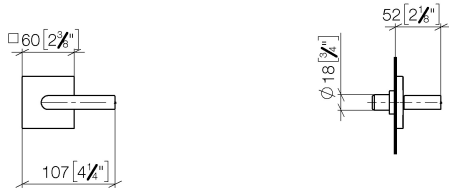

IMO Volume Control clockwise-closing 1/2" - Brushed Dark Platinum

36 310 671 Product version from 4/1/2024

- Flange diameter 2-3/8"
- Ceramic disc cartridge

	Brushed Dark Platinum	36 310 671-99
	Chrome	36 310 671-00
	Brushed Platinum	36 310 671-06
	Dark Chrome	36 310 671-19
	Brushed Light Gold	36 310 671-27
	Matte Black	36 310 671-33
	Brushed Chrome	36 310 671-93

IMO Volume Control clockwise-closing 1/2" - Brushed Dark Platinum

36 310 671 Product version from 4/1/2024

mm [inches]

IMO Volume Control clockwise-closing 1/2" - Brushed Dark Platinum

36 310 671 Product version from 4/1/2024

Parts for other finishes can be found here: [Chrome](#)

Spare parts list

Number	Item Number	Designation	Number of units	Lead time
1	90 20 67 024 00-99	handle	1	-
Spare part can no longer be ordered, please order the replacement item				
2	90 31 11 007 00 90	pin	1	2
3	09 27 78 033-99	rosette	1	20
4	09 14 03 187 90	seal	1	2
5	09 12 12 057 90	fixing cap	1	2
6	09 23 30 074 90	nut	1	2
7	09 12 12 059 90	sleeve	1	2
8	09 30 11 193 90	disc	1	2
9	09 30 30 167 90	screw	1	2
10	90 21 02 108 00 90	disc	1	2