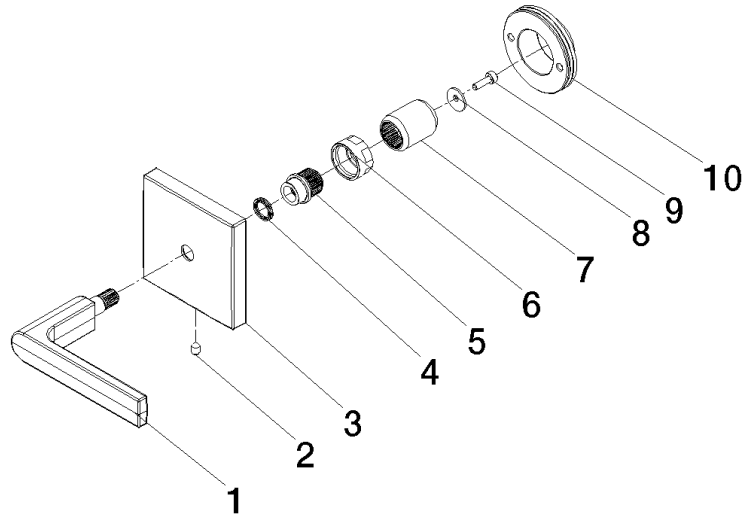

IMO Volume Control clockwise-closing 1/2" - Brushed Dark Platinum

36 310 671 Product version from 4/1/2024

- Flange diameter 2-3/8"
- Ceramic disc cartridge

	Brushed Dark Platinum	36 310 671-99
	Chrome	36 310 671-00
	Brushed Platinum	36 310 671-06
	Dark Chrome	36 310 671-19
	Brushed Light Gold	36 310 671-27
	Matte Black	36 310 671-33
	Brushed Chrome	36 310 671-93

IMO Volume Control clockwise-closing 1/2" - Brushed Dark Platinum

36 310 671 Product version from 4/1/2024

mm [inches]

IMO Volume Control clockwise-closing 1/2" - Brushed Dark Platinum

36 310 671 Product version from 4/1/2024

Parts for other finishes can be found here: [Chrome](#)

Spare parts list

Number	Item Number	Designation	Number of units	Lead time
1	90 20 67 024 00-99	handle	1	-
Spare part can no longer be ordered, please order the replacement item				
2	90 31 11 007 00 90	pin	1	2
3	09 27 78 033-99	rosette	1	20
4	09 14 03 187 90	seal	1	2
5	09 12 12 057 90	fixing cap	1	2
6	09 23 30 074 90	nut	1	2
7	09 12 12 059 90	sleeve	1	2
8	09 30 11 193 90	disc	1	2
9	09 30 30 167 90	screw	1	2
10	90 21 02 108 00 90	disc	1	2