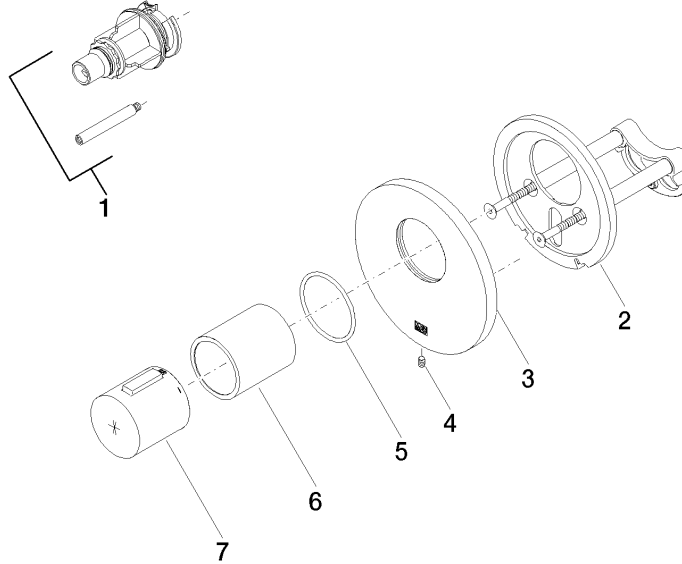

xTOOL Concealed thermostat without diverter - Brushed Light Gold

36 416 979 Product version from 9/1/2022

- Cover plate Ø 4-7/8"
- Temperature control handle with safety lock at 100 °F/ 38°C

	Brushed Light Gold	36 416 979-27
	Chrome	36 416 979-00
	Brushed Platinum	36 416 979-06
	Platinum	36 416 979-08
	Durabronze (23kt Gold)	36 416 979-09
	Dark Chrome	36 416 979-19
	Light gold	36 416 979-26
	Matte Black	36 416 979-33
	Brushed Bronze	36 416 979-42
	Brushed Champagne (22kt Gold)	36 416 979-46
	Champagne (22kt Gold)	36 416 979-47
	Cyprus	36 416 979-49
	Brushed Chrome	36 416 979-93
	Brushed Dark Platinum	36 416 979-99

xTOOL Concealed thermostat without diverter - Brushed Light Gold

36 416 979 Product version from 9/1/2022

Flow rate chart

xTOOL Concealed thermostat without diverter - Brushed Light Gold

36 416 979 Product version from 9/1/2022

Parts for other finishes can be found here: [Chrome](#)

Spare parts list

Number	Item Number	Designation	Number of units	Lead time
1	12 178 970 90	Extension 1-3/4" -	1	2
2	90 11 01 196 00 90	base	1	2
3	09 11 02 537-27	cover	1	30
4	09 31 11 048 90	pin	1	2
5	90 14 10 049 00 90	seal	1	2
6	90 21 02 112 00-27	sleeve	1	30
7	90 17 33 020 00-27	handle	1	30