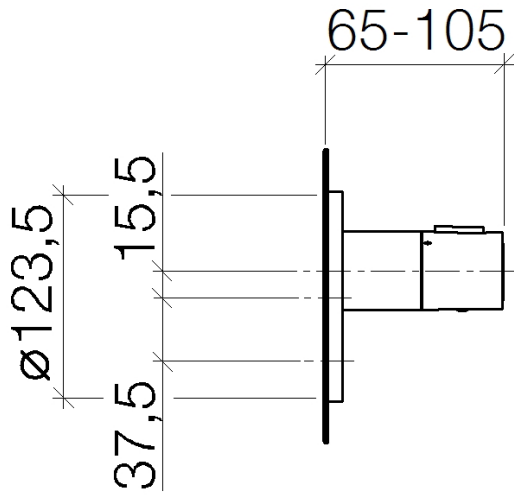

xTOOL Concealed thermostat without diverter - Brushed Light Gold

36 416 979 Product version from 9/1/2022

- Cover plate Ø 4-7/8"
- Temperature control handle with safety lock at 100 °F/ 38°C

	Brushed Light Gold	36 416 979-27
	Chrome	36 416 979-00
	Brushed Platinum	36 416 979-06
	Platinum	36 416 979-08
	Durabronze (23kt Gold)	36 416 979-09
	Dark Chrome	36 416 979-19
	Light gold	36 416 979-26
	Matte Black	36 416 979-33
	Brushed Bronze	36 416 979-42
	Brushed Champagne (22kt Gold)	36 416 979-46
	Champagne (22kt Gold)	36 416 979-47
	Cyprus	36 416 979-49
	Brushed Chrome	36 416 979-93
	Brushed Dark Platinum	36 416 979-99

xTOOL Concealed thermostat without diverter - Brushed Light Gold

36 416 979 Product version from 9/1/2022

Flow rate chart

xTOOL Concealed thermostat without diverter - Brushed Light Gold

36 416 979 Product version from 9/1/2022

Parts for other finishes can be found here: [Chrome](#)

Spare parts list

Number	Item Number	Designation	Number of units	Lead time
1	12 178 970 90	Extension 1-3/4" -	1	2
2	90 11 01 196 00 90	base	1	2
3	09 11 02 537-27	cover	1	30
4	09 31 11 048 90	pin	1	2
5	90 14 10 049 00 90	seal	1	2
6	90 21 02 112 00-27	sleeve	1	30
7	90 17 33 020 00-27	handle	1	30