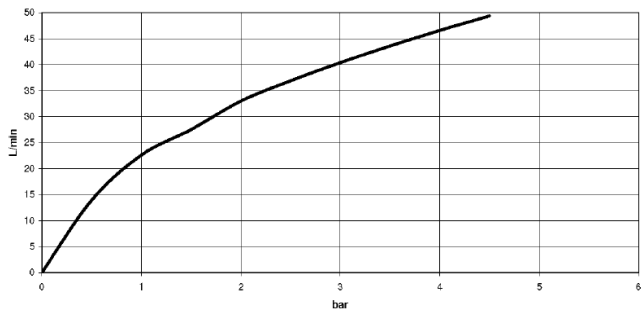

xTOOL Concealed thermostat without diverter - Brushed Light Gold

36 416 979 Product version from 9/1/2022

- Cover plate Ø 4-7/8"
- Temperature control handle with safety lock at 100 °F/ 38°C

	Brushed Light Gold	36 416 979-27
	Chrome	36 416 979-00
	Brushed Platinum	36 416 979-06
	Platinum	36 416 979-08
	Durabronze (23kt Gold)	36 416 979-09
	Dark Chrome	36 416 979-19
	Light gold	36 416 979-26
	Matte Black	36 416 979-33
	Brushed Bronze	36 416 979-42
	Brushed Champagne (22kt Gold)	36 416 979-46
	Champagne (22kt Gold)	36 416 979-47
	Cyprus	36 416 979-49
	Brushed Chrome	36 416 979-93
	Brushed Dark Platinum	36 416 979-99

xTOOL Concealed thermostat without diverter - Brushed Light Gold

36 416 979 Product version from 9/1/2022

Flow rate chart

xTOOL Concealed thermostat without diverter - Brushed Light Gold

36 416 979 Product version from 9/1/2022